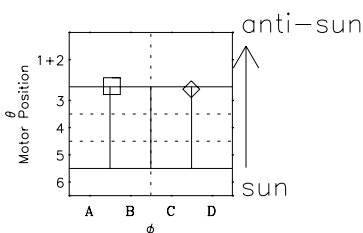

# Galileo EPD Real-Time Six-Sector 98269

Software Version: RTLINE\_R6 V 1.20  
Data Production: 06-03-00  
Plot Production: Sun Sep 16 15:26:10 2001

◇ = Jupiter look direction  
□ = Corotation look direction