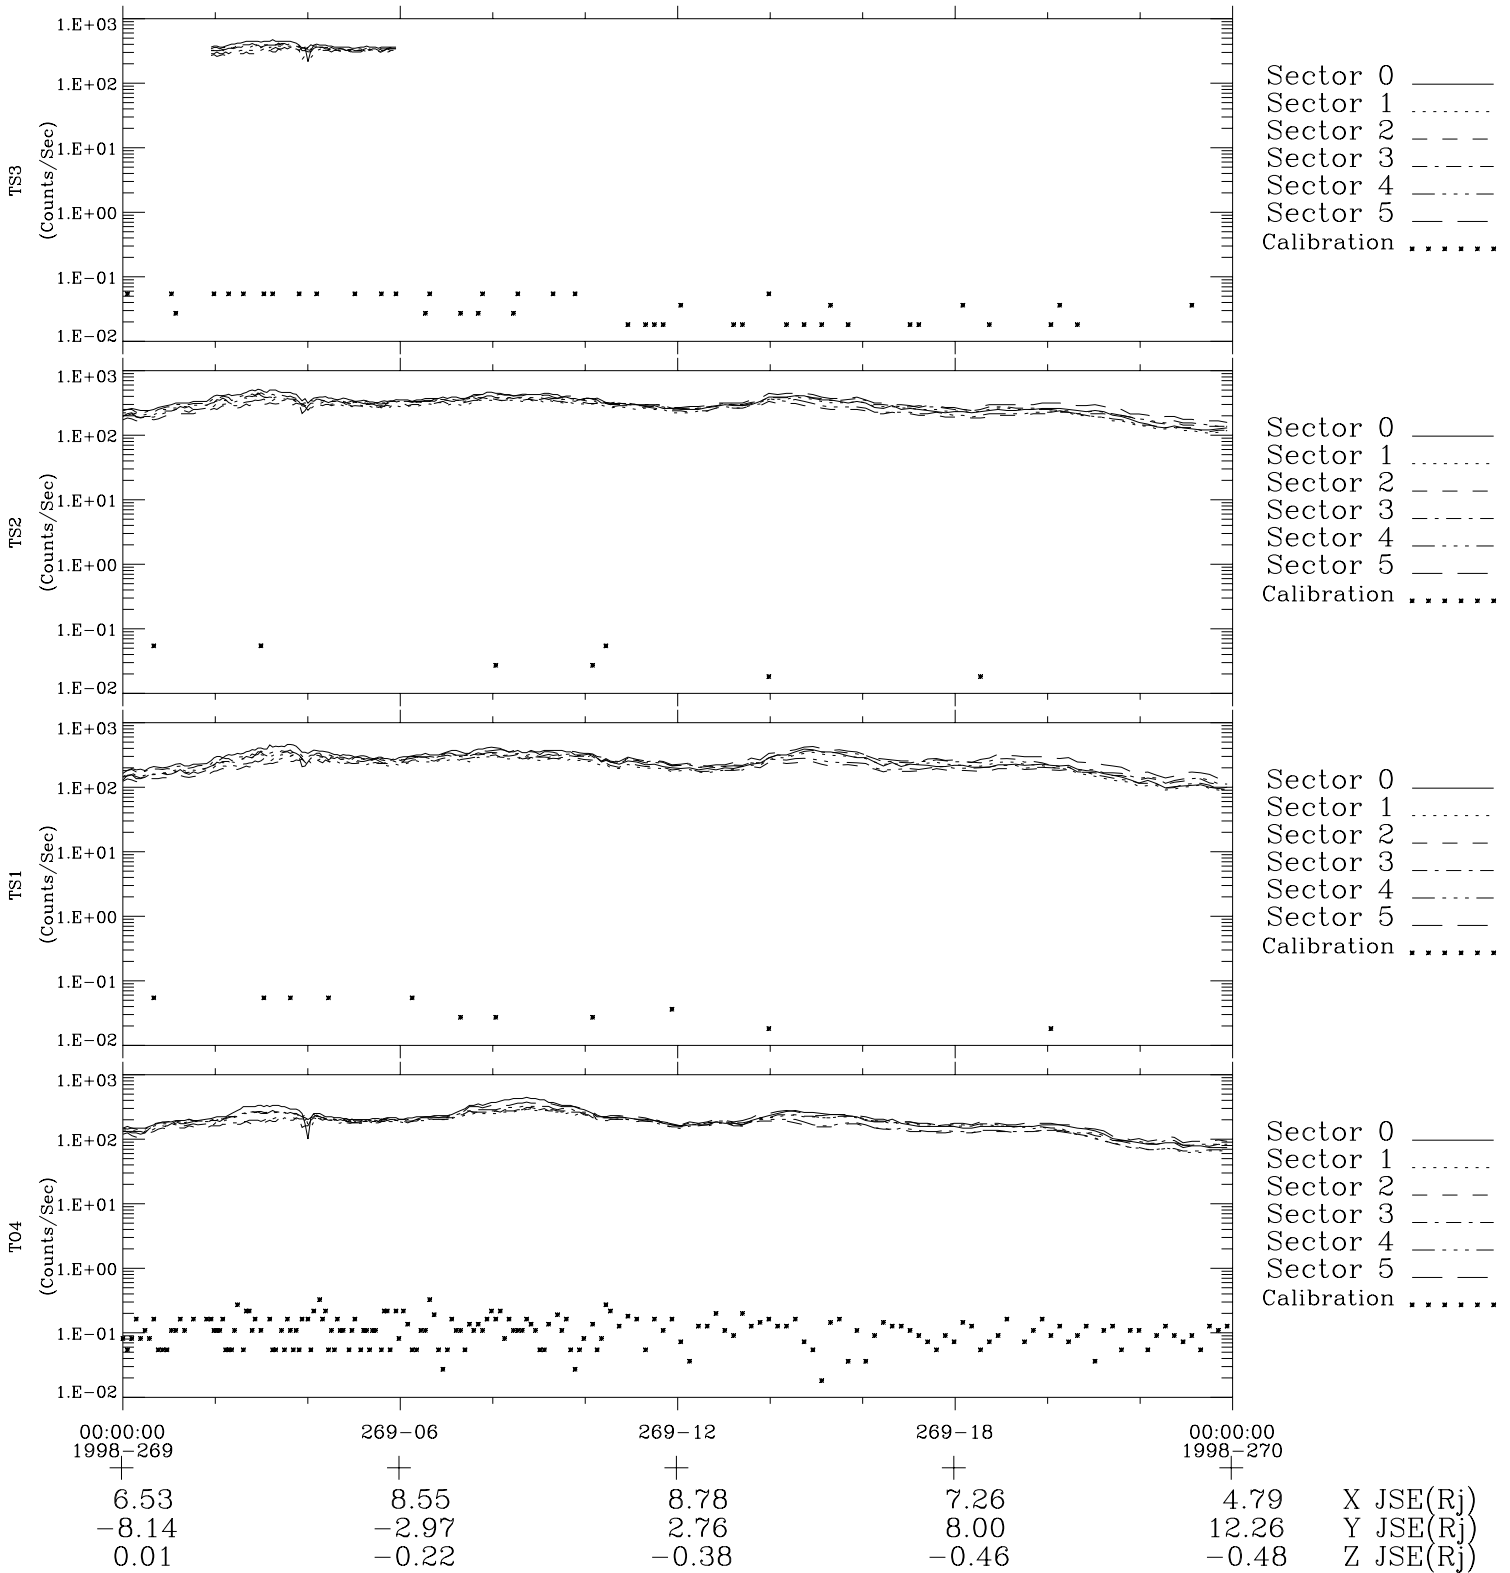

# Galileo EPD Real-Time Six-Sector 98269

Software Version: RTLINE\_R6 V 1.20  
Data Production: 06-03-00  
Plot Production: Sun Sep 16 15:26:10 2001

◇ = Jupiter look direction  
□ = Corotation look direction