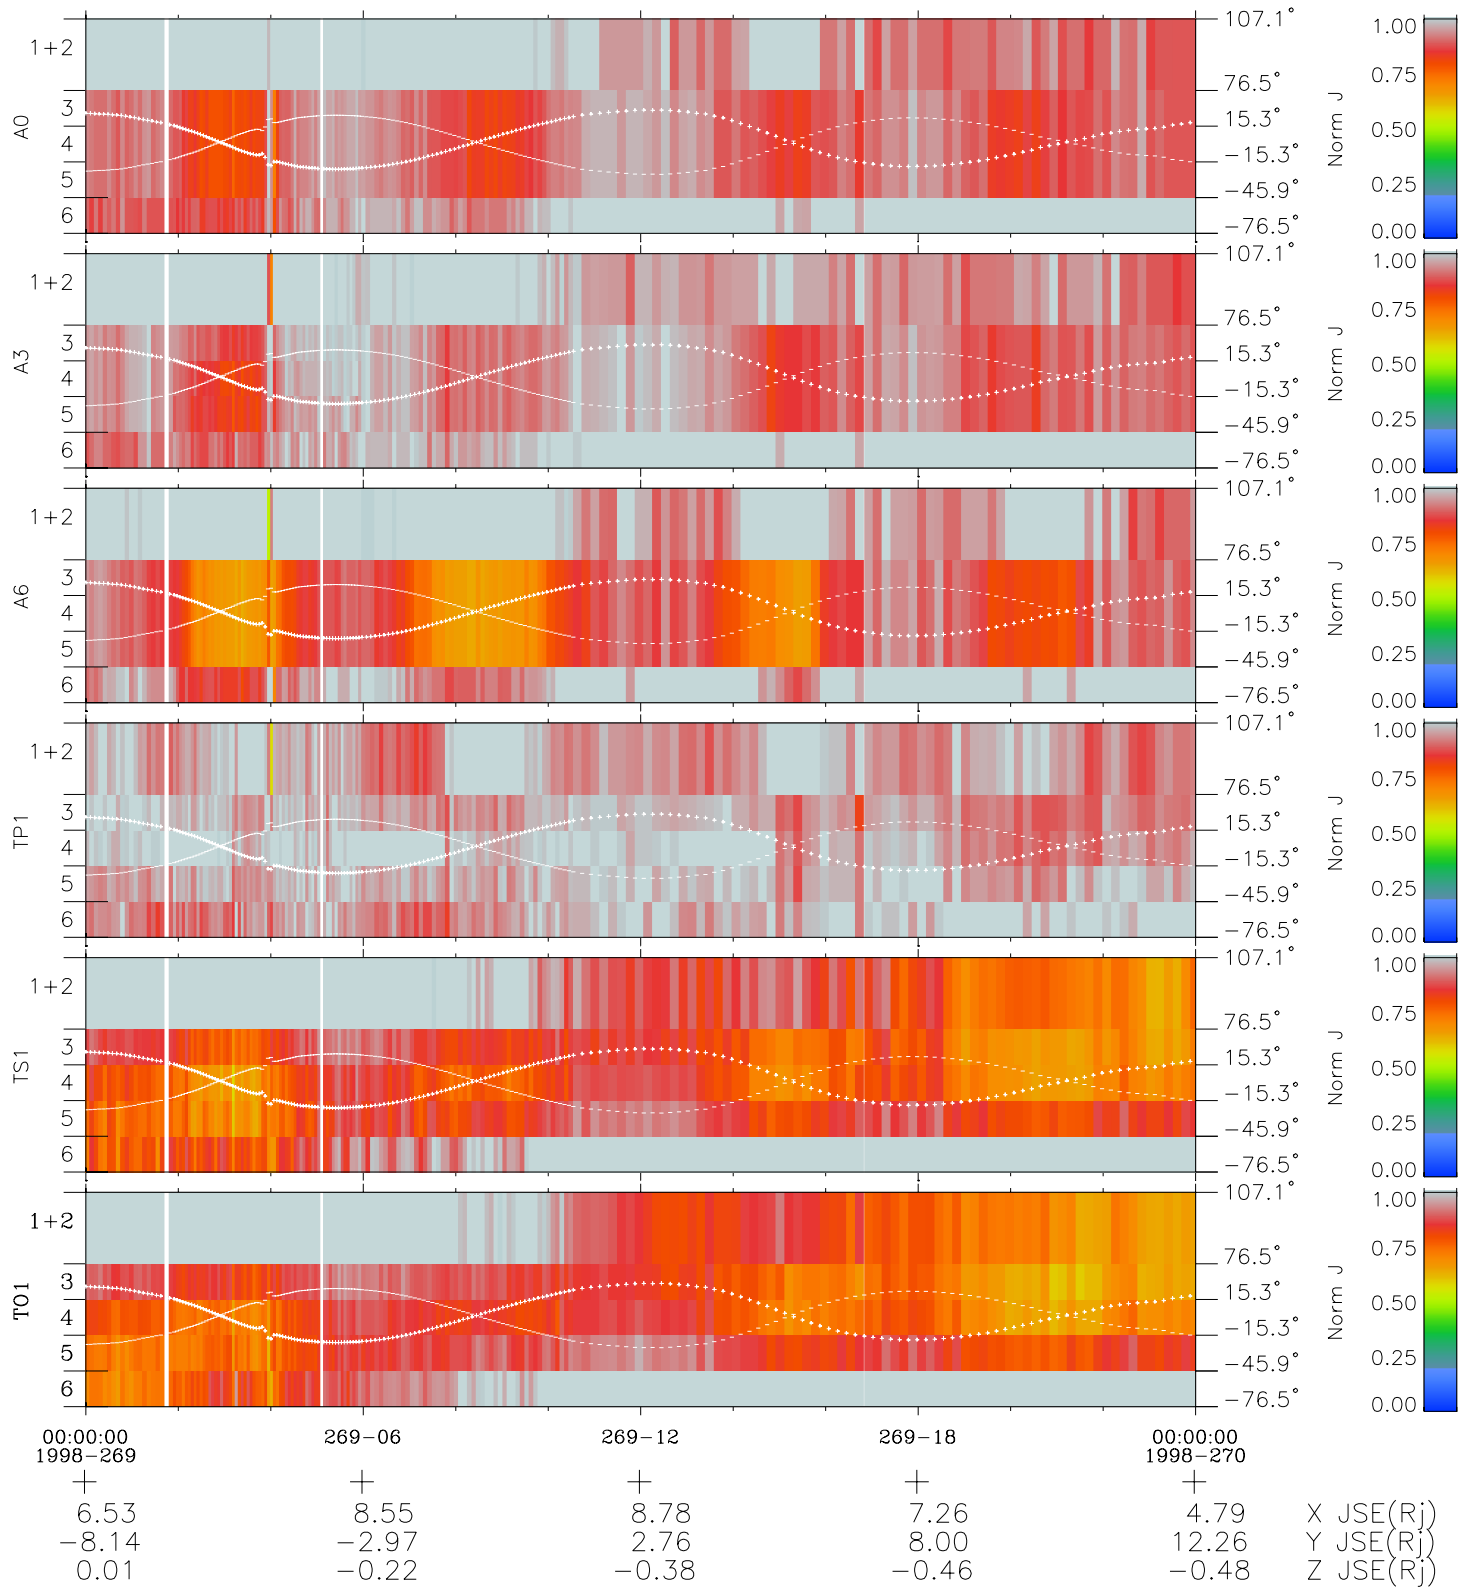

# Galileo EPD Real Elevation Anisotropies 98269

Software Version: RTELEV\_NORM V 1.20  
Data Production: 06-03-00  
Plot Production: Sun Sep 16 15:24:58 2001  
Color File: wondr3  
Geofactor File: 1.1

- ◇ = Jupiter look direction
- = Corotation look direction