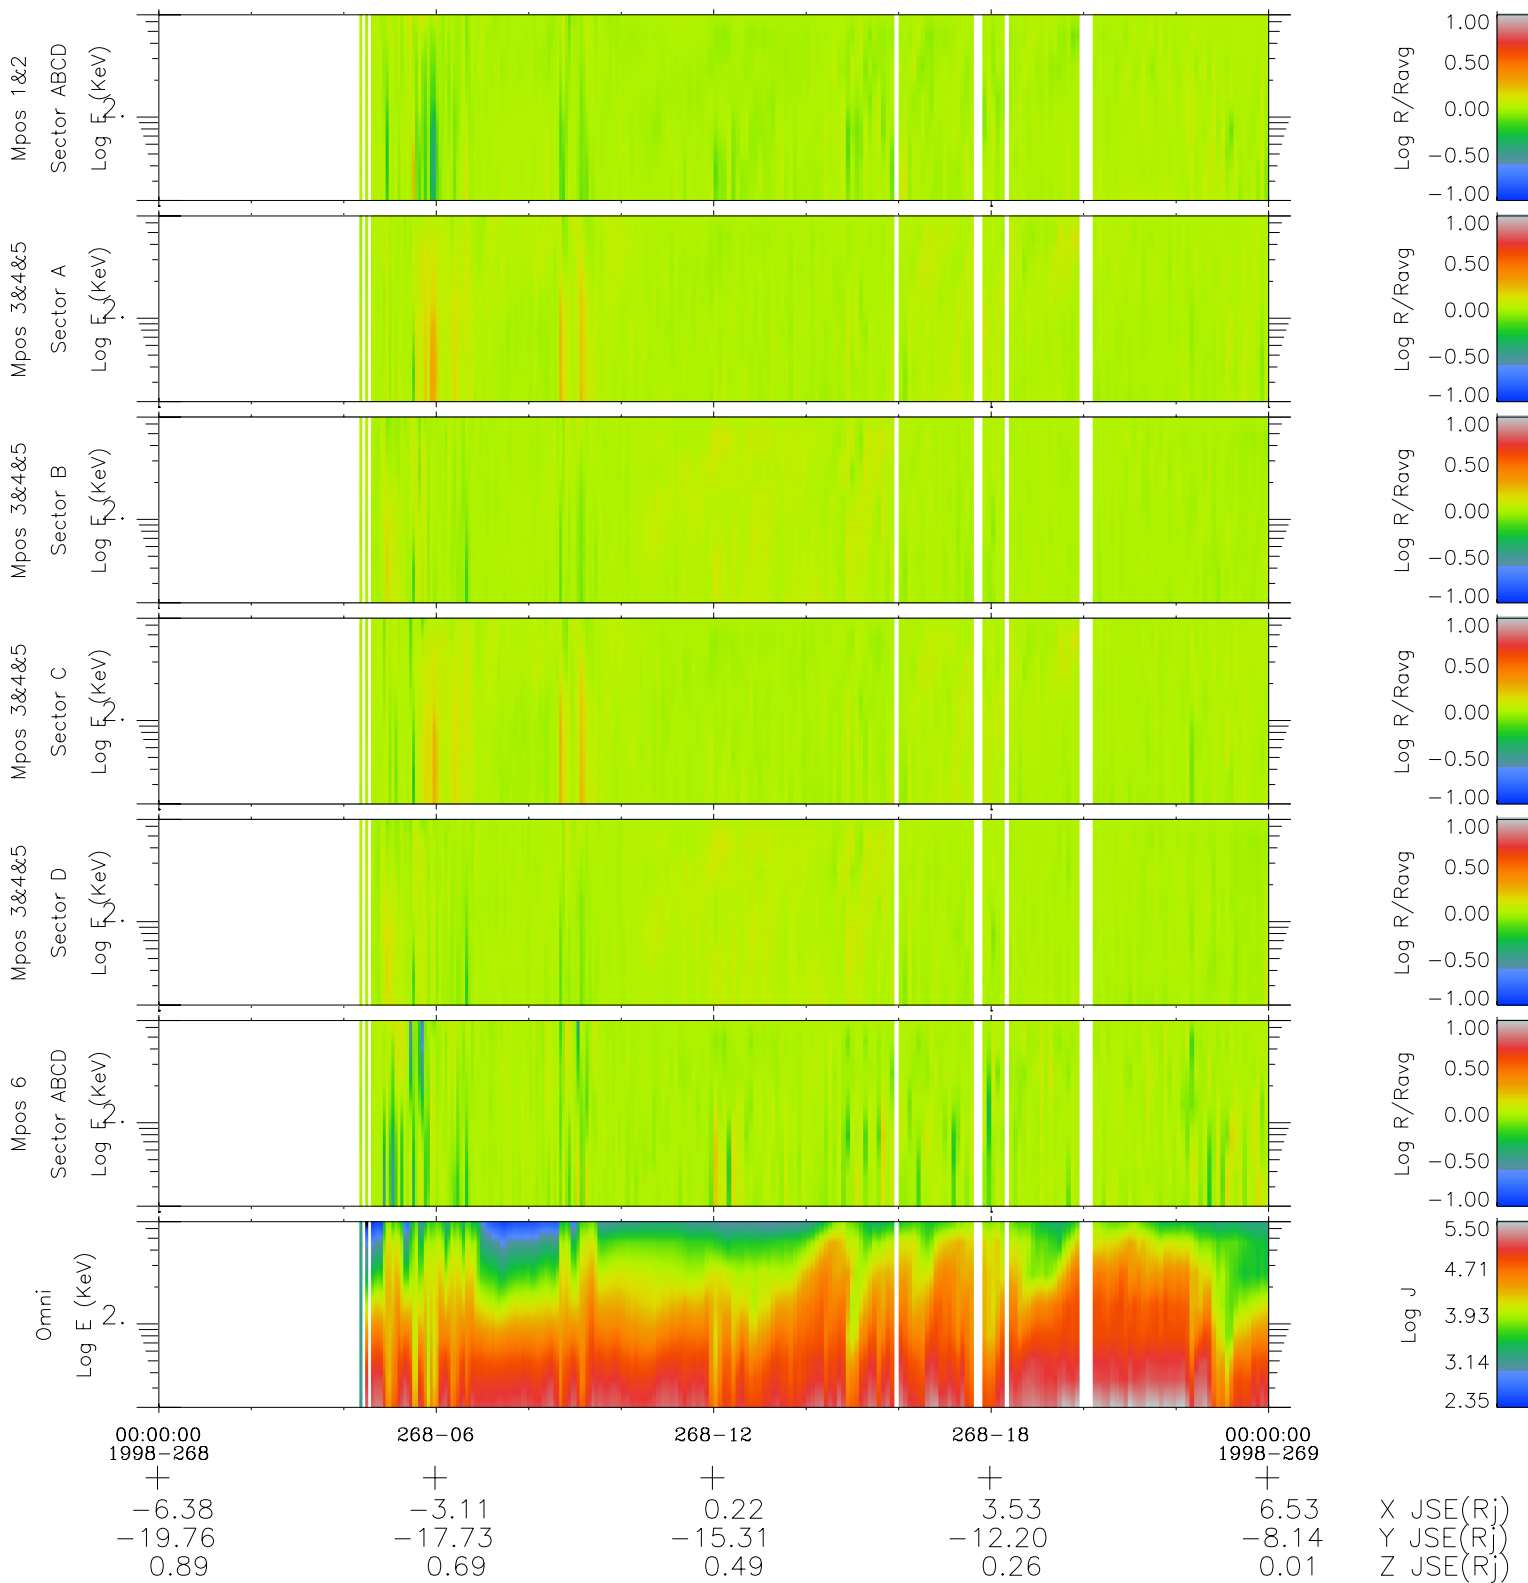

# Galileo EPD Real Time R6 Electrons Spectra 98268

Software Version: RTSPEC\_R6 V 1.20  
 Data Production: 06-03-00  
 Plot Production: Sun Sep 16 15:13:52 2001  
 Color File: wondr3  
 Geofactor File: 1.1

- ◇ = Jupiter look direction
- = Corotation look direction