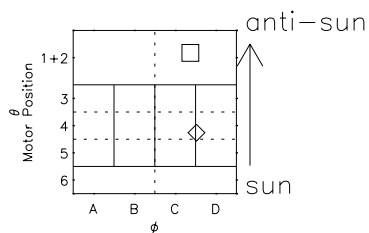

Galileo EPD Real Time R6 Ions Spectra 98268

Software Version: RTSPEC_R6 V 1.20
 Data Production: 06-03-00
 Plot Production: Sun Sep 16 15:13:42 2001
 Color File: wondr3
 Geofactor File: 1.1

- ◇ = Jupiter look direction
- = Corotation look direction