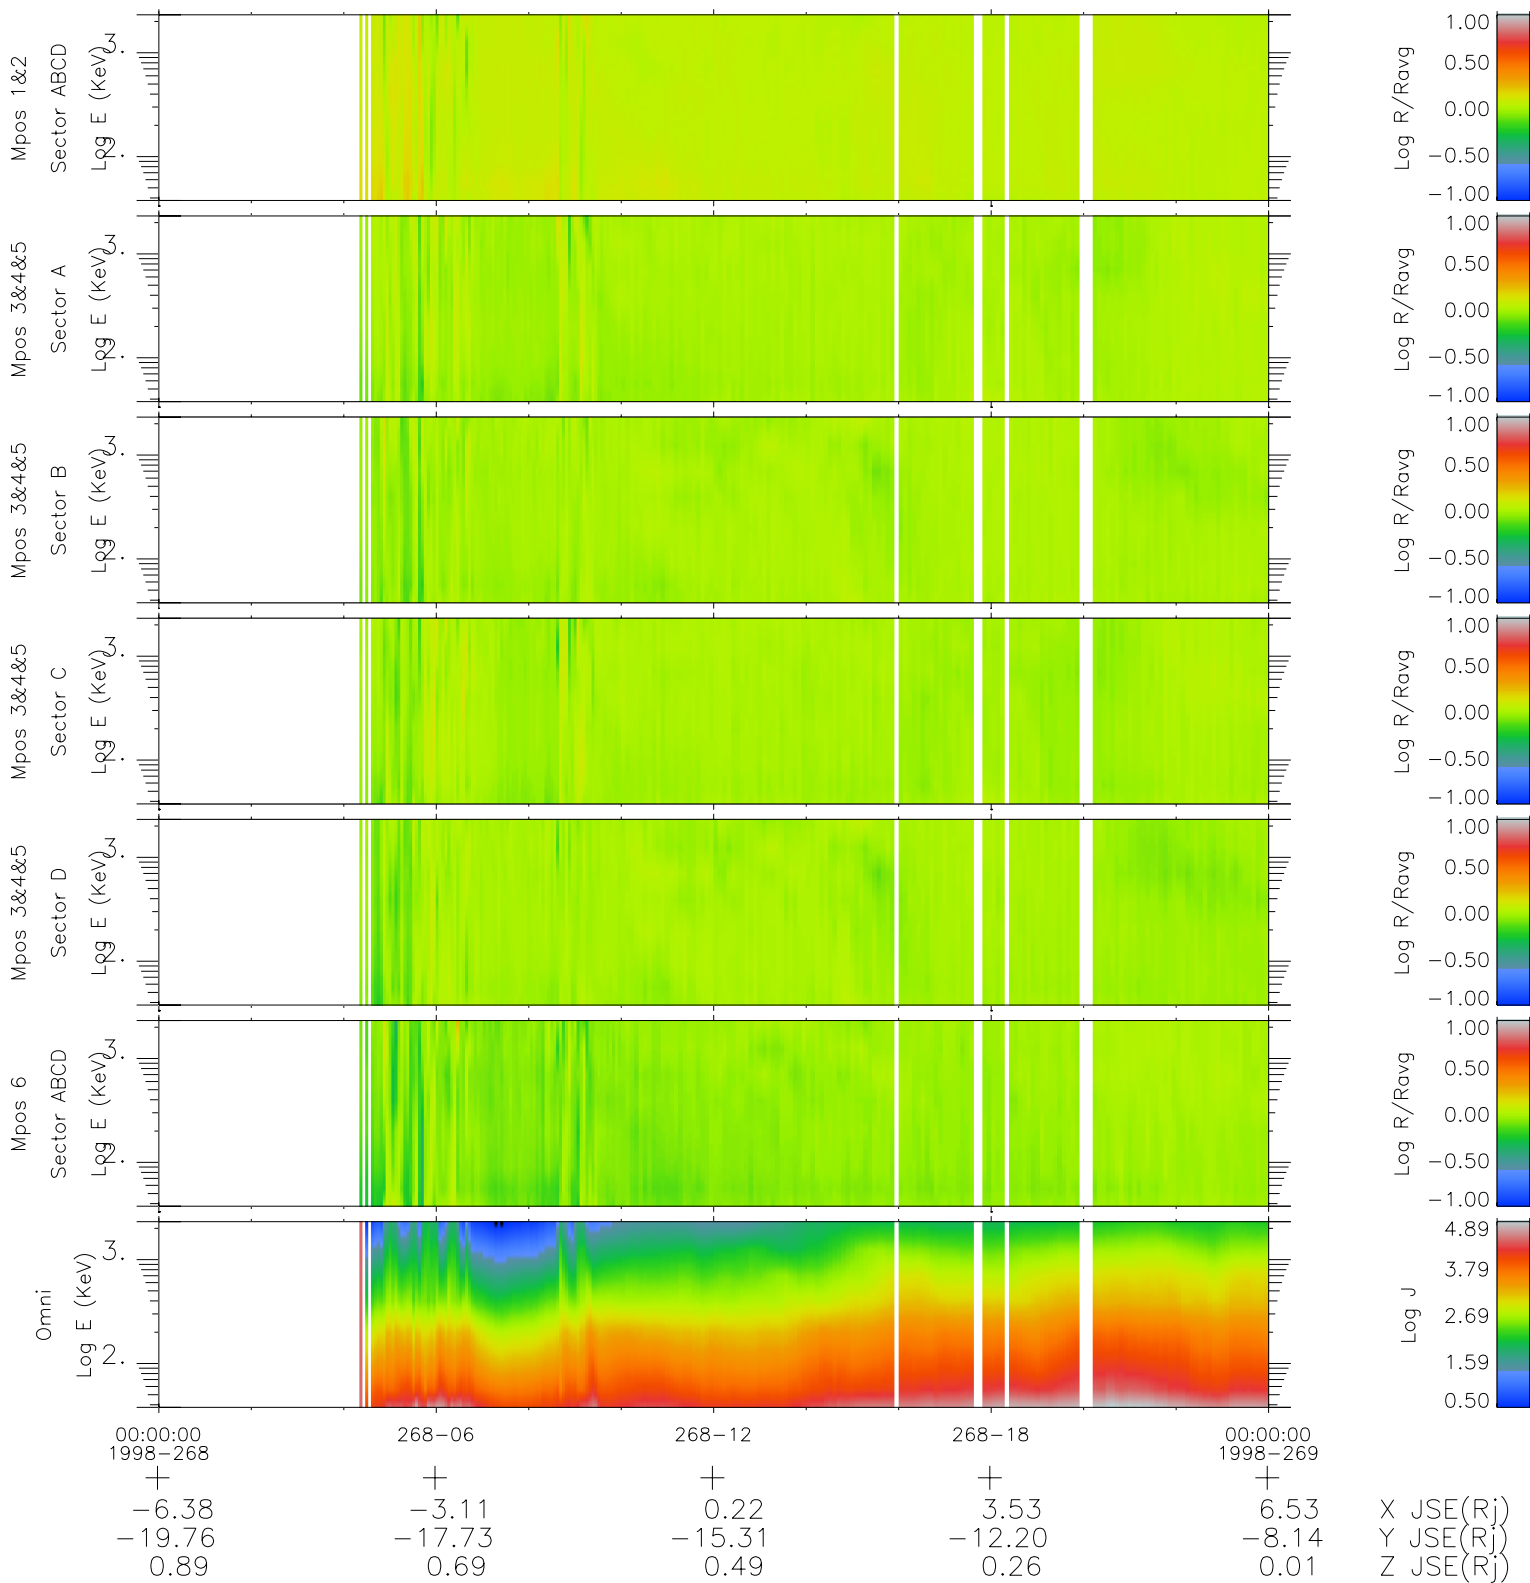

Galileo EPD Real Time R6 Ions Spectra 98268

Software Version: RTSPEC_R6 V 1.20
 Data Production: 06-03-00
 Plot Production: Sun Sep 16 15:13:42 2001
 Color File: wondr3
 Geofactor File: 1.1

- ◇ = Jupiter look direction
- = Corotation look direction