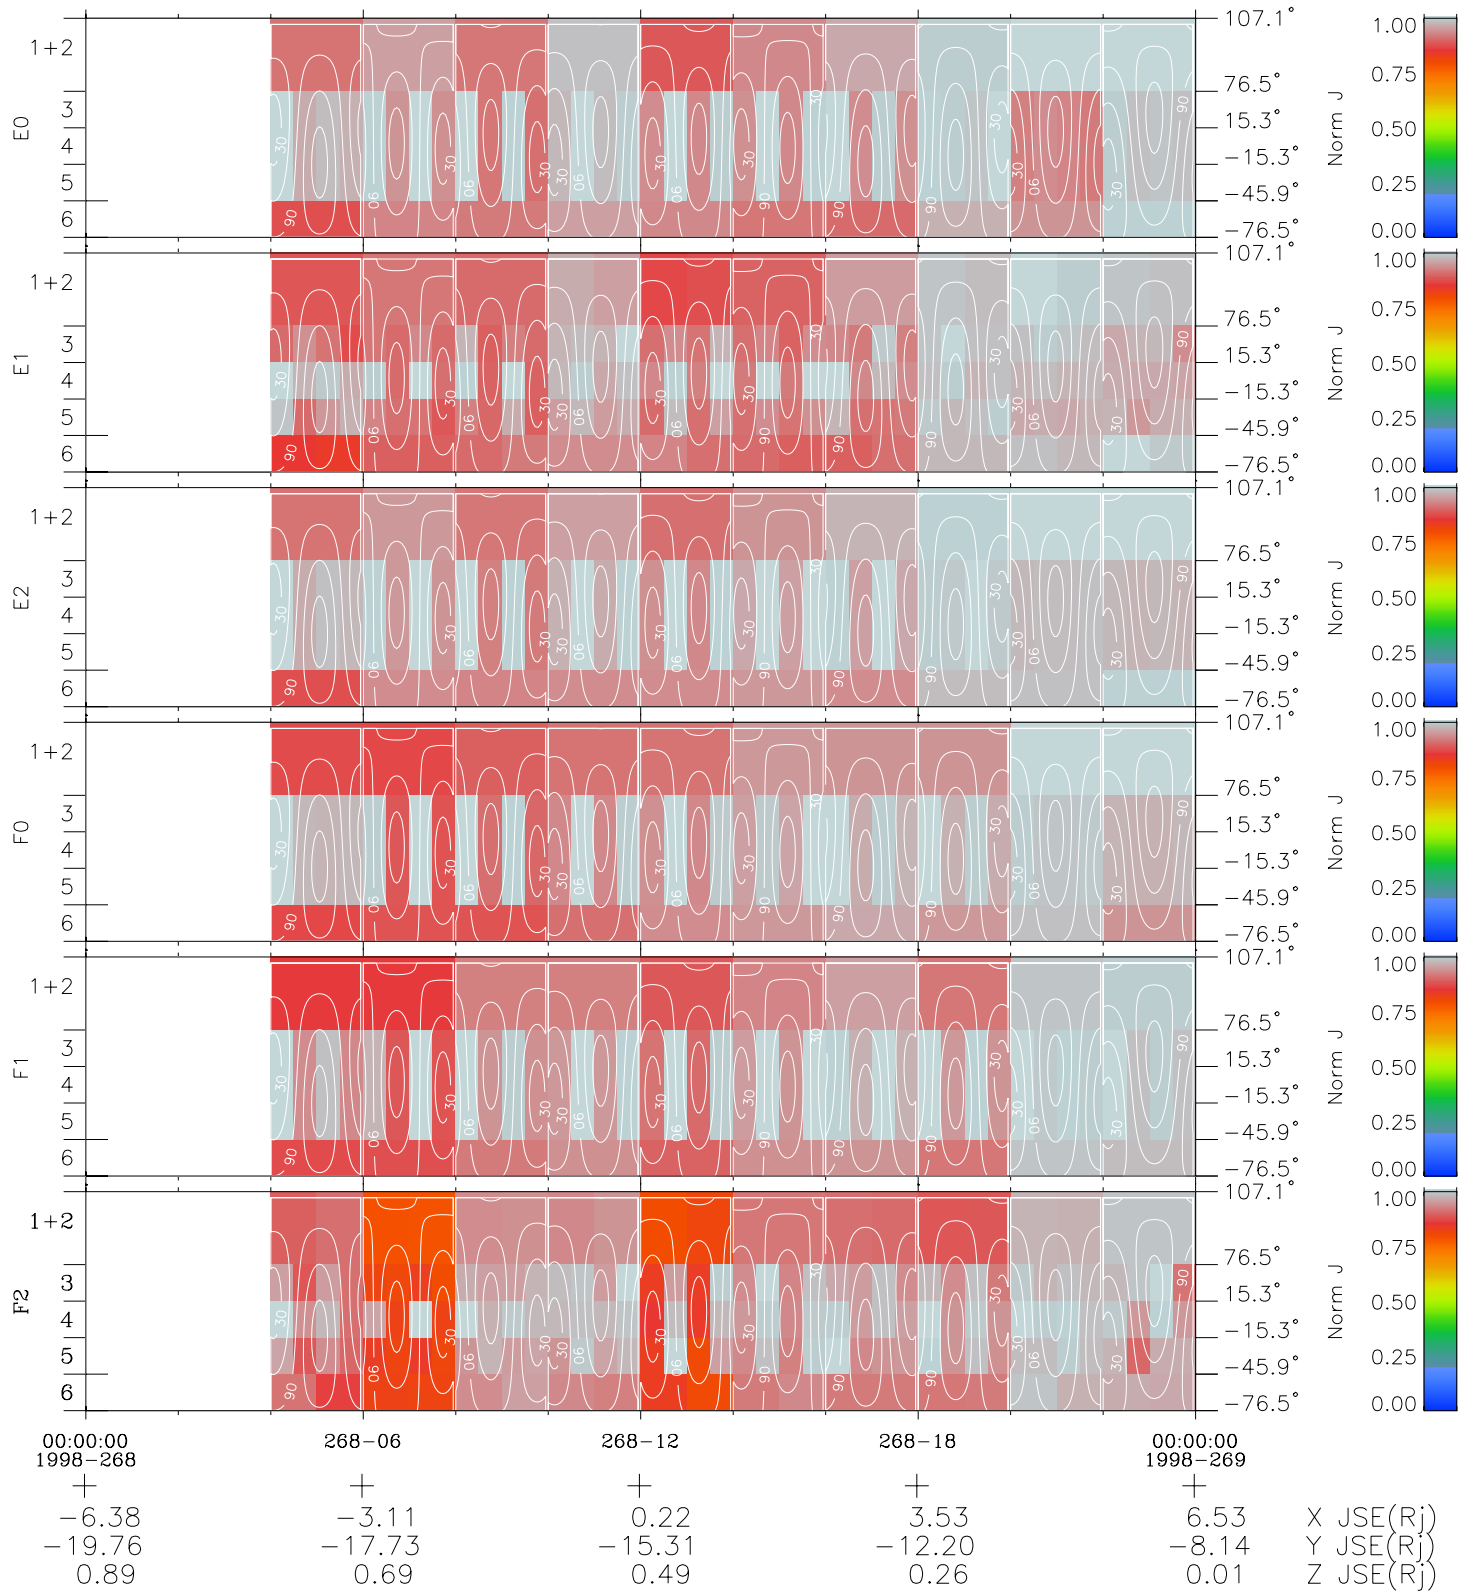

# Galileo EPD Real Time All-Sky Anisotropies 98268

Software Version: RTSKY\_NORM V 1.20  
 Data Production: 06-03-00  
 Plot Production: Sun Sep 16 15:14:59 2001  
 Color File: wondr3  
 Geofactor File: 1.1

◇ = Jupiter look direction  
 □ = Corotation look direction