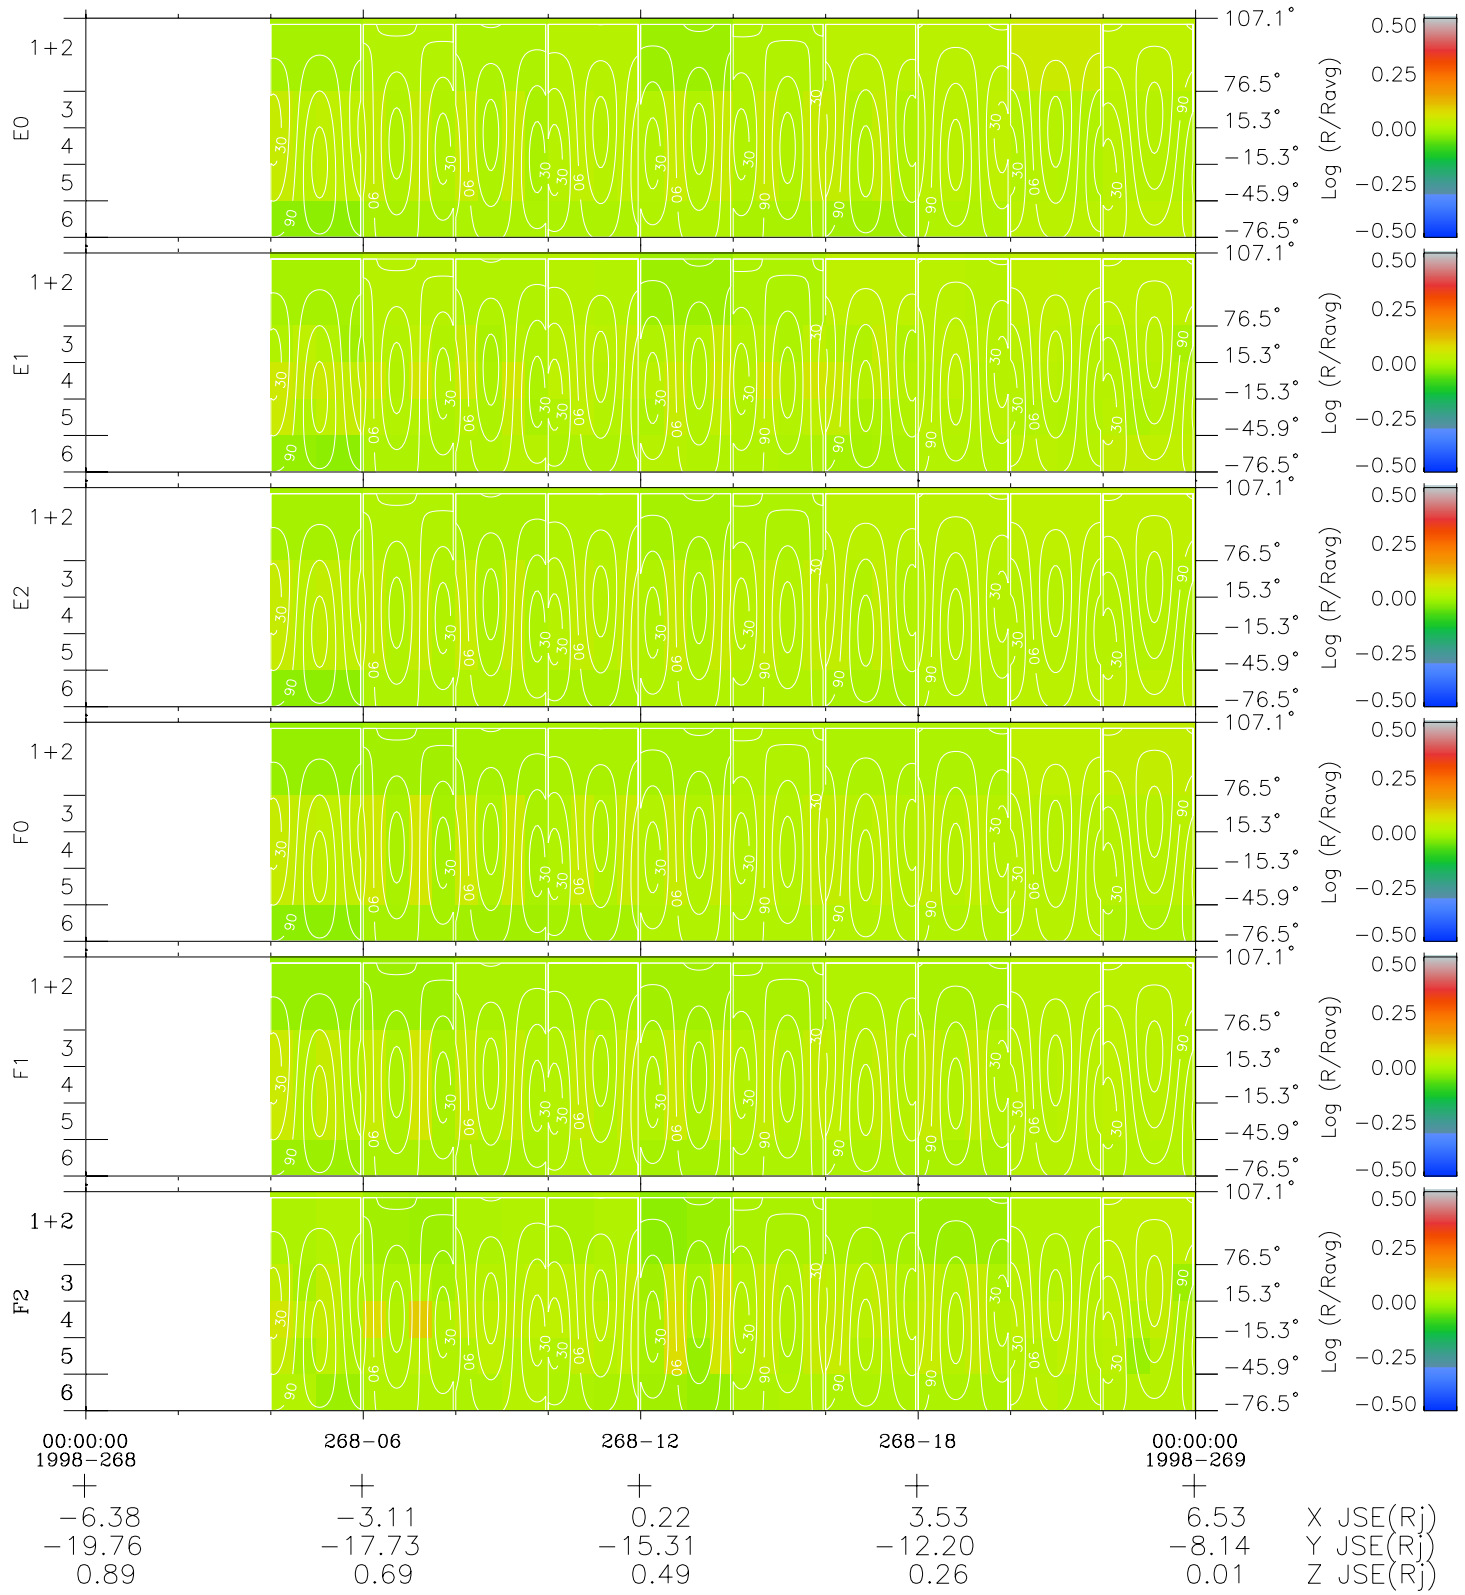

# Galileo EPD Real Time All-Sky Anisotropies 98268

Software Version: RTSKY\_MEAN V 1.20  
 Data Production: 06-03-00  
 Plot Production: Sun Sep 16 15:14:21 2001  
 Color File: wondr3  
 Geofactor File: 1.1

◇ = Jupiter look direction  
 □ = Corotation look direction