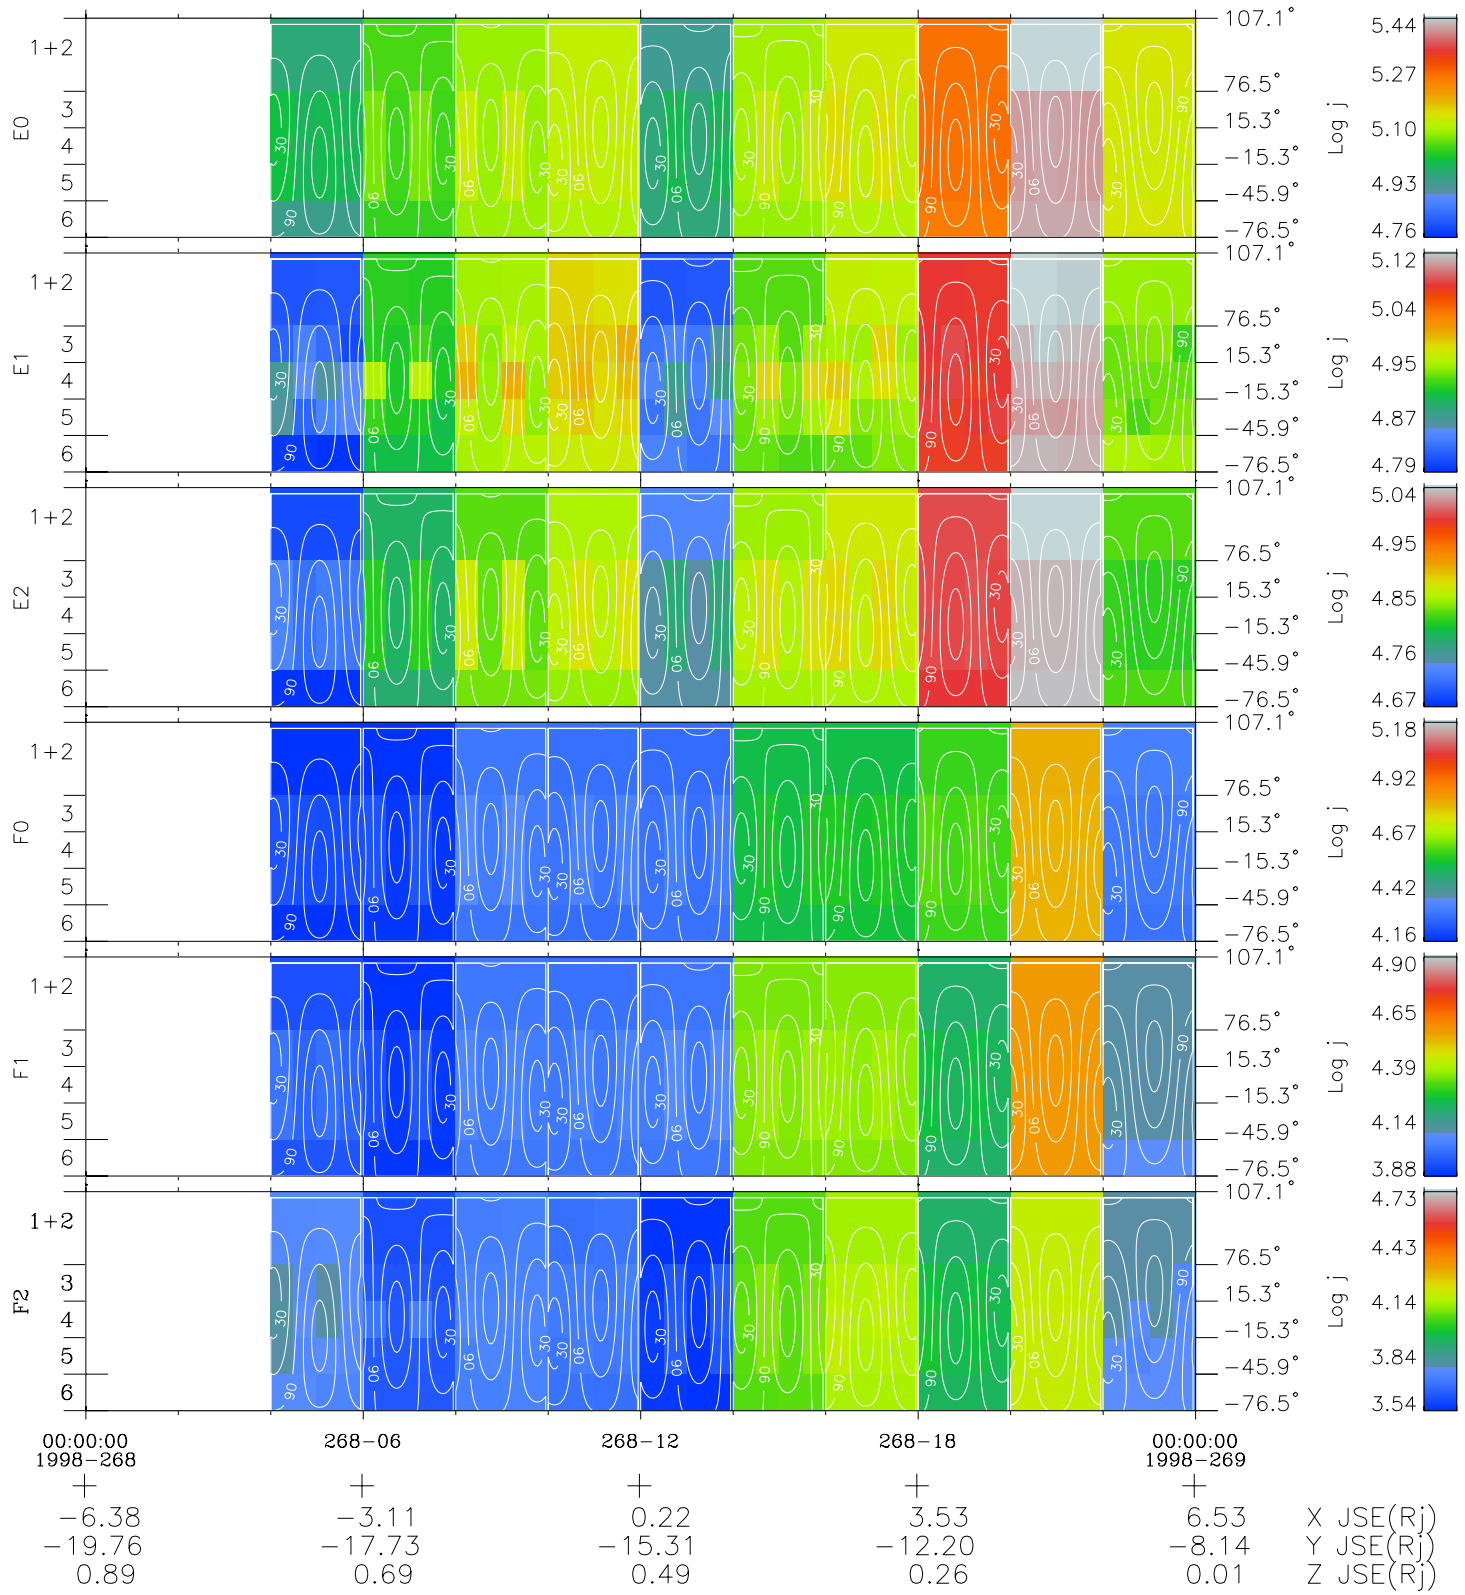

# Galileo EPD Real Time All-Sky Anisotropies 98268

Software Version: RTSKY\_FLUX V 1.20  
 Data Production: 06-03-00  
 Plot Production: Sun Sep 16 15:14:40 2001  
 Color File: wondr3  
 Geofactor File: 1.1

- ◇ = Jupiter look direction
- = Corotation look direction