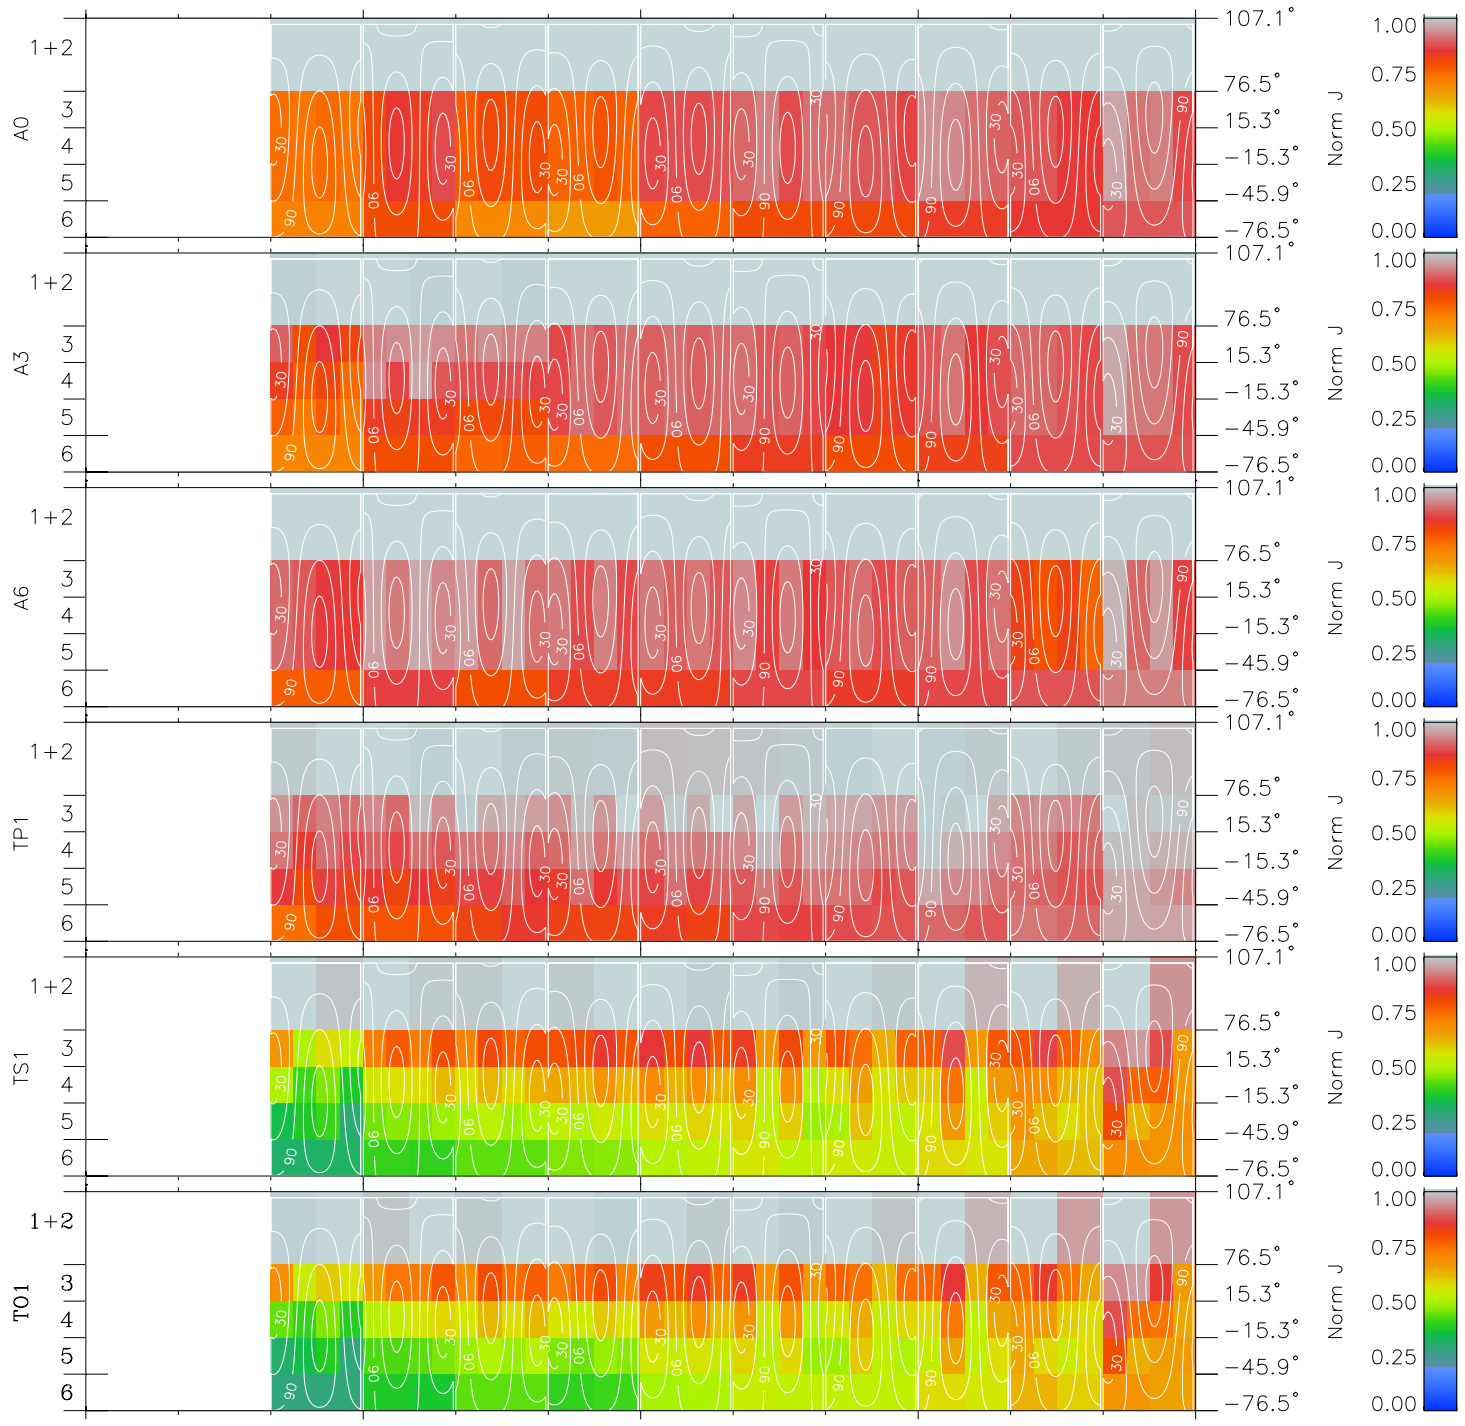

# Galileo EPD Real Time All-Sky Anisotropies 98268

Software Version: RTSKY\_NORM V 1.20  
Data Production: 06-03-00  
Plot Production: Sun Sep 16 15:14:49 2001  
Color File: wondr3  
Geofactor File: 1.1

00:00:00 1998-268	268-06	268-12	268-18	00:00:00 1998-269	
+	+	+	+	+	X JSE(R <sub>j</sub> )
-6.38	-3.11	0.22	3.53	6.53	Y JSE(R <sub>j</sub> )
-19.76	-17.73	-15.31	-12.20	-8.14	Z JSE(R <sub>j</sub> )
0.89	0.69	0.49	0.26	0.01	

- ◇ = Jupiter look direction
- = Corotation look direction