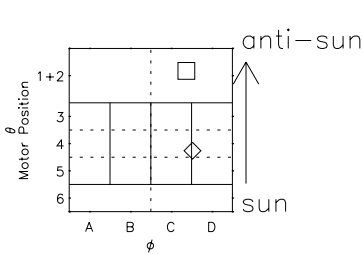

Galileo EPD Real Time All-Sky Anisotropies 98268

Software Version: RTSKY_MEAN V 1.20
 Data Production: 06-03-00
 Plot Production: Sun Sep 16 15:14:11 2001
 Color File: wondr3
 Geofactor File: 1.1

◇ = Jupiter look direction
 □ = Corotation look direction