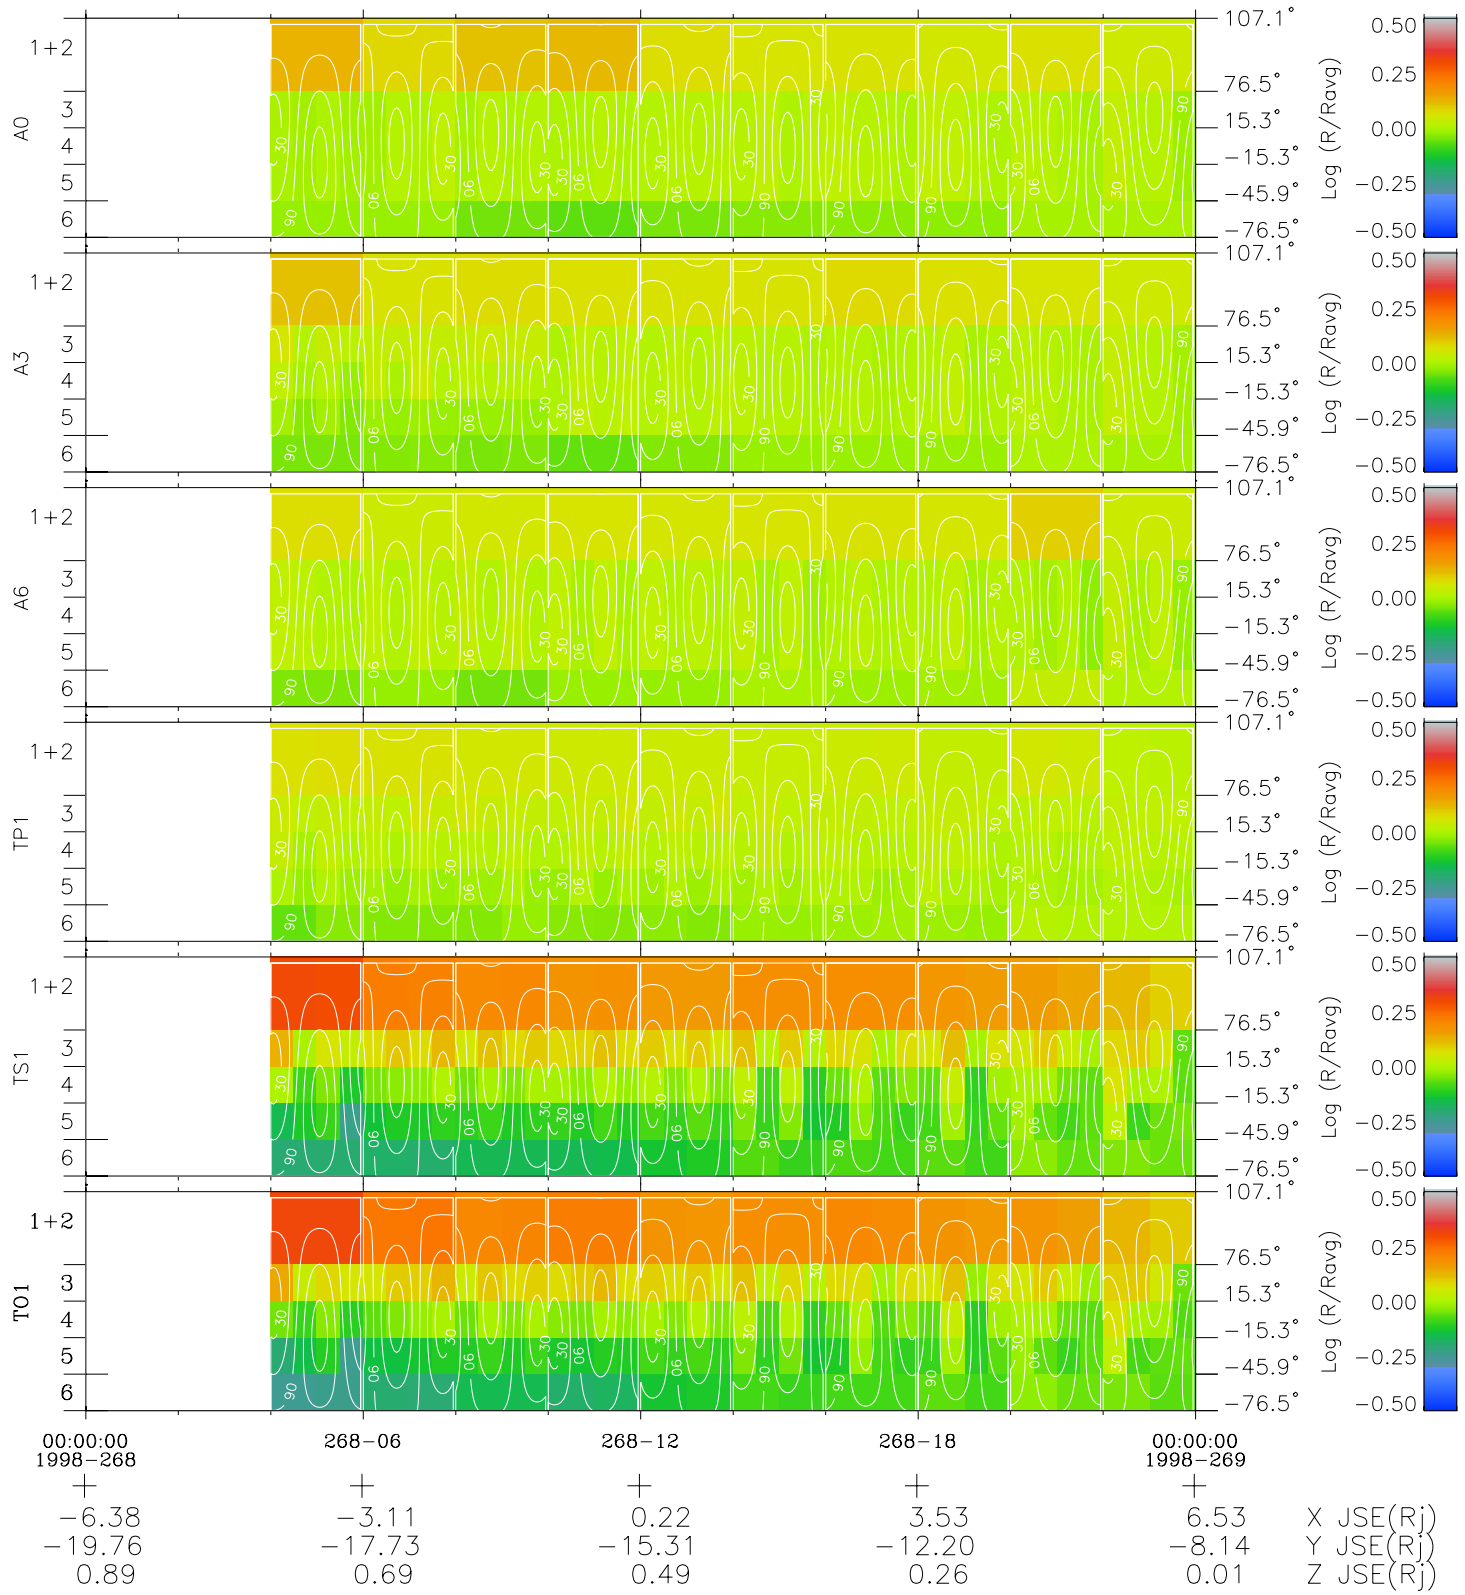

Galileo EPD Real Time All-Sky Anisotropies 98268

Software Version: RTSKY_MEAN V 1.20
 Data Production: 06-03-00
 Plot Production: Sun Sep 16 15:14:11 2001
 Color File: wondr3
 Geofactor File: 1.1

◇ = Jupiter look direction
 □ = Corotation look direction