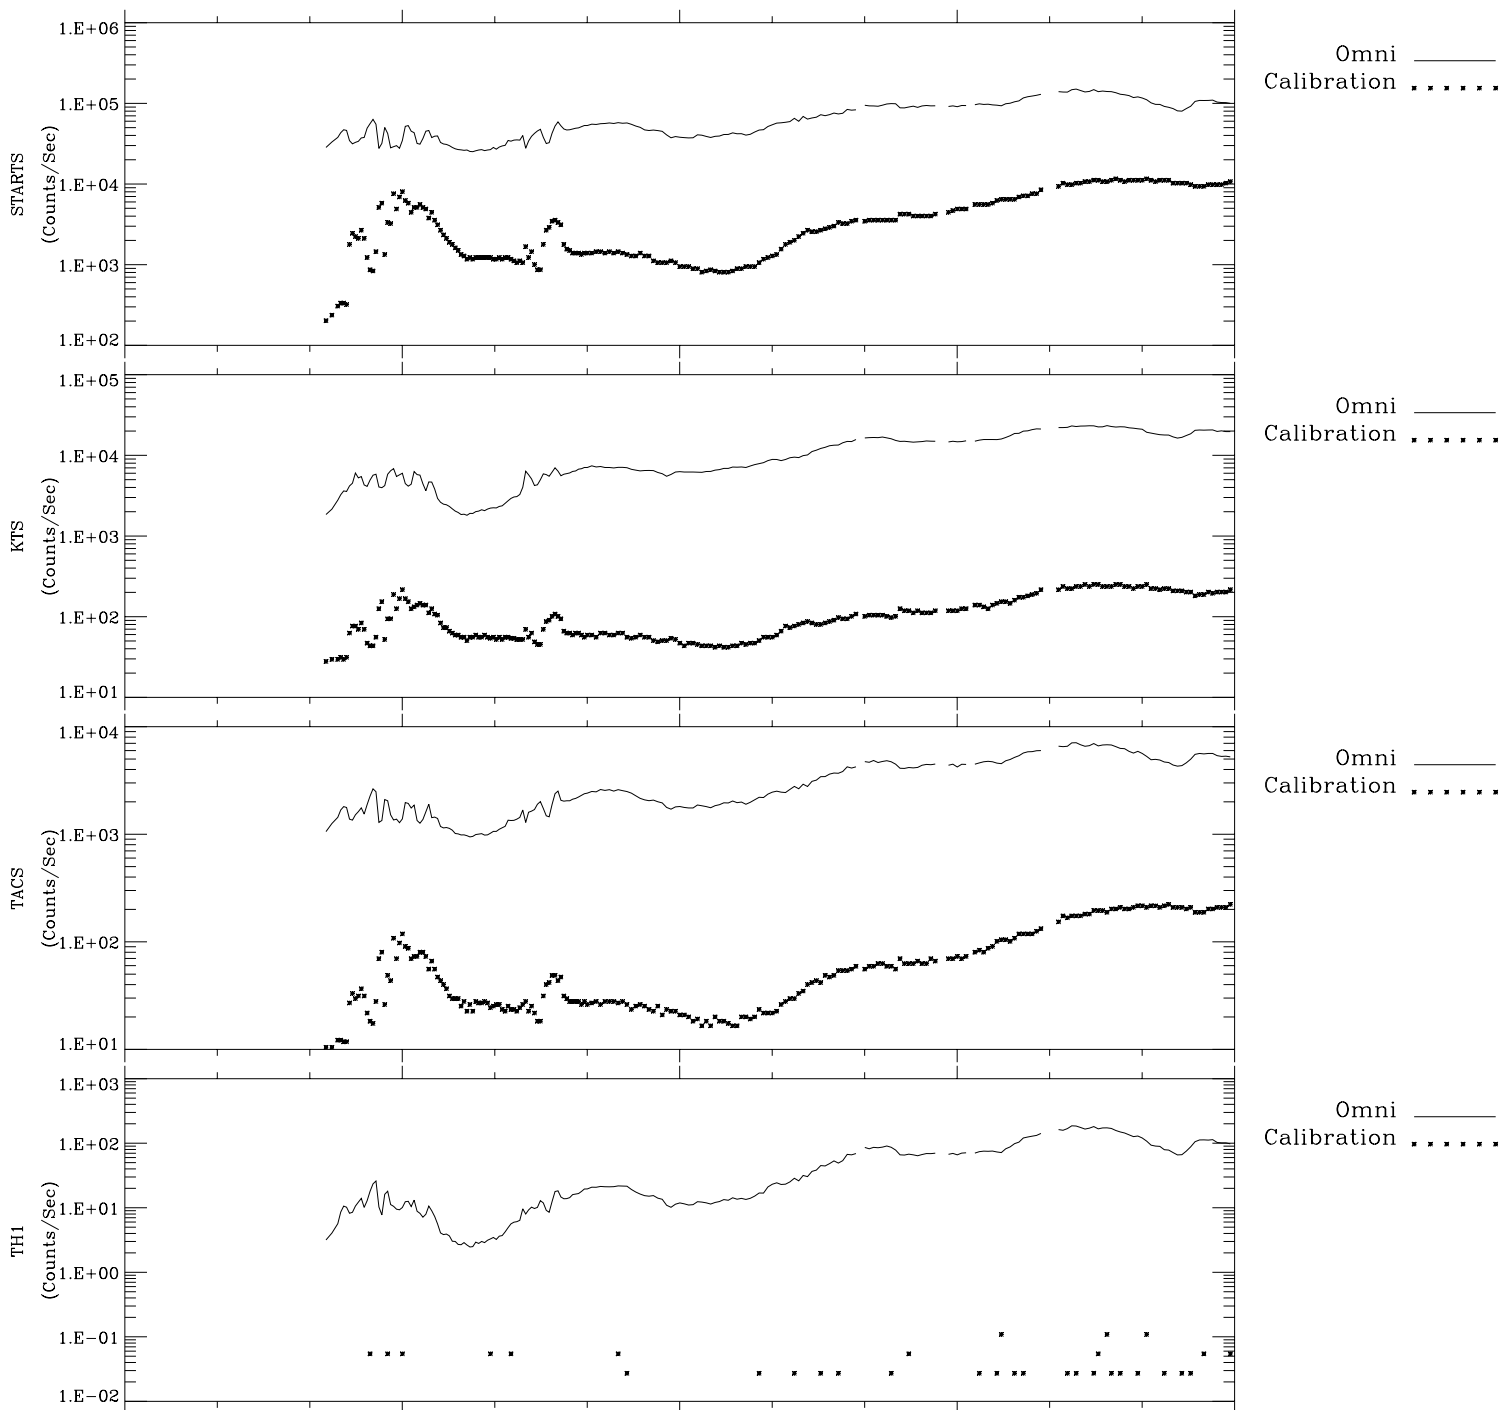

Galileo EPD Real-Time Omni 98268

Software Version: RTLINE_OMNI V 1.20
Data Production: 06-03-00
Plot Production: Sun Sep 16 15:16:52 2001

00:00:00 1998-268	268-06	268-12	268-18	00:00:00 1998-269	
+ -6.38	+ -3.11	+ 0.22	+ 3.53	+ 6.53	X JSE(R _j)
-19.76	-17.73	-15.31	-12.20	-8.14	Y JSE(R _j)
0.89	0.69	0.49	0.26	0.01	Z JSE(R _j)

- ◇ = Jupiter look direction
- = Corotation look direction