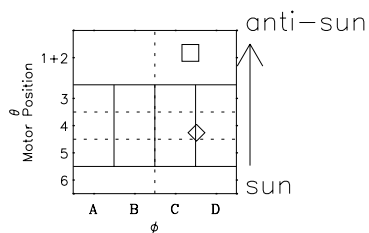

Galileo EPD Real-Time Omni 98268

Software Version: RTLINE_OMNI V 1.20
Data Production: 06-03-00
Plot Production: Sun Sep 16 15:16:51 2001

- ◇ = Jupiter look direction
- = Corotation look direction