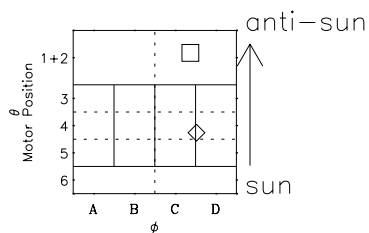

# Galileo EPD Real-Time Omni 98268

Software Version: RTLINE\_OMNI V 1.20  
Data Production: 06-03-00  
Plot Production: Sun Sep 16 15:16:51 2001

- ◇ = Jupiter look direction
- = Corotation look direction