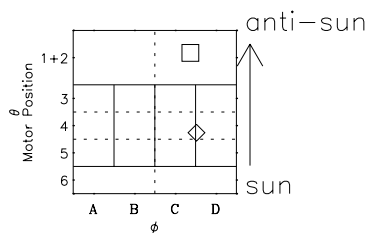

# Galileo EPD Real-Time Omni 98268

Software Version: RTLINE\_OMNI V 1.20  
Data Production: 06-03-00  
Plot Production: Sun Sep 16 15:16:50 2001

- ◇ = Jupiter look direction
- = Corotation look direction