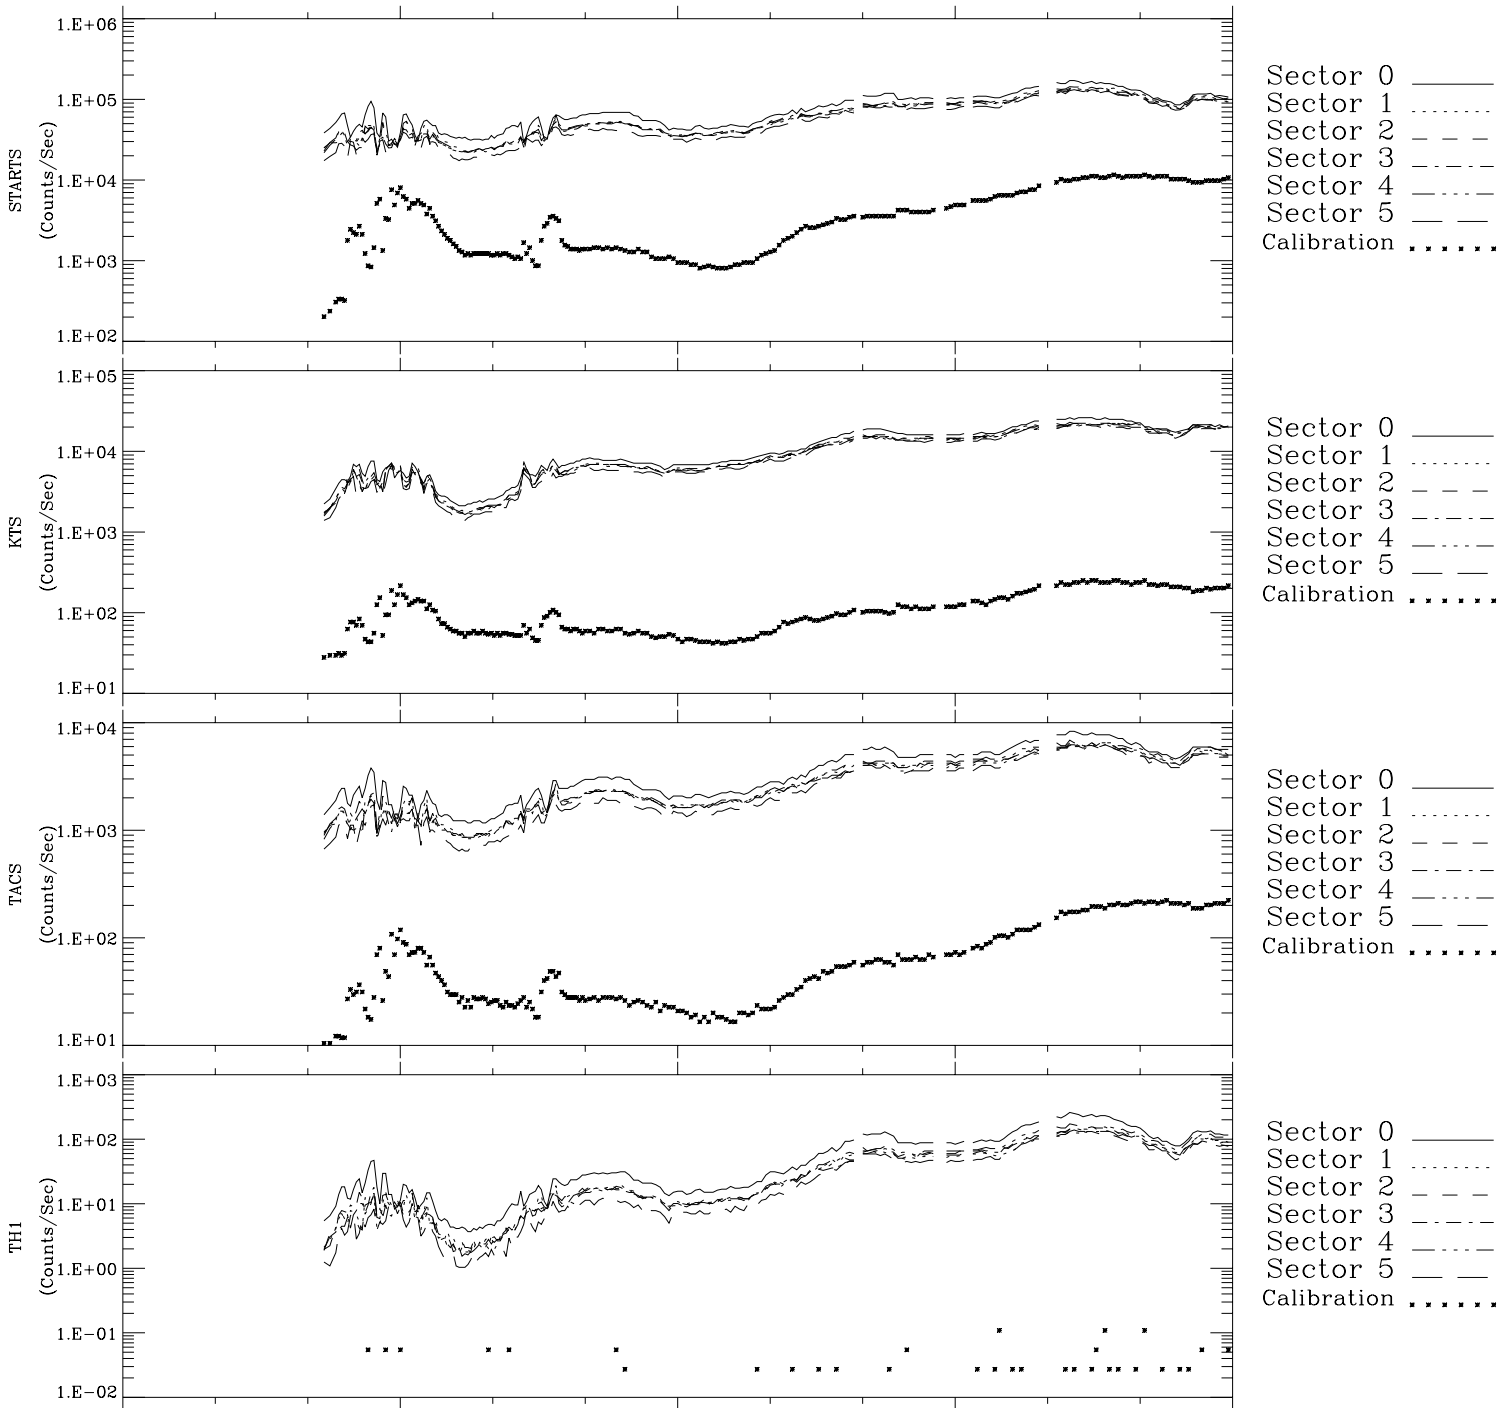

Galileo EPD Real-Time Six-Sector 98268

Software Version: RTLINE_R6 V 1.20
Data Production: 06-03-00
Plot Production: Sun Sep 16 15:17:02 2001

| | | | | | |
|----------------------|------------|-----------|-----------|----------------------|------------------------|
| 00:00:00 1998-268 | 268-06 | 268-12 | 268-18 | 00:00:00 1998-269 | |
| + -6.38 | + -3.11 | + 0.22 | + 3.53 | + 6.53 | X JSE(R _j) |
| -19.76 | -17.73 | -15.31 | -12.20 | -8.14 | Y JSE(R _j) |
| 0.89 | 0.69 | 0.49 | 0.26 | 0.01 | Z JSE(R _j) |

◇ = Jupiter look direction
□ = Corotation look direction