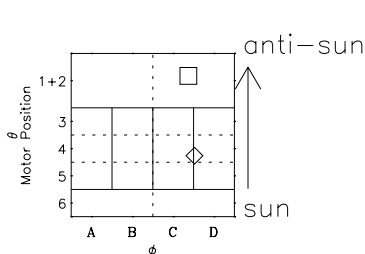

Galileo EPD Real-Time Six-Sector 98268

Software Version: RTLINE_R6 V 1.20
Data Production: 06-03-00
Plot Production: Sun Sep 16 15:17:00 2001

◇ = Jupiter look direction
□ = Corotation look direction