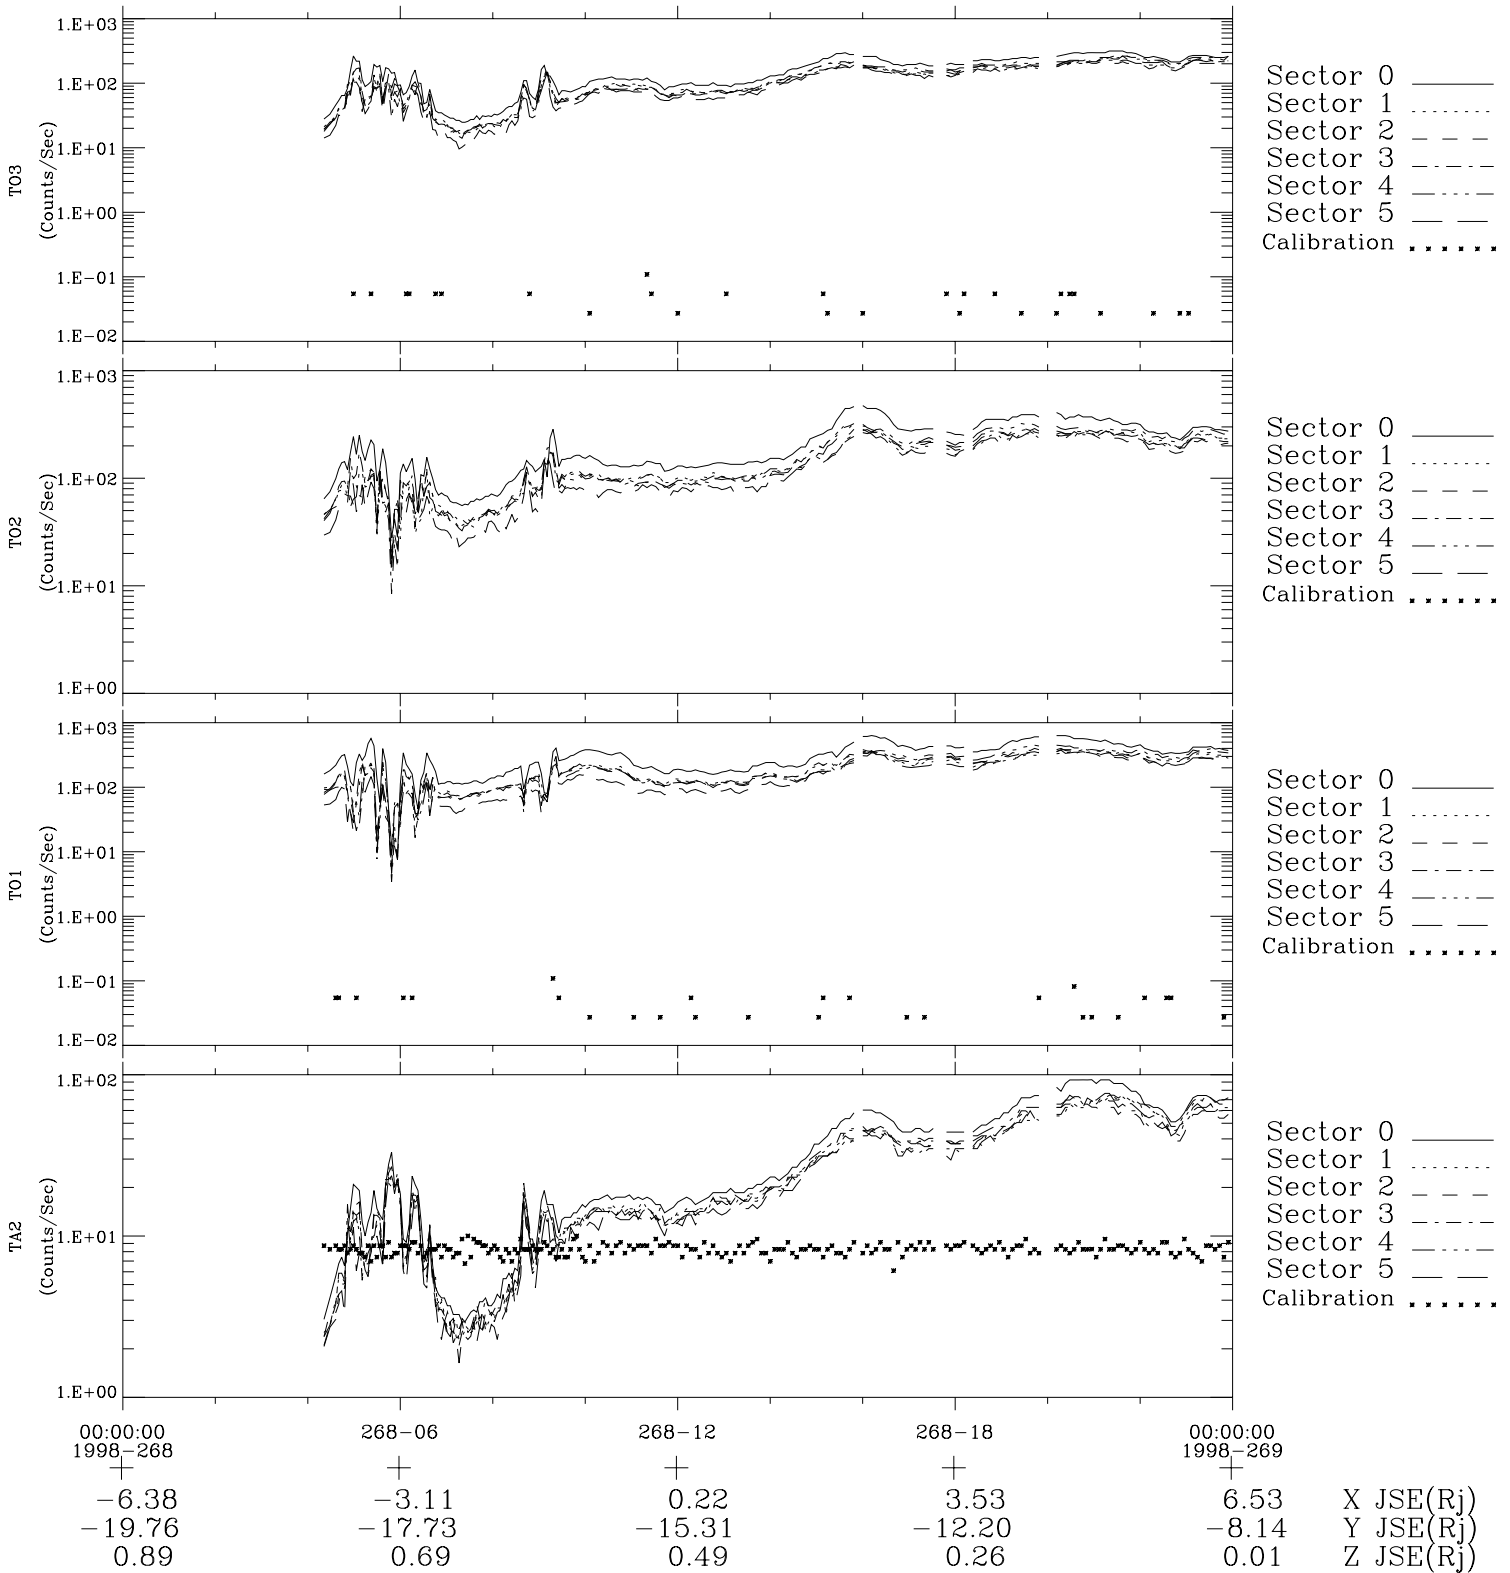

Galileo EPD Real-Time Six-Sector 98268

Software Version: RTLINE_R6 V 1.20
Data Production: 06-03-00
Plot Production: Sun Sep 16 15:17:00 2001

◇ = Jupiter look direction
□ = Corotation look direction