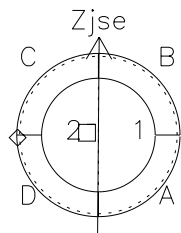

# Galileo EPD Real-Time Six-Sector 98268

Software Version: RTLINE\_R6 V 1.20  
Data Production: 06-03-00  
Plot Production: Sun Sep 16 15:17:00 2001

◇ = Jupiter look direction  
□ = Corotation look direction