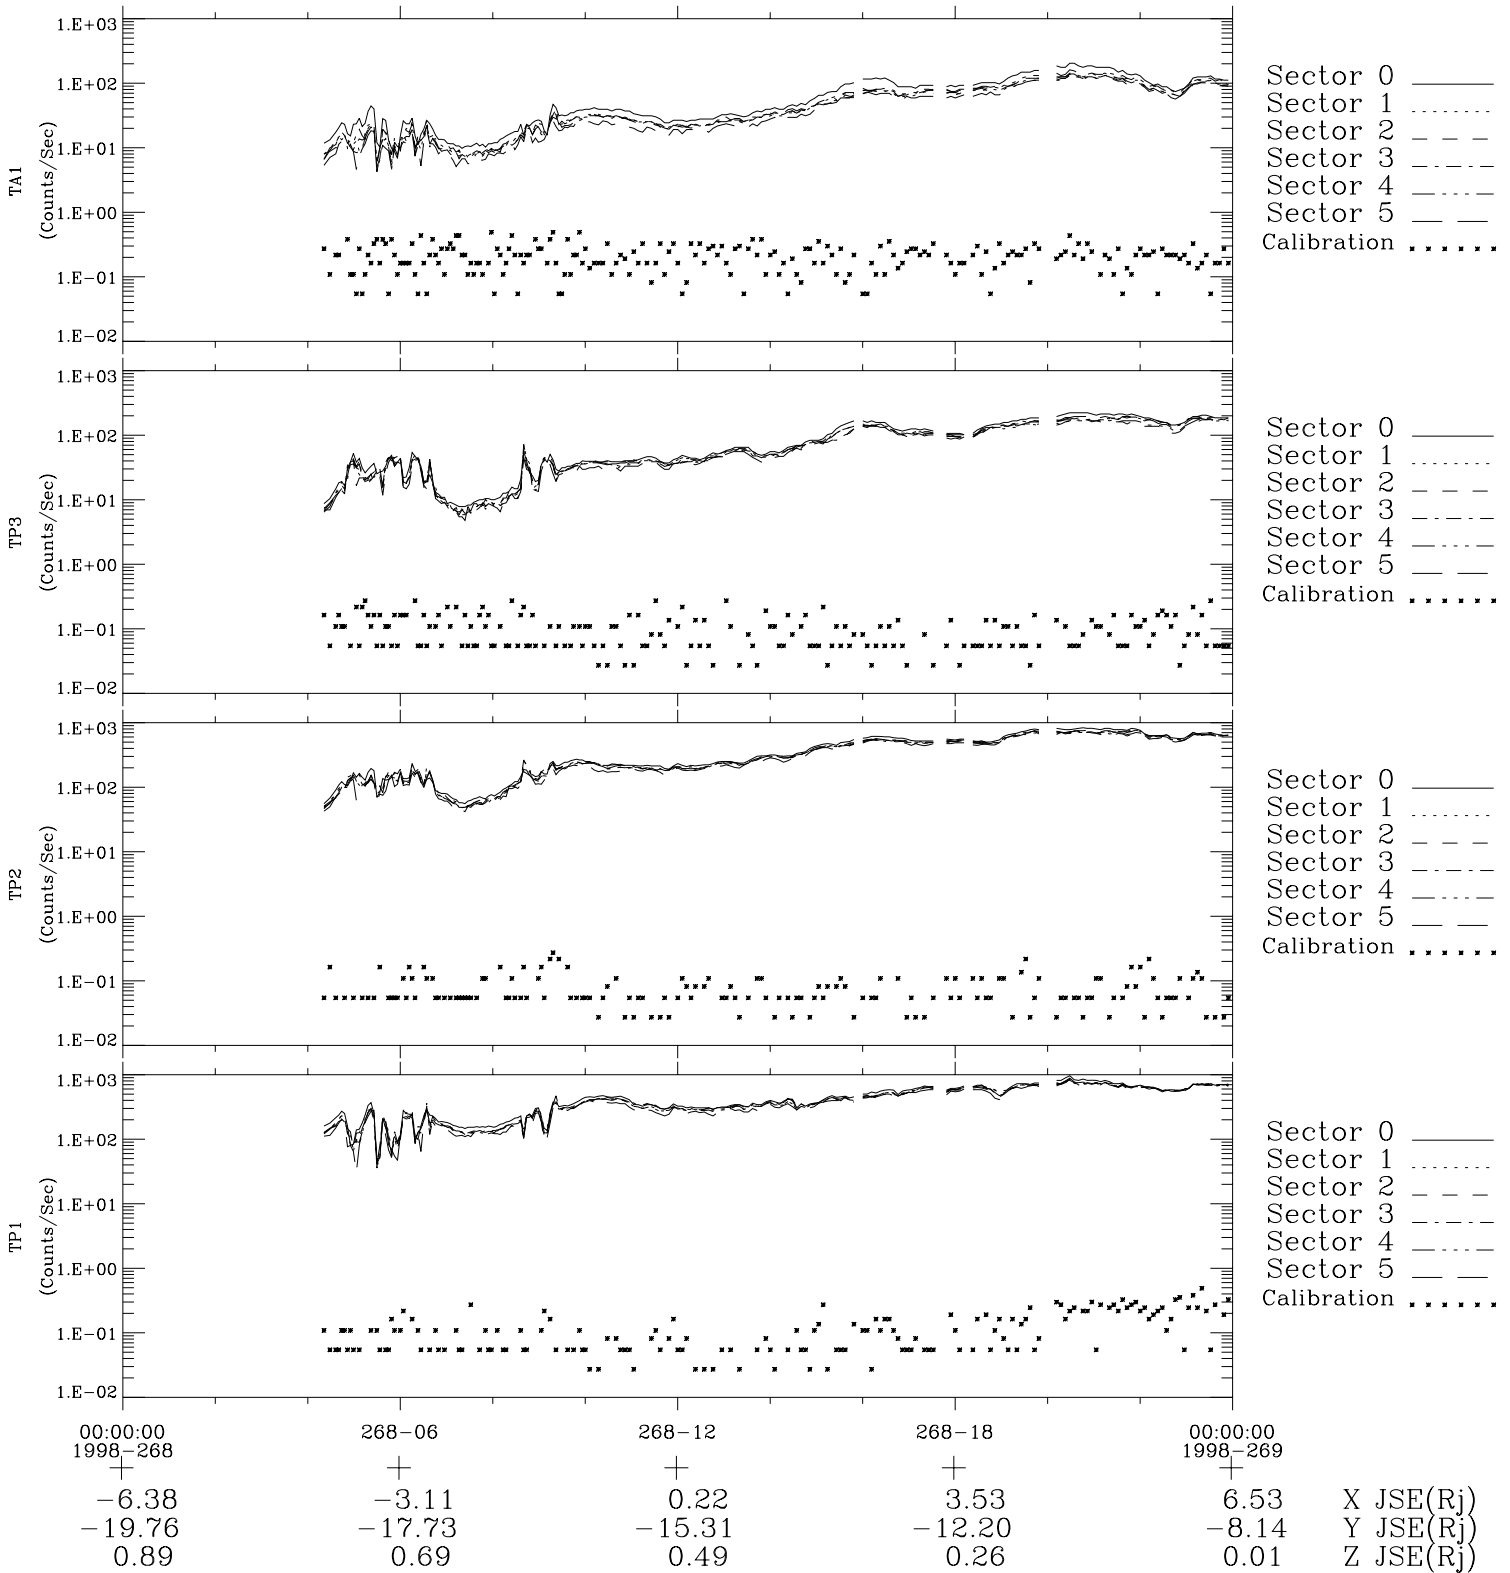

# Galileo EPD Real-Time Six-Sector 98268

Software Version: RTLINE\_R6 V 1.20  
Data Production: 06-03-00  
Plot Production: Sun Sep 16 15:17:00 2001

◇ = Jupiter look direction  
□ = Corotation look direction