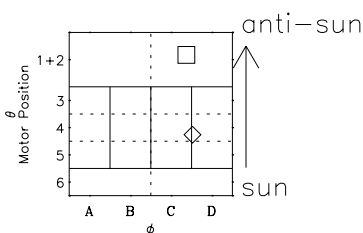

# Galileo EPD Real-Time Six-Sector 98268

Software Version: RTLINE\_R6 V 1.20  
Data Production: 06-03-00  
Plot Production: Sun Sep 16 15:17:00 2001

◇ = Jupiter look direction  
□ = Corotation look direction