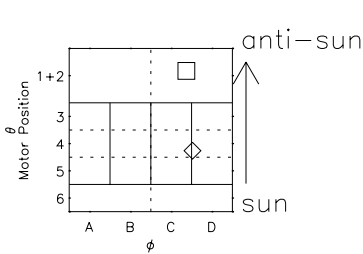

Galileo EPD Real Elevation Anisotropies 98268

Software Version: RTELEV_NORM V 1.20
 Data Production: 06-03-00
 Plot Production: Sun Sep 16 15:15:53 2001
 Color File: wondr3
 Geofactor File: 1.1

- ◇ = Jupiter look direction
- = Corotation look direction