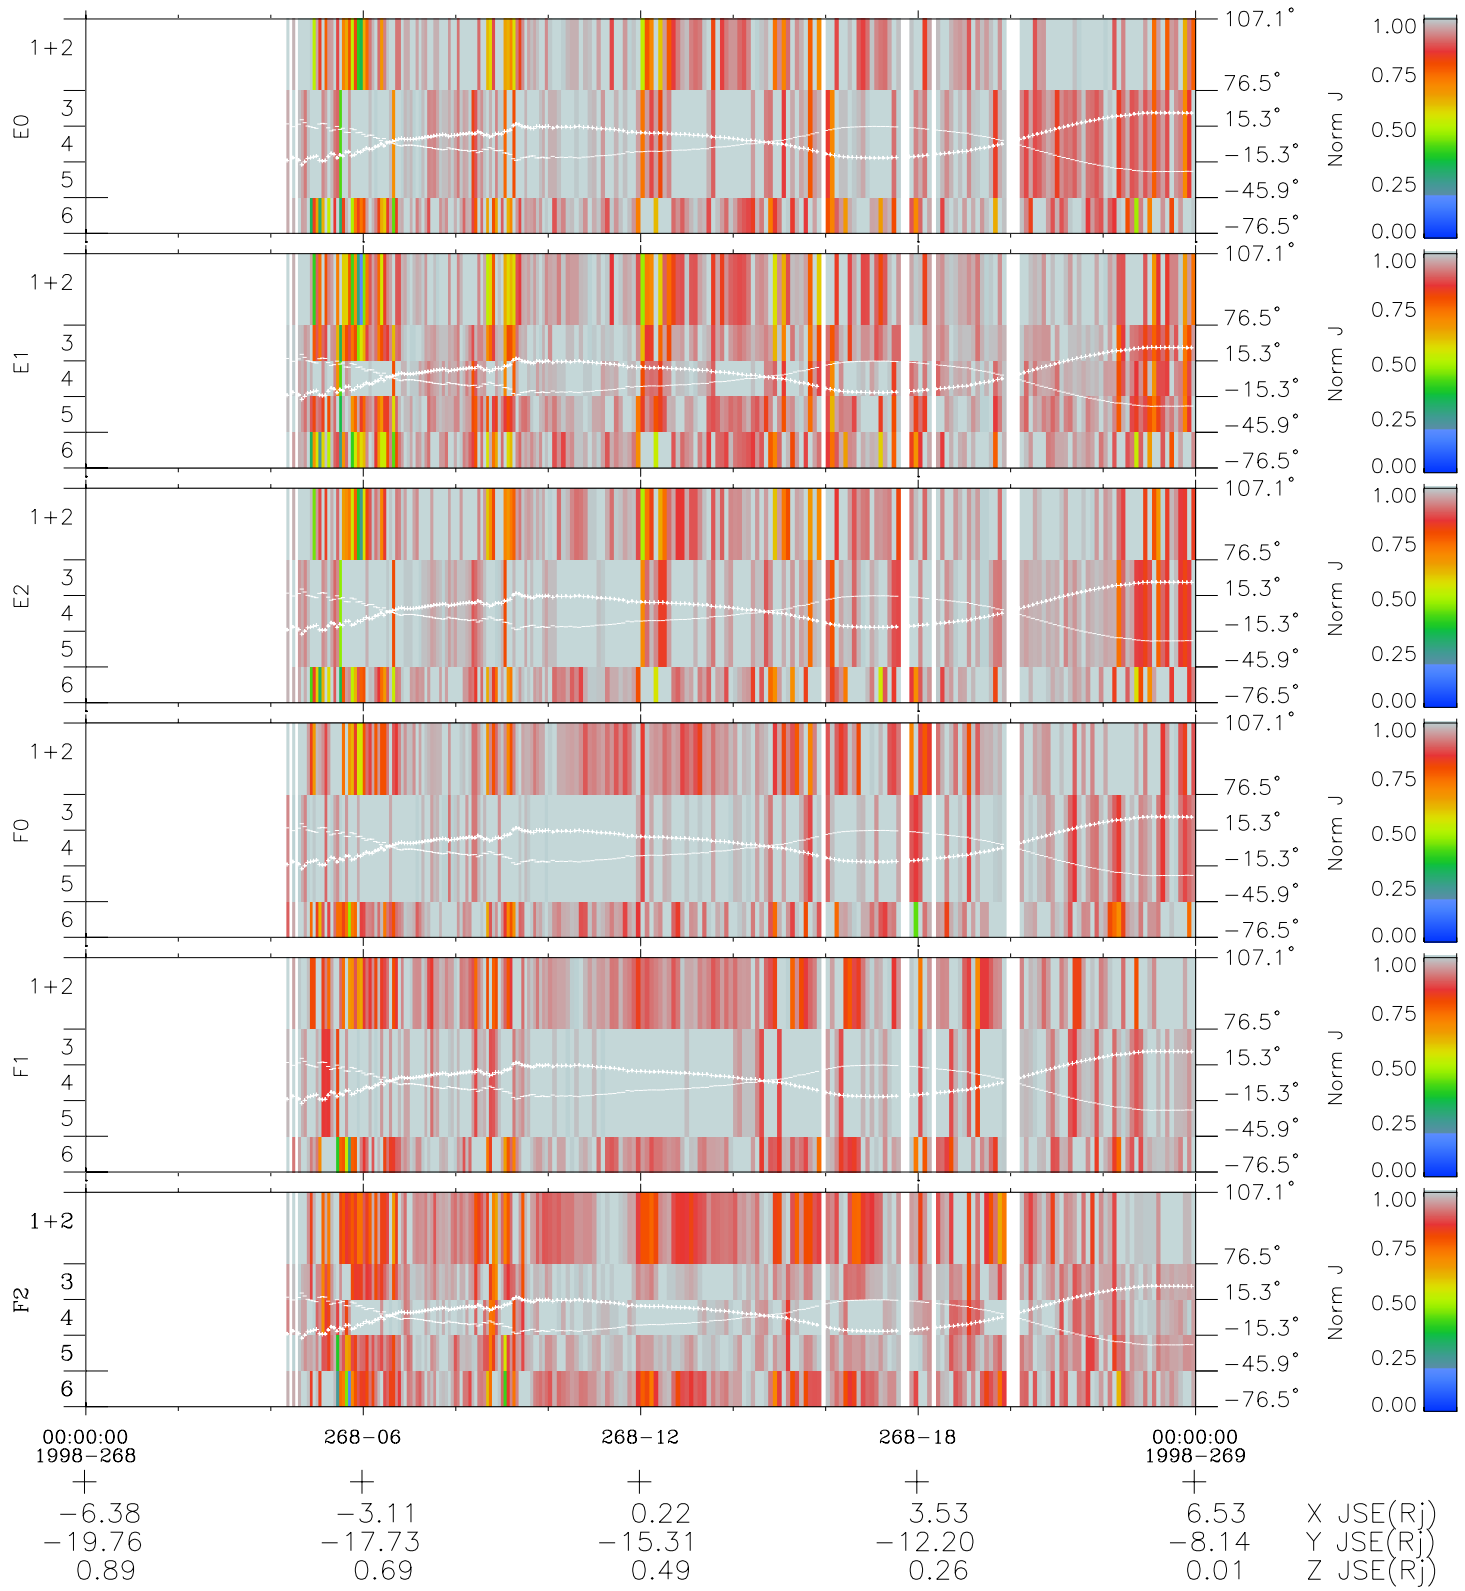

Galileo EPD Real Elevation Anisotropies 98268

Software Version: RTELEV_NORM V 1.20
 Data Production: 06-03-00
 Plot Production: Sun Sep 16 15:15:53 2001
 Color File: wondr3
 Geofactor File: 1.1

- ◇ = Jupiter look direction
- = Corotation look direction