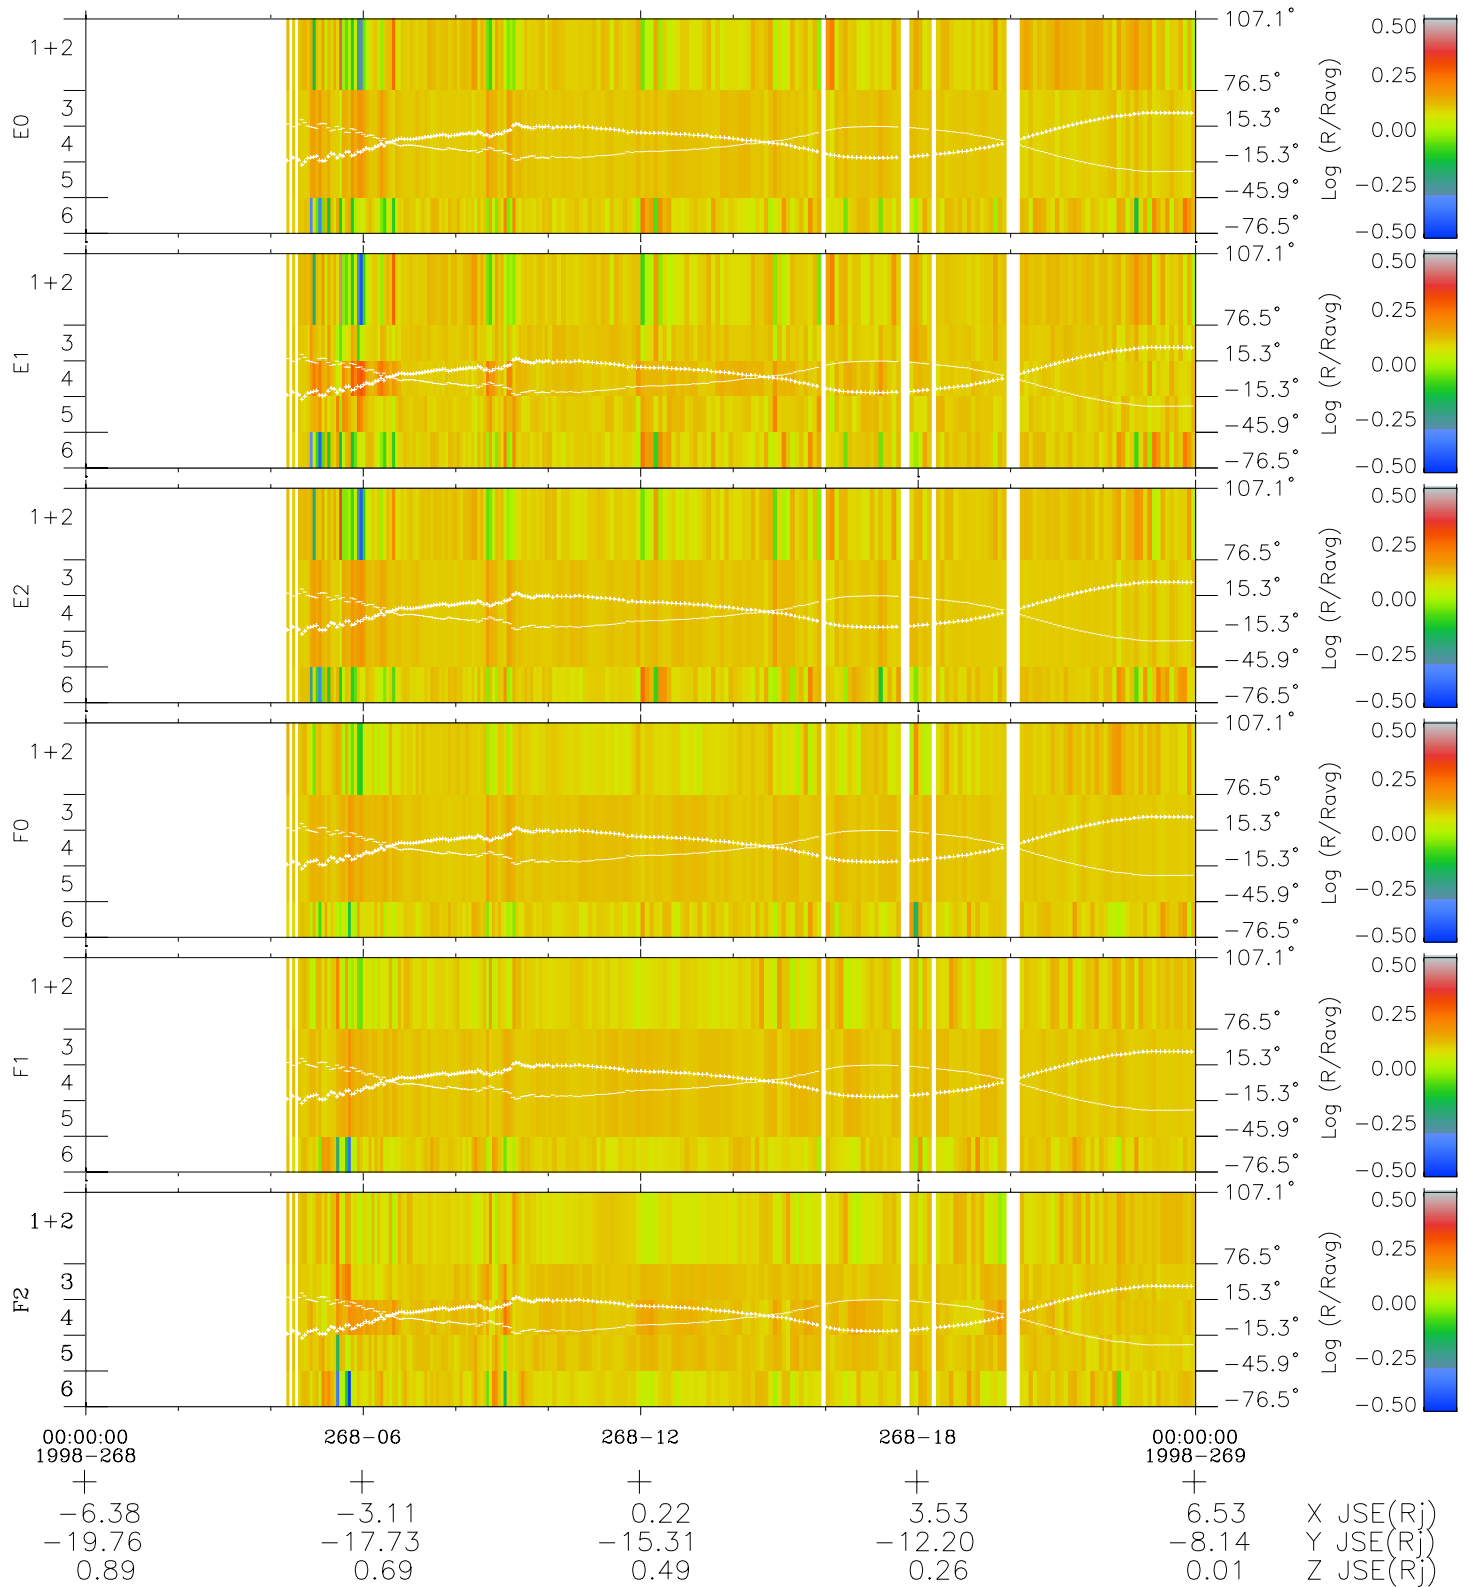

Galileo EPD Real Elevation Anisotropies 98268

Software Version: RTELEV_MEAN V 1.20
Data Production: 06-03-00
Plot Production: Sun Sep 16 15:15:18 2001
Color File: wondr3
Geofactor File: 1.1

◇ = Jupiter look direction
□ = Corotation look direction