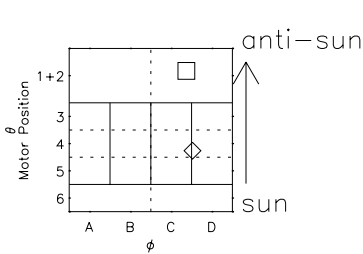

Galileo EPD Real Elevation Anisotropies 98268

Software Version: RTELEV_FLUX V 1.20
Data Production: 06-03-00
Plot Production: Sun Sep 16 15:15:35 2001
Color File: wondr3
Geofactor File: 1.1

◇ = Jupiter look direction
□ = Corotation look direction