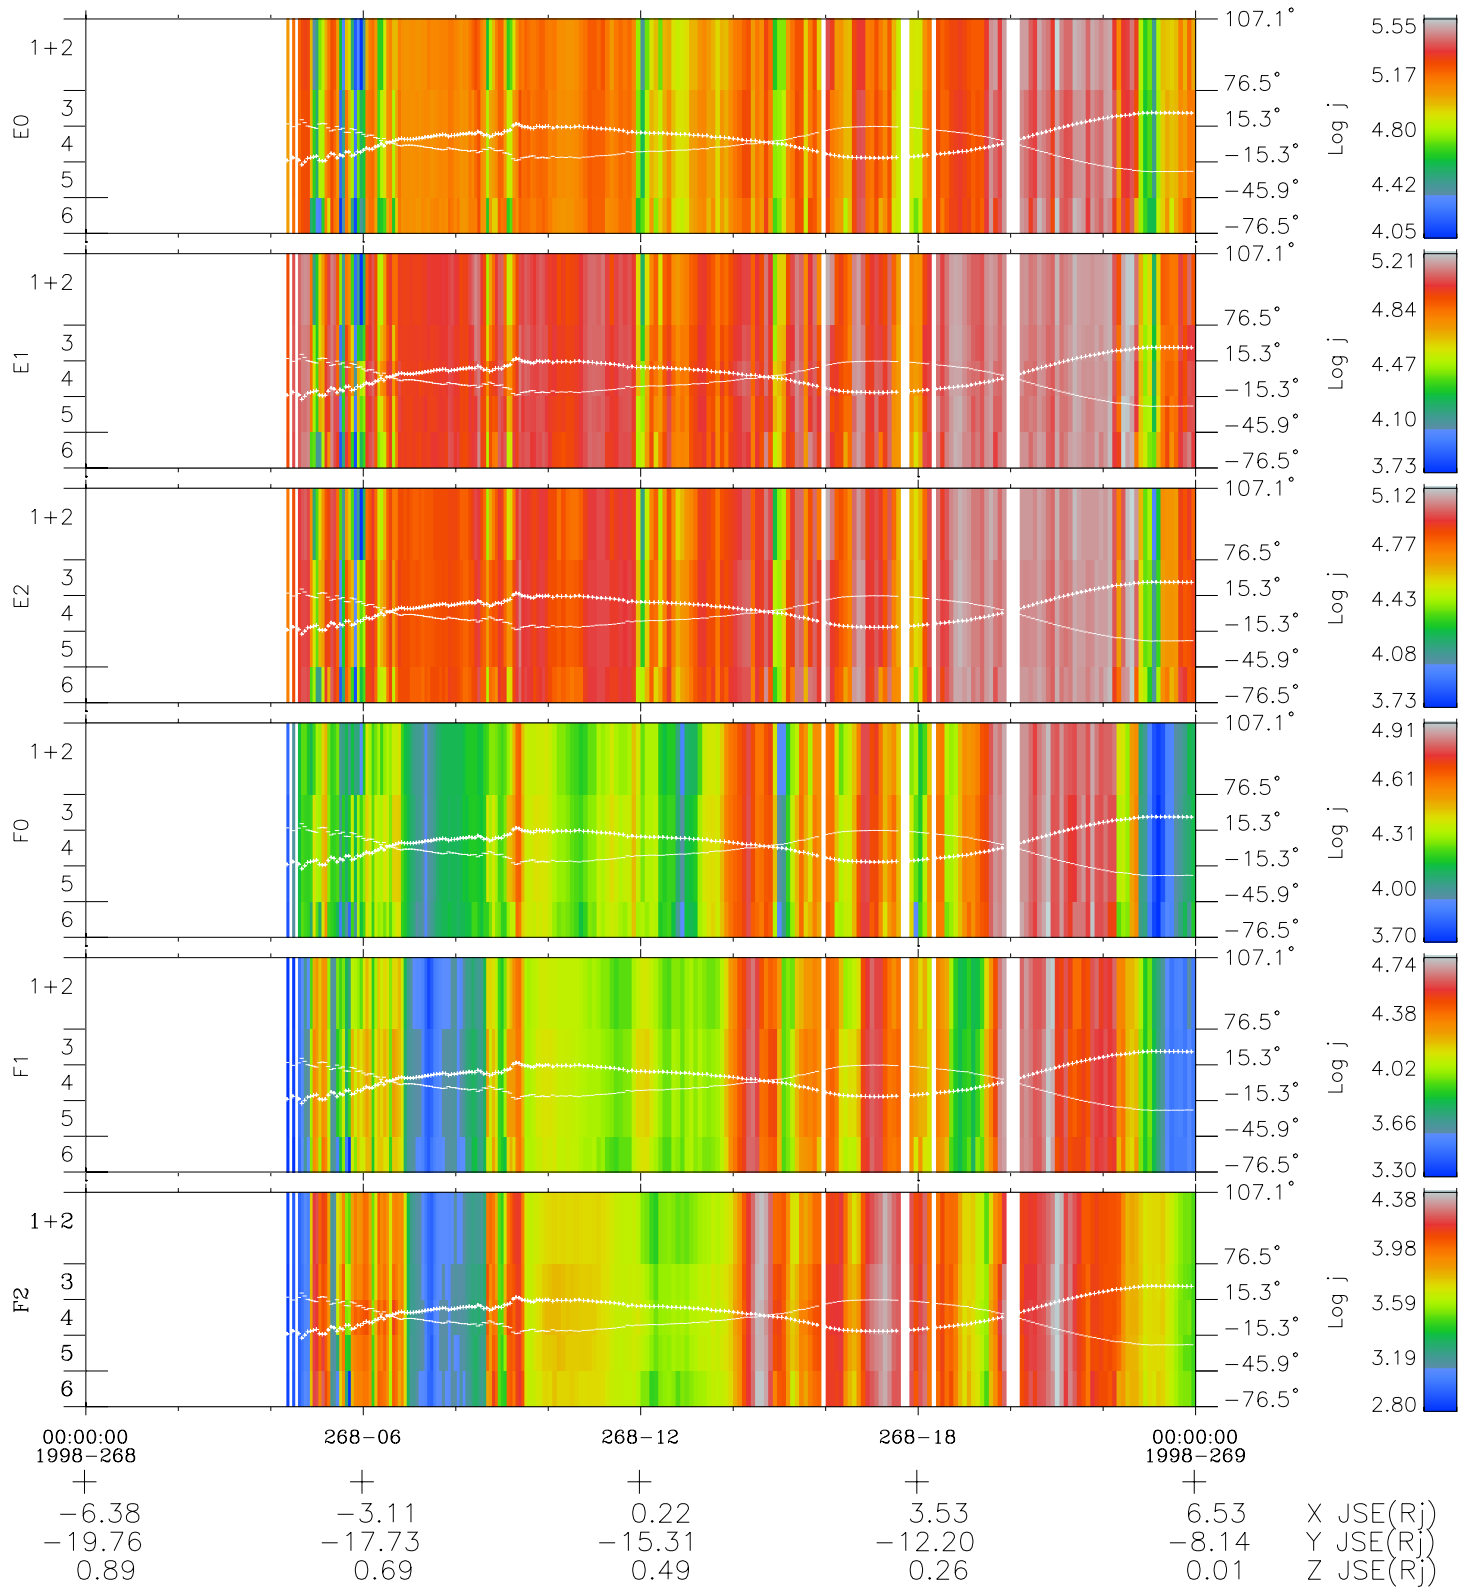

Galileo EPD Real Elevation Anisotropies 98268

Software Version: RTELEV_FLUX V 1.20
Data Production: 06-03-00
Plot Production: Sun Sep 16 15:15:35 2001
Color File: wondr3
Geofactor File: 1.1

◇ = Jupiter look direction
□ = Corotation look direction