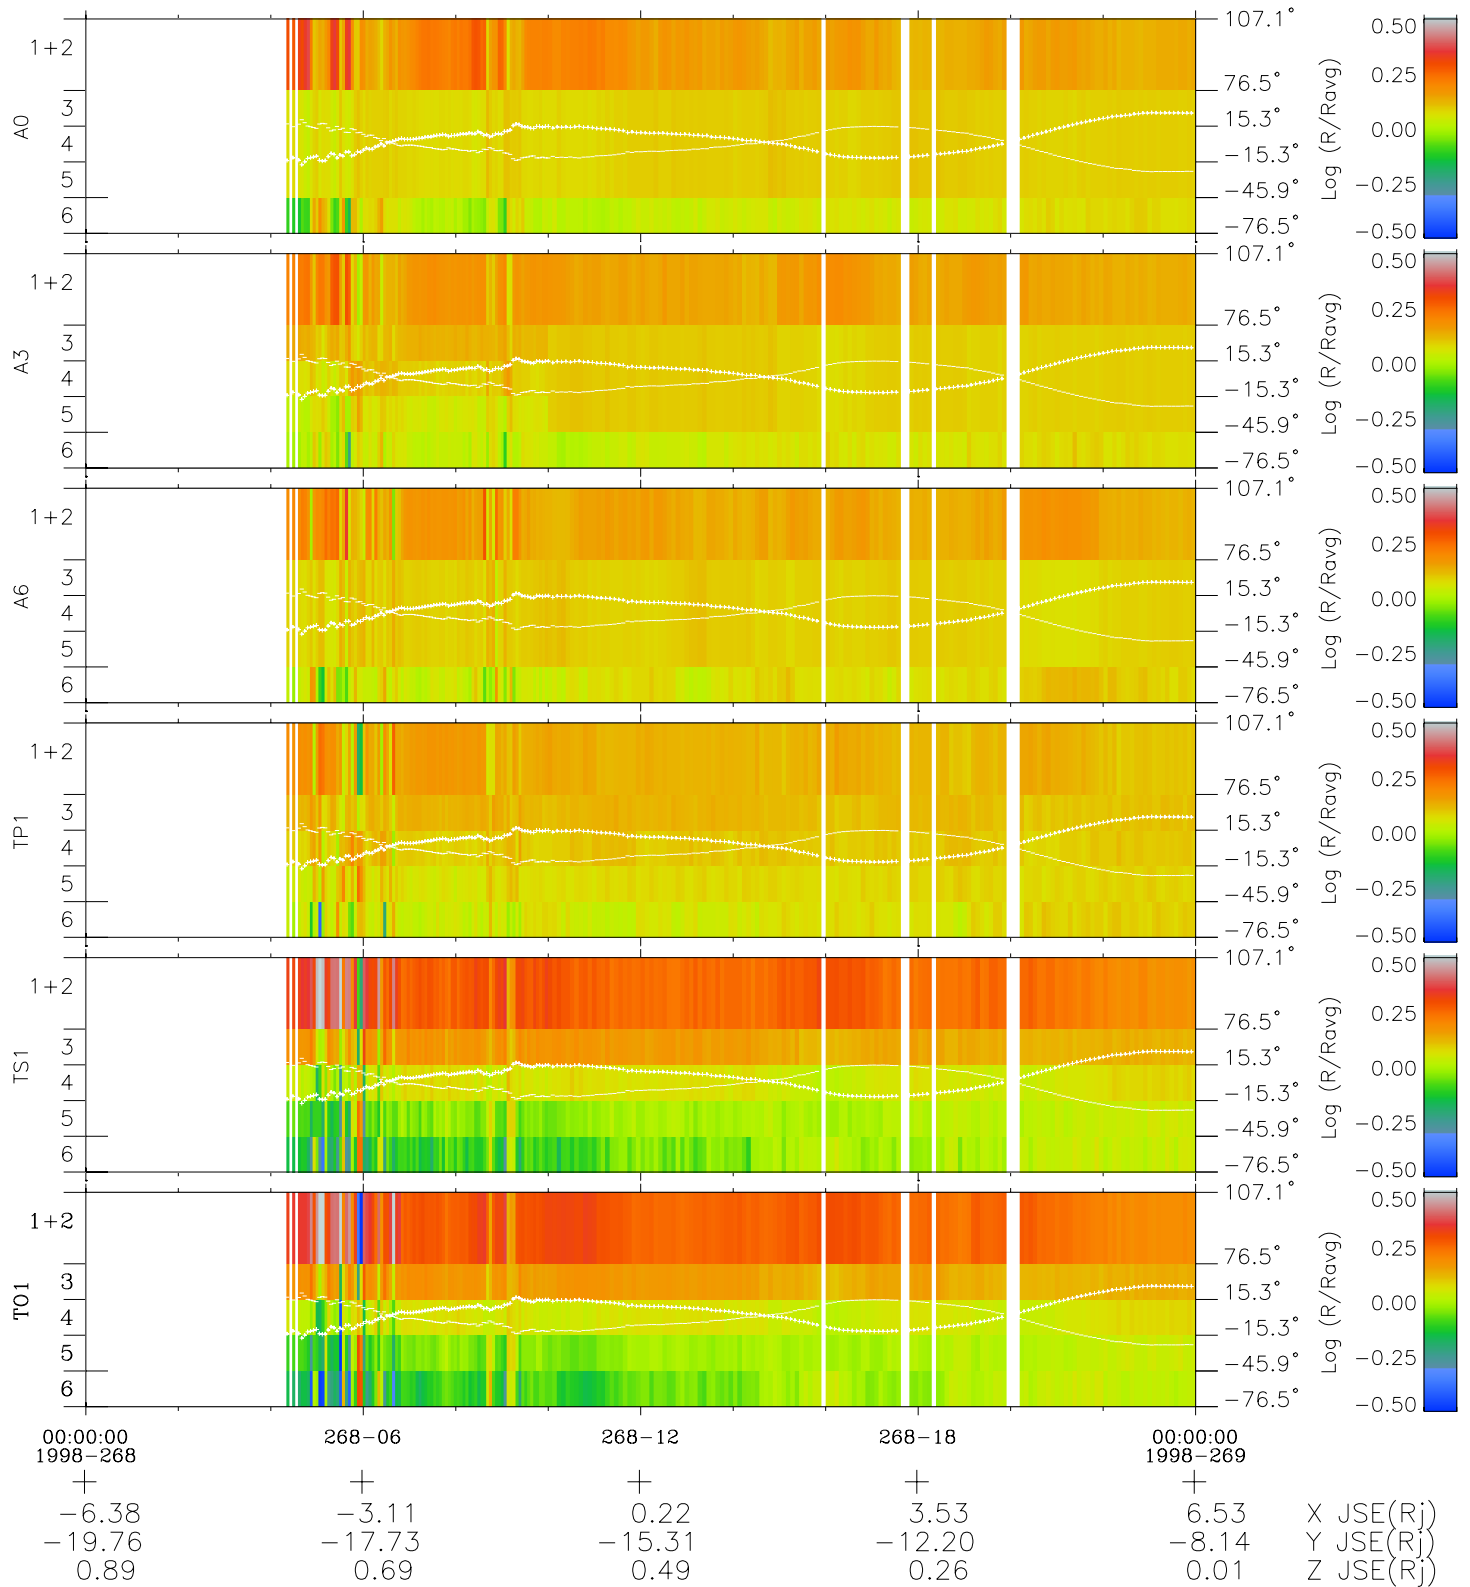

Galileo EPD Real Elevation Anisotropies 98268

Software Version: RTELEV_MEAN V 1.20
 Data Production: 06-03-00
 Plot Production: Sun Sep 16 15:15:09 2001
 Color File: wondr3
 Geofactor File: 1.1

- ◇ = Jupiter look direction
- = Corotation look direction