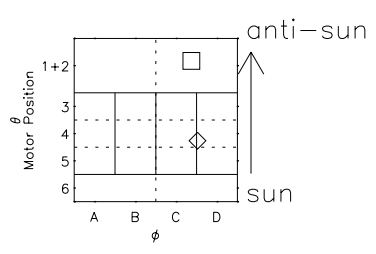

Galileo EPD Real Time Azimuth Anisotropies 98268

Software Version: RTAZIM_NORM V 1.20
Data Production: 06-03-00
Plot Production: Sun Sep 16 15:16:42 2001
Color File: wondr3
Geofactor File: 1.1

00:00:00 1998-268	268-06	268-12	268-18	00:00:00 1998-269	
+	+	+	+	+	X JSE(R _j)
-6.38	-3.11	0.22	3.53	6.53	Y JSE(R _j)
-19.76	-17.73	-15.31	-12.20	-8.14	Z JSE(R _j)
0.89	0.69	0.49	0.26	0.01	

◇ = Jupiter look direction
□ = Corotation look direction