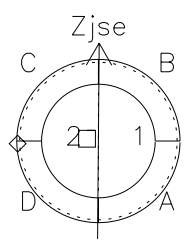

Galileo EPD Real Time Azimuth Anisotropies 98268

Software Version: RTAZIM_NORM V 1.20
Data Production: 06-03-00
Plot Production: Sun Sep 16 15:16:42 2001
Color File: wondr3
Geofactor File: 1.1

00:00:00 1998-268	268-06	268-12	268-18	00:00:00 1998-269	
+	+	+	+	+	X JSE(R _j)
-6.38	-3.11	0.22	3.53	6.53	Y JSE(R _j)
-19.76	-17.73	-15.31	-12.20	-8.14	Z JSE(R _j)
0.89	0.69	0.49	0.26	0.01	

◇ = Jupiter look direction
□ = Corotation look direction