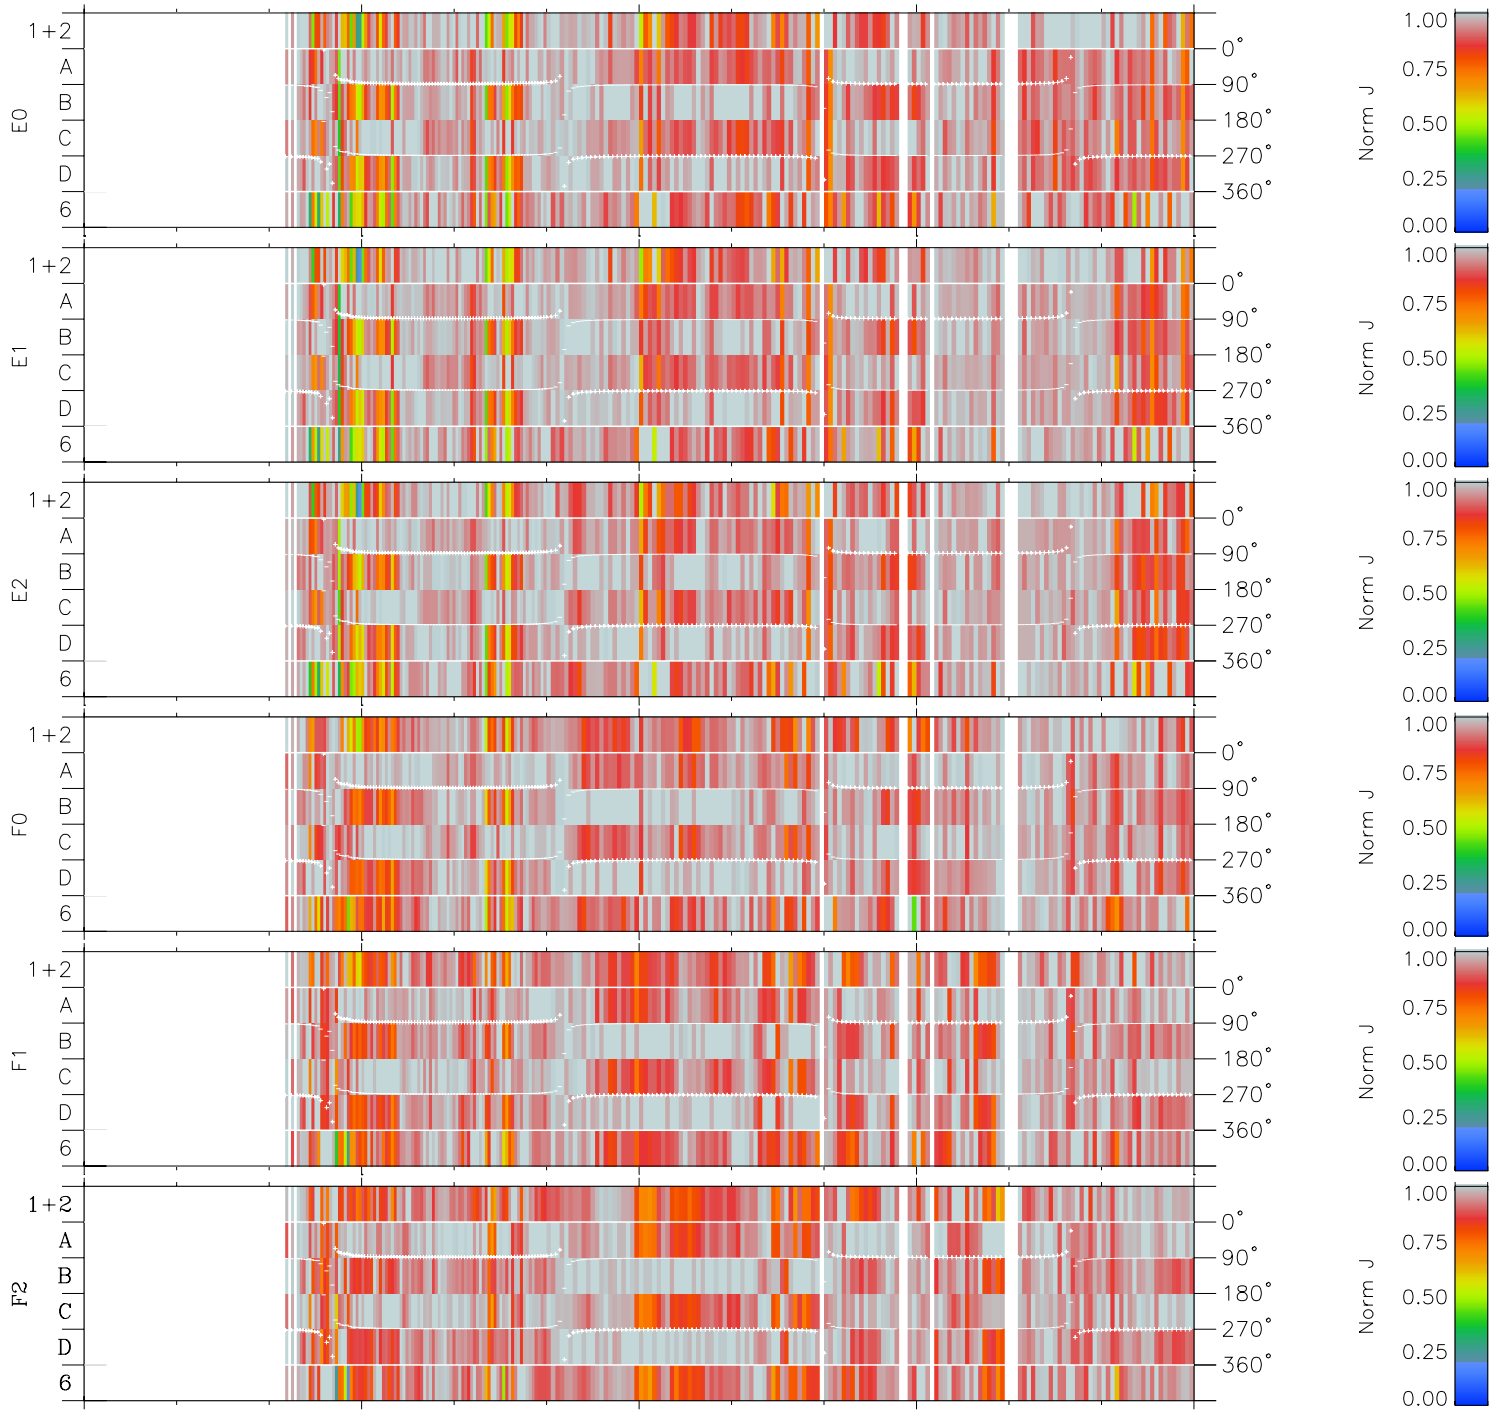

Galileo EPD Real Time Azimuth Anisotropies 98268

Software Version: RTAZIM_NORM V 1.20
Data Production: 06-03-00
Plot Production: Sun Sep 16 15:16:42 2001
Color File: wondr3
Geofactor File: 1.1

00:00:00 1998-268	268-06	268-12	268-18	00:00:00 1998-269	
+	+	+	+	+	X JSE(R _j)
-6.38	-3.11	0.22	3.53	6.53	Y JSE(R _j)
-19.76	-17.73	-15.31	-12.20	-8.14	Z JSE(R _j)
0.89	0.69	0.49	0.26	0.01	

◇ = Jupiter look direction
□ = Corotation look direction