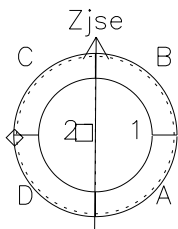

Galileo EPD Real Time Azimuth Anisotropies 98268

Software Version: RTAZIM_MEAN V 1.20
 Data Production: 06-03-00
 Plot Production: Sun Sep 16 15:16:10 2001
 Color File: wondr3
 Geofactor File: 1.1

◇ = Jupiter look direction
 □ = Corotation look direction