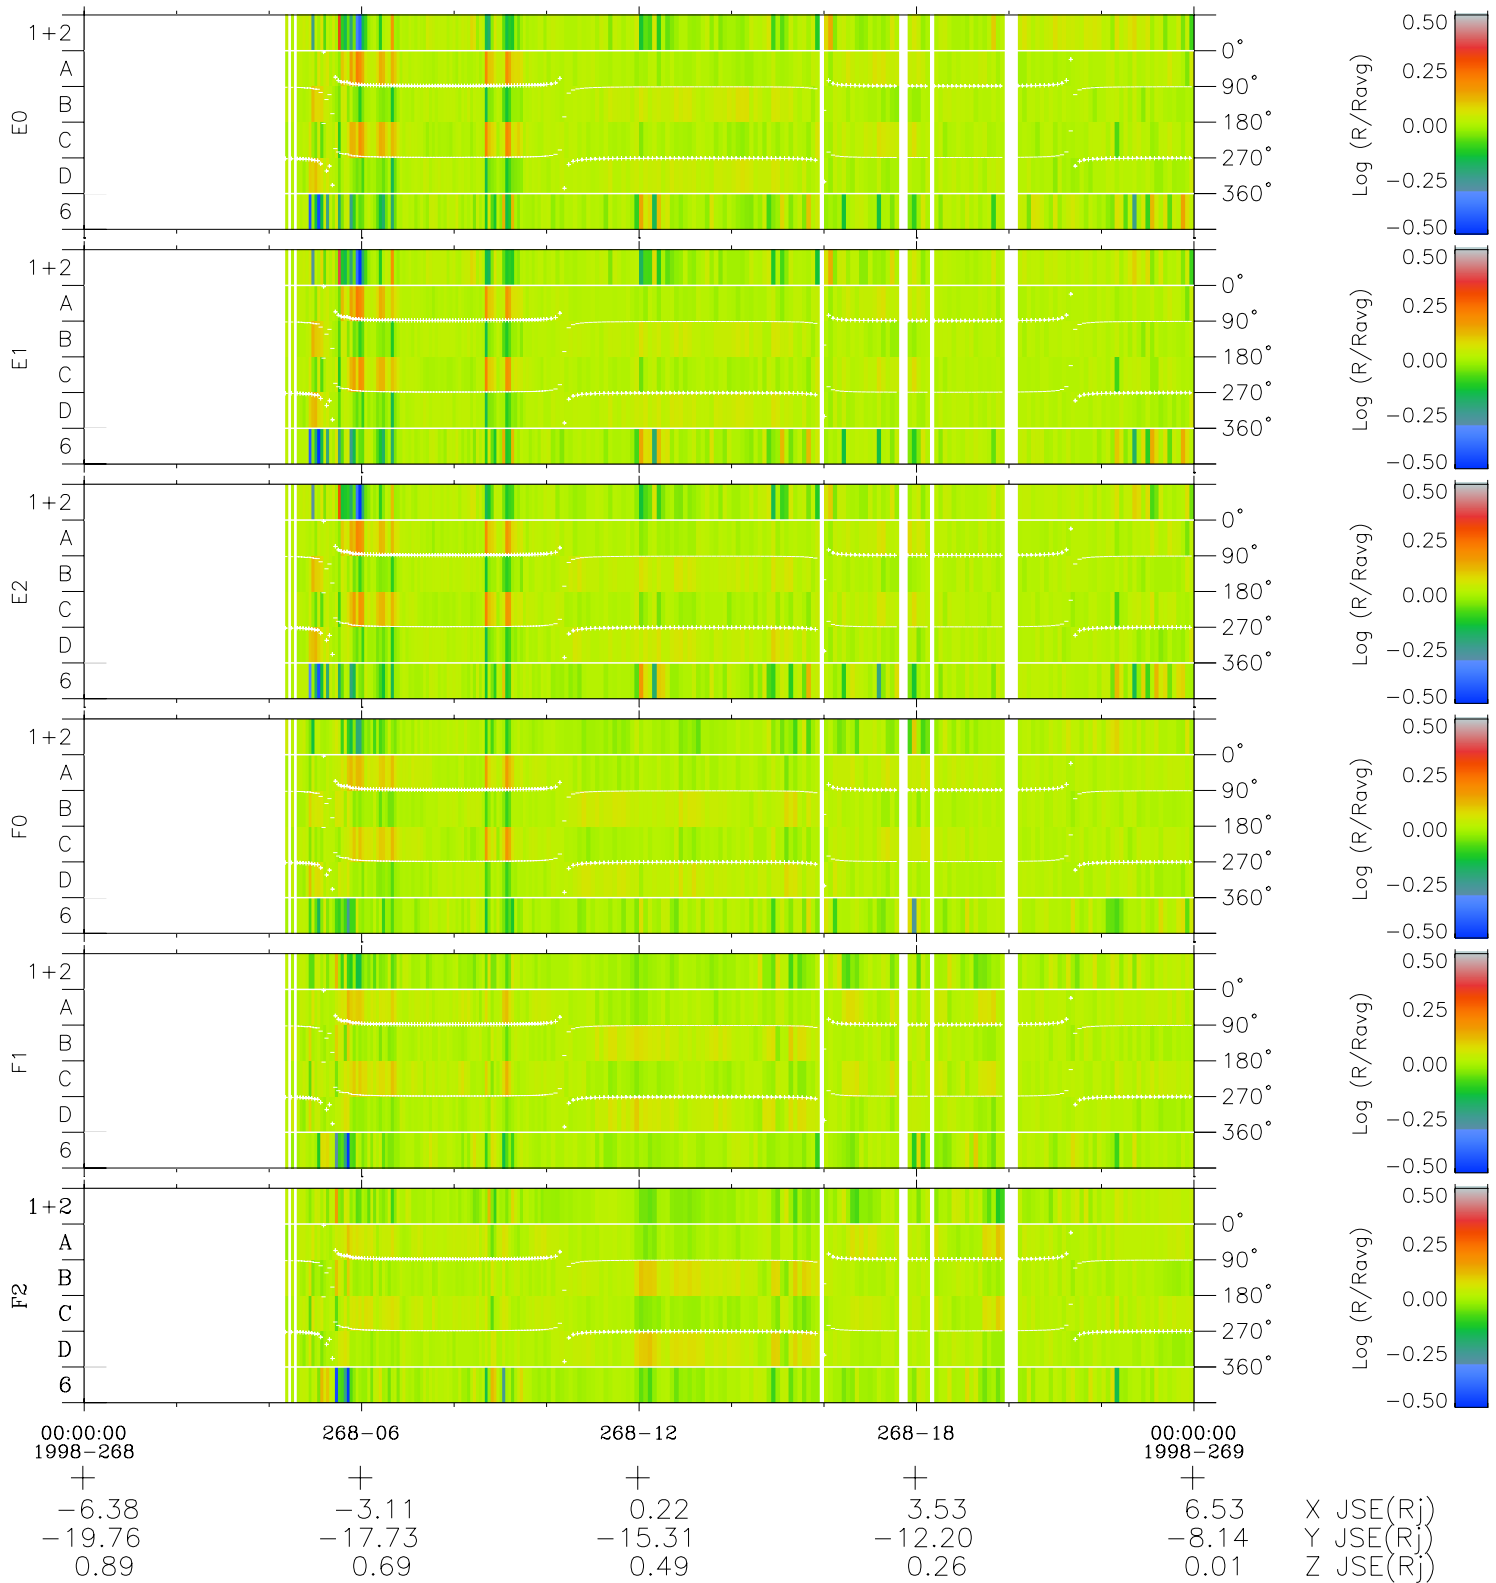

Galileo EPD Real Time Azimuth Anisotropies 98268

Software Version: RTAZIM_MEAN V 1.20
 Data Production: 06-03-00
 Plot Production: Sun Sep 16 15:16:10 2001
 Color File: wondr3
 Geofactor File: 1.1

◇ = Jupiter look direction
 □ = Corotation look direction