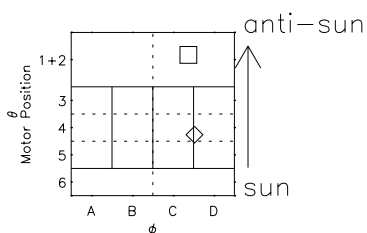

Galileo EPD Real Time Azimuth Anisotropies 98268

Software Version: RTAZIM_MEAN V 1.20
 Data Production: 06-03-00
 Plot Production: Sun Sep 16 15:16:10 2001
 Color File: wondr3
 Geofactor File: 1.1

◇ = Jupiter look direction
 □ = Corotation look direction