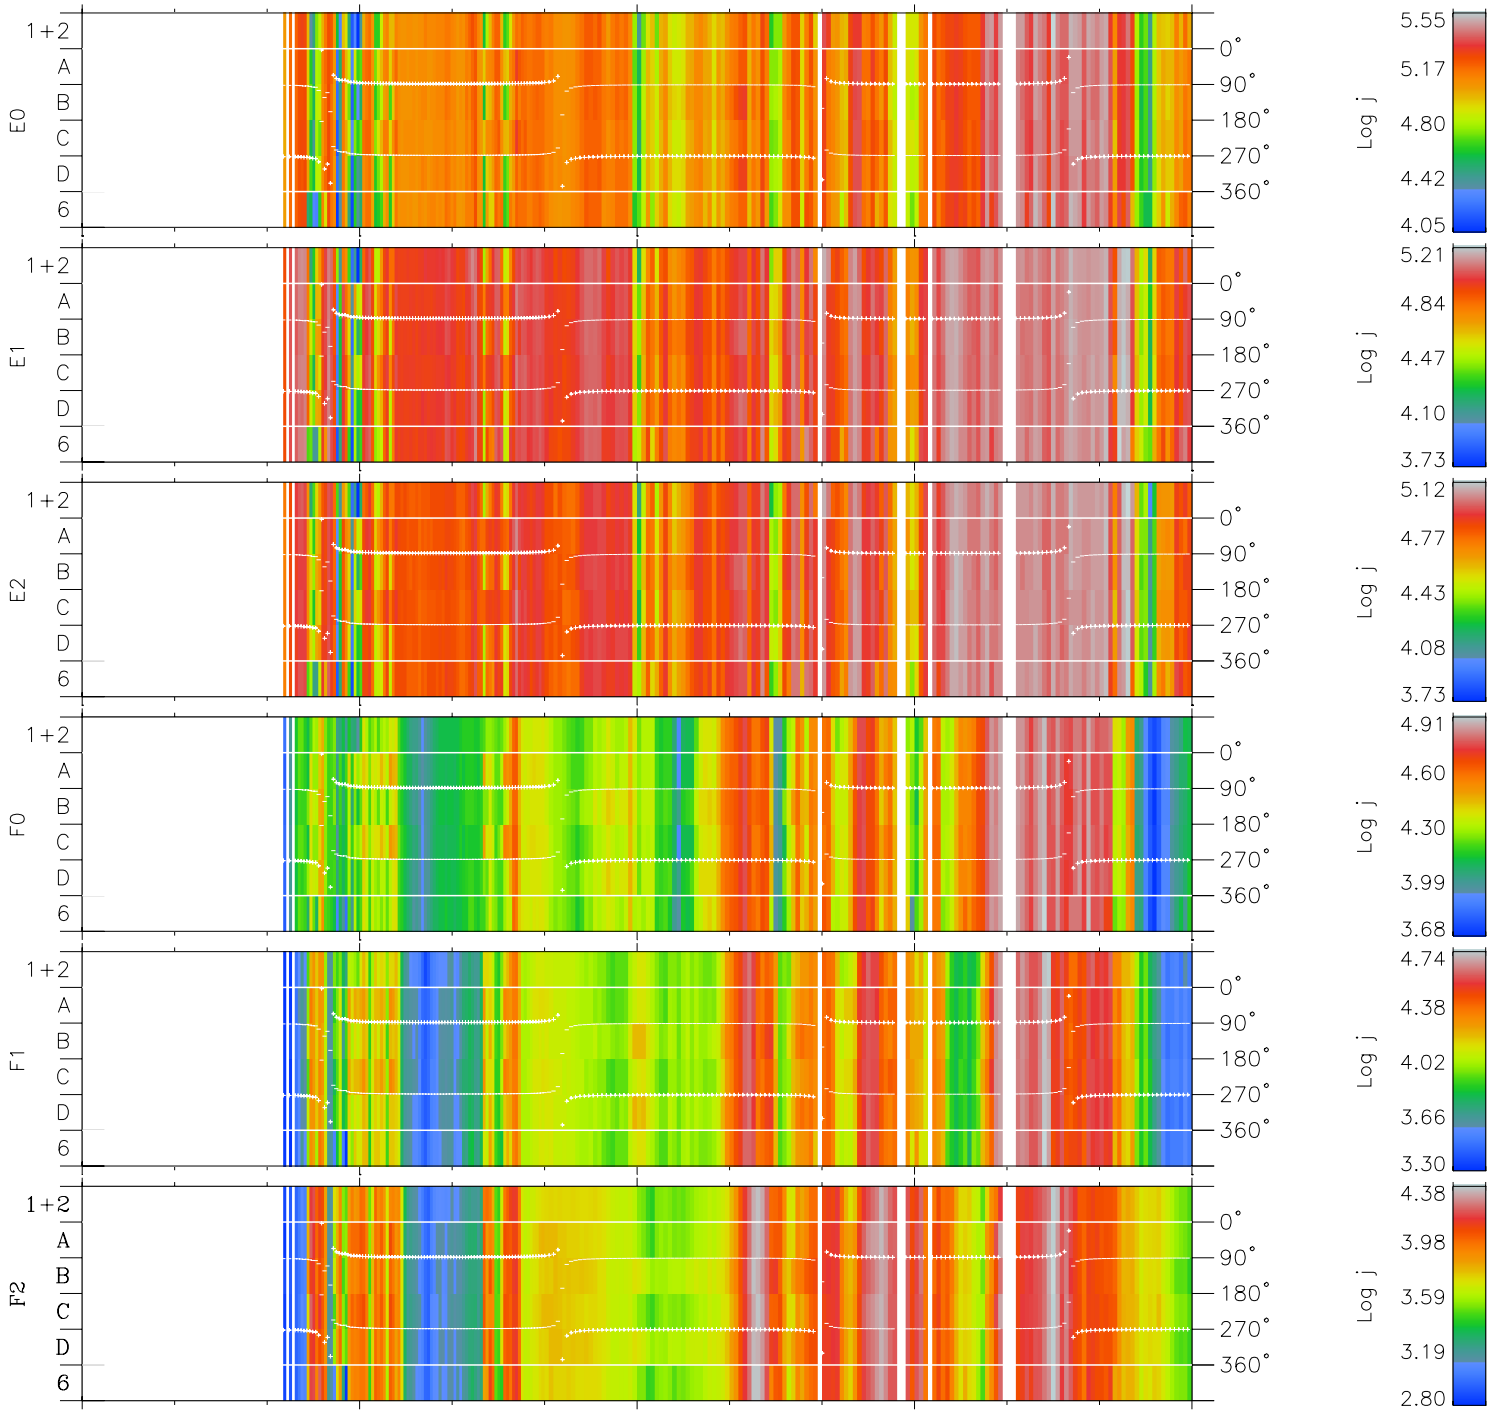

# Galileo EPD Real Time Azimuth Anisotropies 98268

Software Version: RTAZIM\_FLUX V 1.20  
Data Production: 06-03-00  
Plot Production: Sun Sep 16 15:16:28 2001  
Color File: wondr3  
Geofactor File: 1.1

00:00:00 1998-268	268-06	268-12	268-18	00:00:00 1998-269	
+	+	+	+	+	X JSE(R <sub>j</sub> )
-6.38	-3.11	0.22	3.53	6.53	Y JSE(R <sub>j</sub> )
-19.76	-17.73	-15.31	-12.20	-8.14	Z JSE(R <sub>j</sub> )
0.89	0.69	0.49	0.26	0.01	

- ◇ = Jupiter look direction
- = Corotation look direction