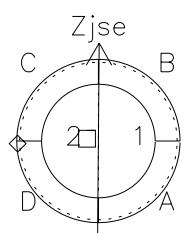

Galileo EPD Real Time Azimuth Anisotropies 98268

Software Version: RTAZIM_MEAN V 1.20
Data Production: 06-03-00
Plot Production: Sun Sep 16 15:16:01 2001
Color File: wondr3
Geofactor File: 1.1

00:00:00 1998-268	268-06	268-12	268-18	00:00:00 1998-269	
+	+	+	+	+	X JSE(R _j)
-6.38	-3.11	0.22	3.53	6.53	Y JSE(R _j)
-19.76	-17.73	-15.31	-12.20	-8.14	Z JSE(R _j)
0.89	0.69	0.49	0.26	0.01	

- ◇ = Jupiter look direction
- = Corotation look direction