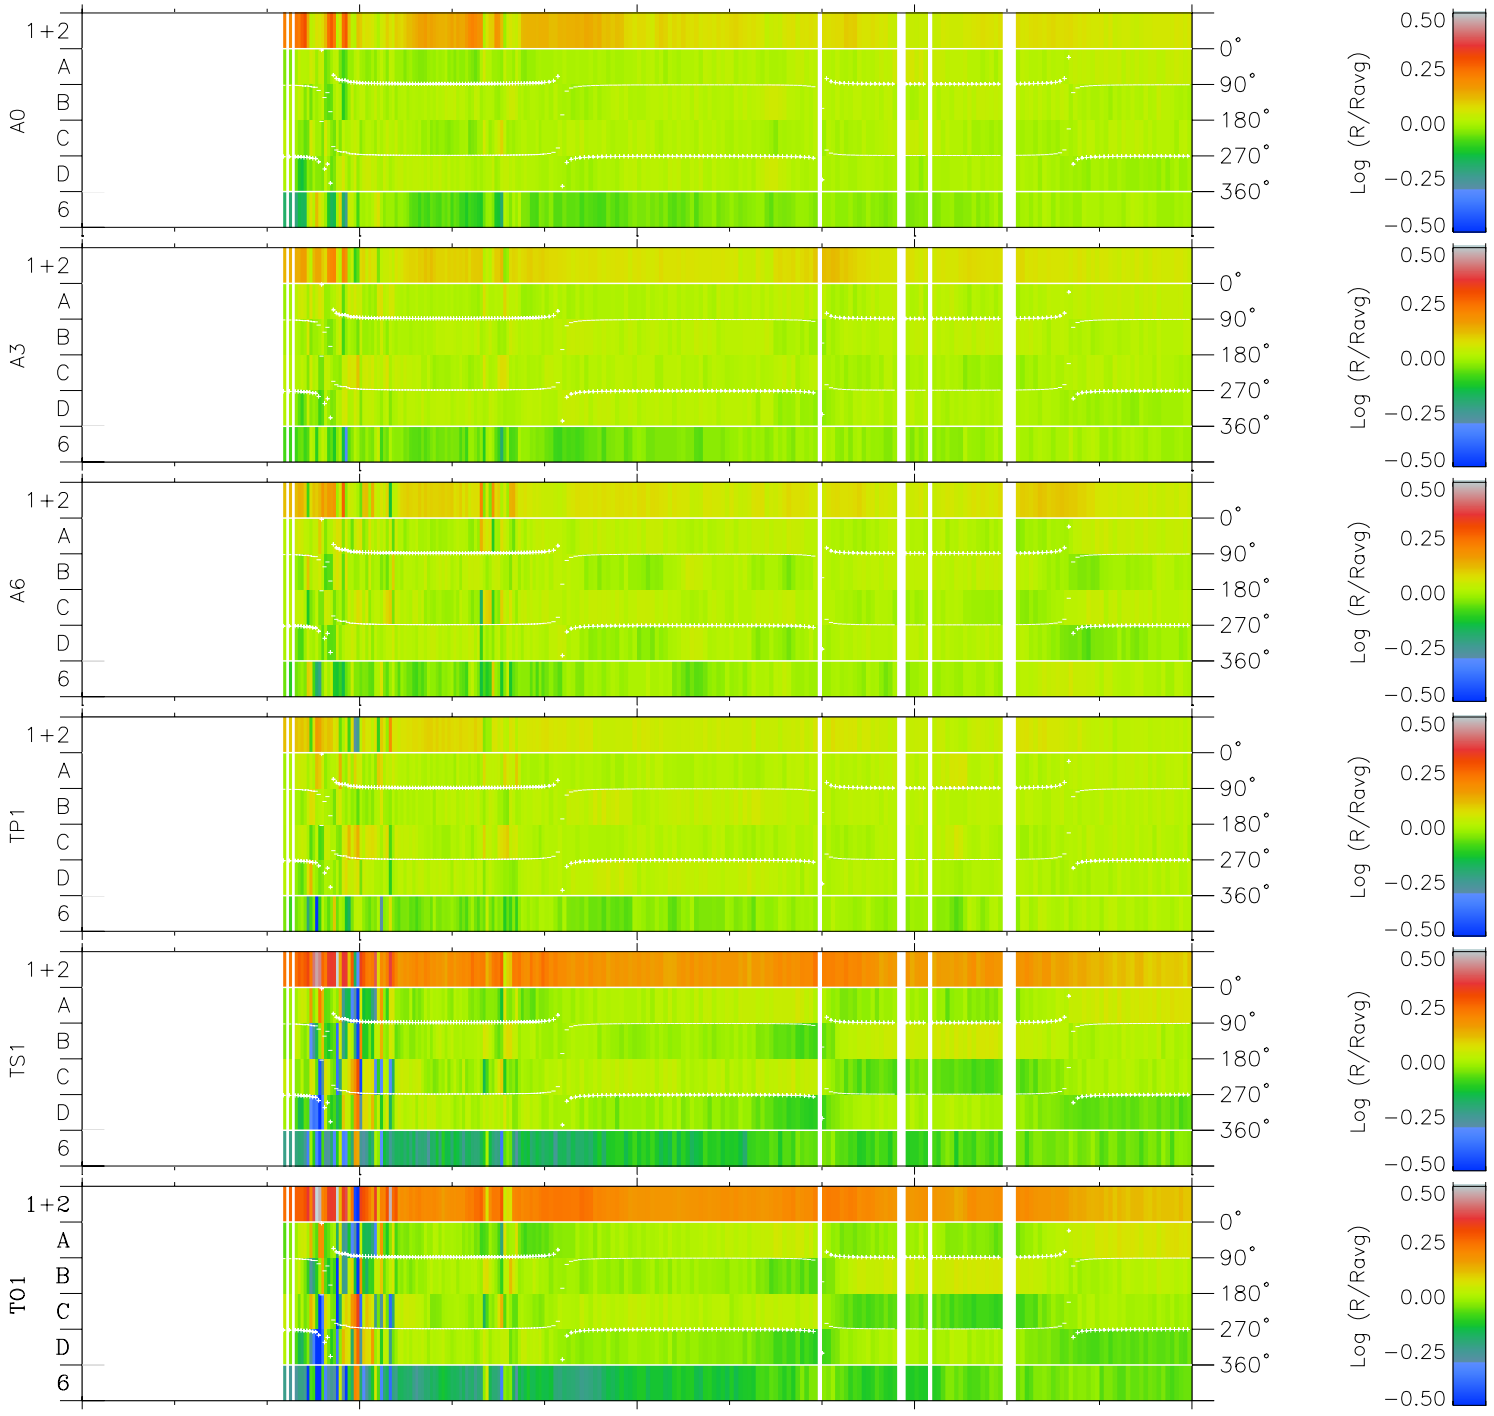

Galileo EPD Real Time Azimuth Anisotropies 98268

Software Version: RTAZIM_MEAN V 1.20
Data Production: 06-03-00
Plot Production: Sun Sep 16 15:16:01 2001
Color File: wondr3
Geofactor File: 1.1

00:00:00 1998-268	268-06	268-12	268-18	00:00:00 1998-269	
+	+	+	+	+	X JSE(R _j)
-6.38	-3.11	0.22	3.53	6.53	Y JSE(R _j)
-19.76	-17.73	-15.31	-12.20	-8.14	Z JSE(R _j)
0.89	0.69	0.49	0.26	0.01	

- ◇ = Jupiter look direction
- = Corotation look direction