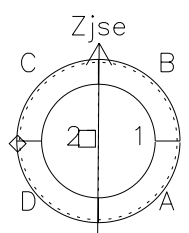

Galileo EPD Real Time Azimuth Anisotropies 98268

Software Version: RTAZIM_FLUX V 1.20
 Data Production: 06-03-00
 Plot Production: Sun Sep 16 15:16:18 2001
 Color File: wondr3
 Geofactor File: 1.1

00:00:00 1998-268	268-06	268-12	268-18	00:00:00 1998-269	
+	+	+	+	+	X JSE(R _j)
-6.38	-3.11	0.22	3.53	6.53	Y JSE(R _j)
-19.76	-17.73	-15.31	-12.20	-8.14	Z JSE(R _j)
0.89	0.69	0.49	0.26	0.01	

◇ = Jupiter look direction
 □ = Corotation look direction