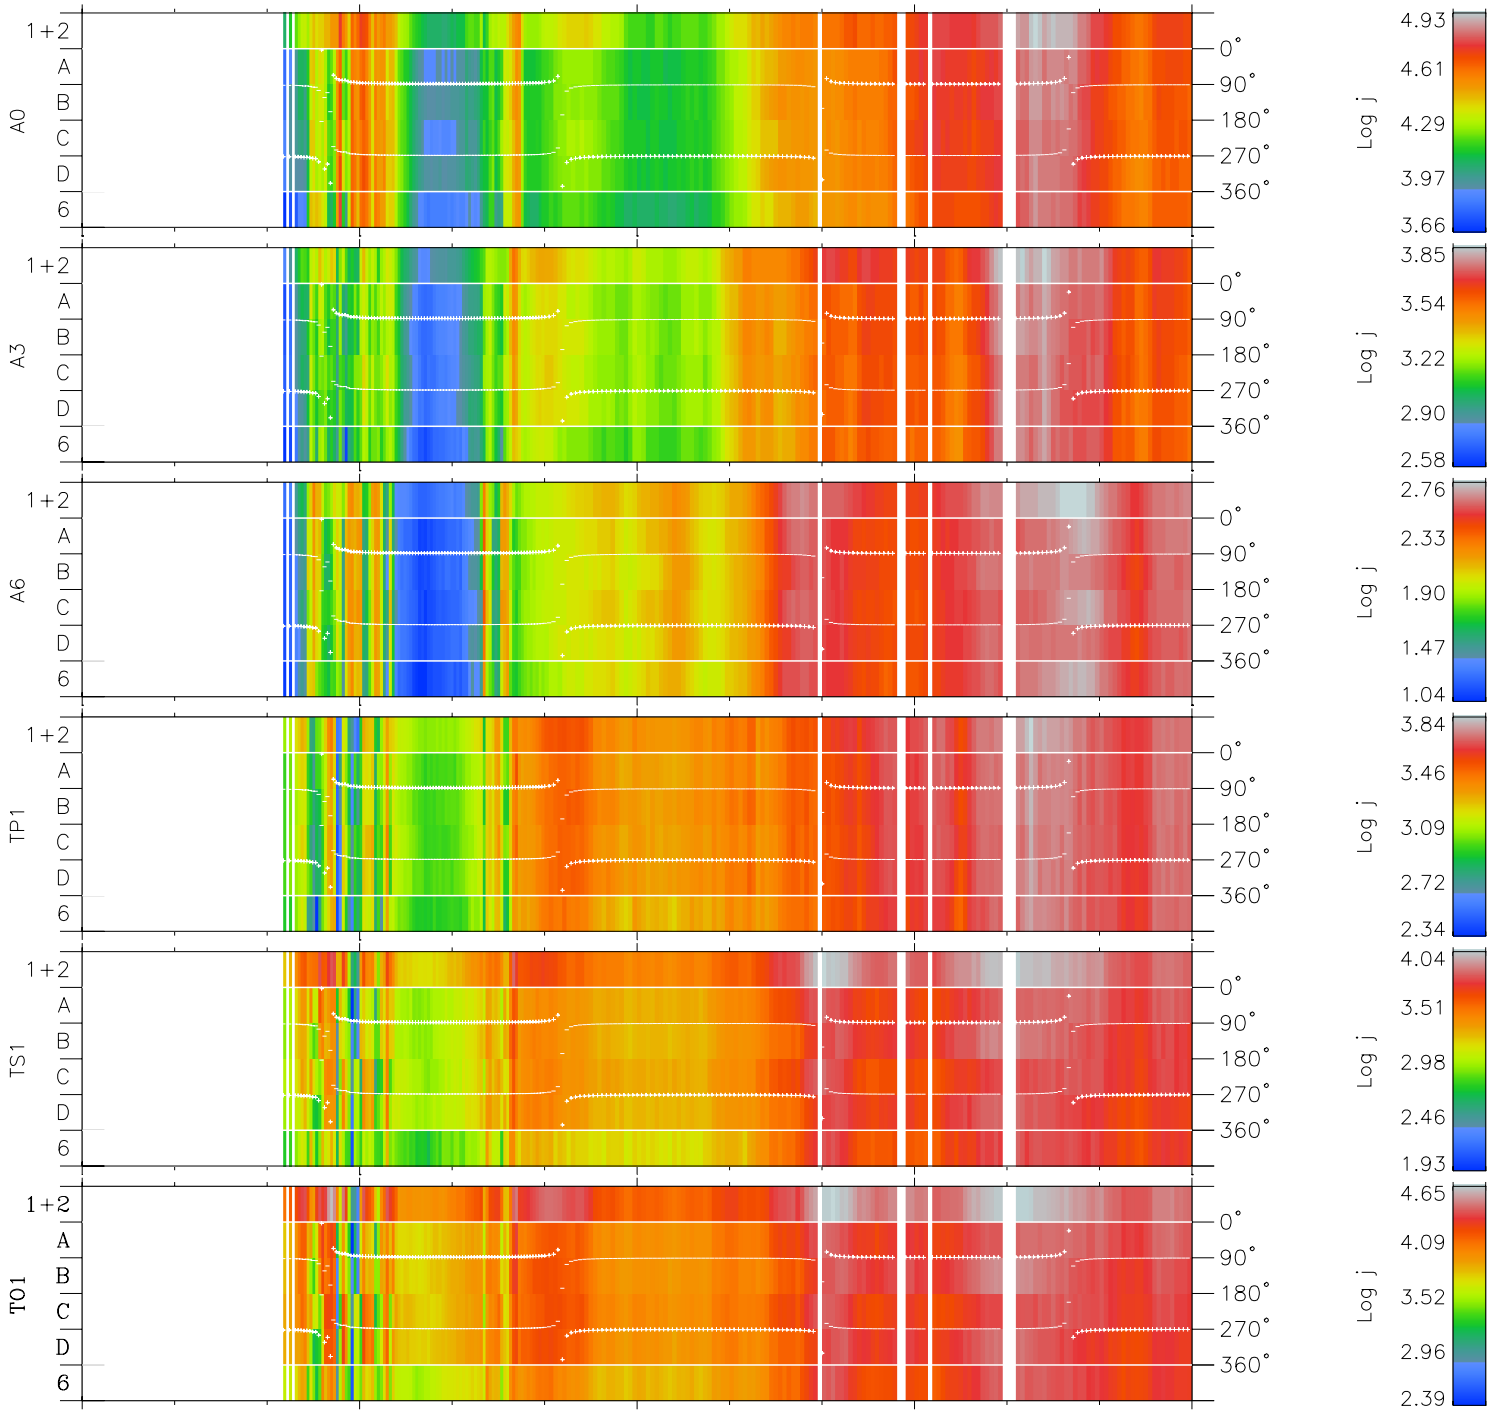

Galileo EPD Real Time Azimuth Anisotropies 98268

Software Version: RTAZIM_FLUX V 1.20
 Data Production: 06-03-00
 Plot Production: Sun Sep 16 15:16:18 2001
 Color File: wondr3
 Geofactor File: 1.1

00:00:00 1998-268	268-06	268-12	268-18	00:00:00 1998-269	
+	+	+	+	+	X JSE(R _j)
-6.38	-3.11	0.22	3.53	6.53	Y JSE(R _j)
-19.76	-17.73	-15.31	-12.20	-8.14	Z JSE(R _j)
0.89	0.69	0.49	0.26	0.01	

◇ = Jupiter look direction
 □ = Corotation look direction