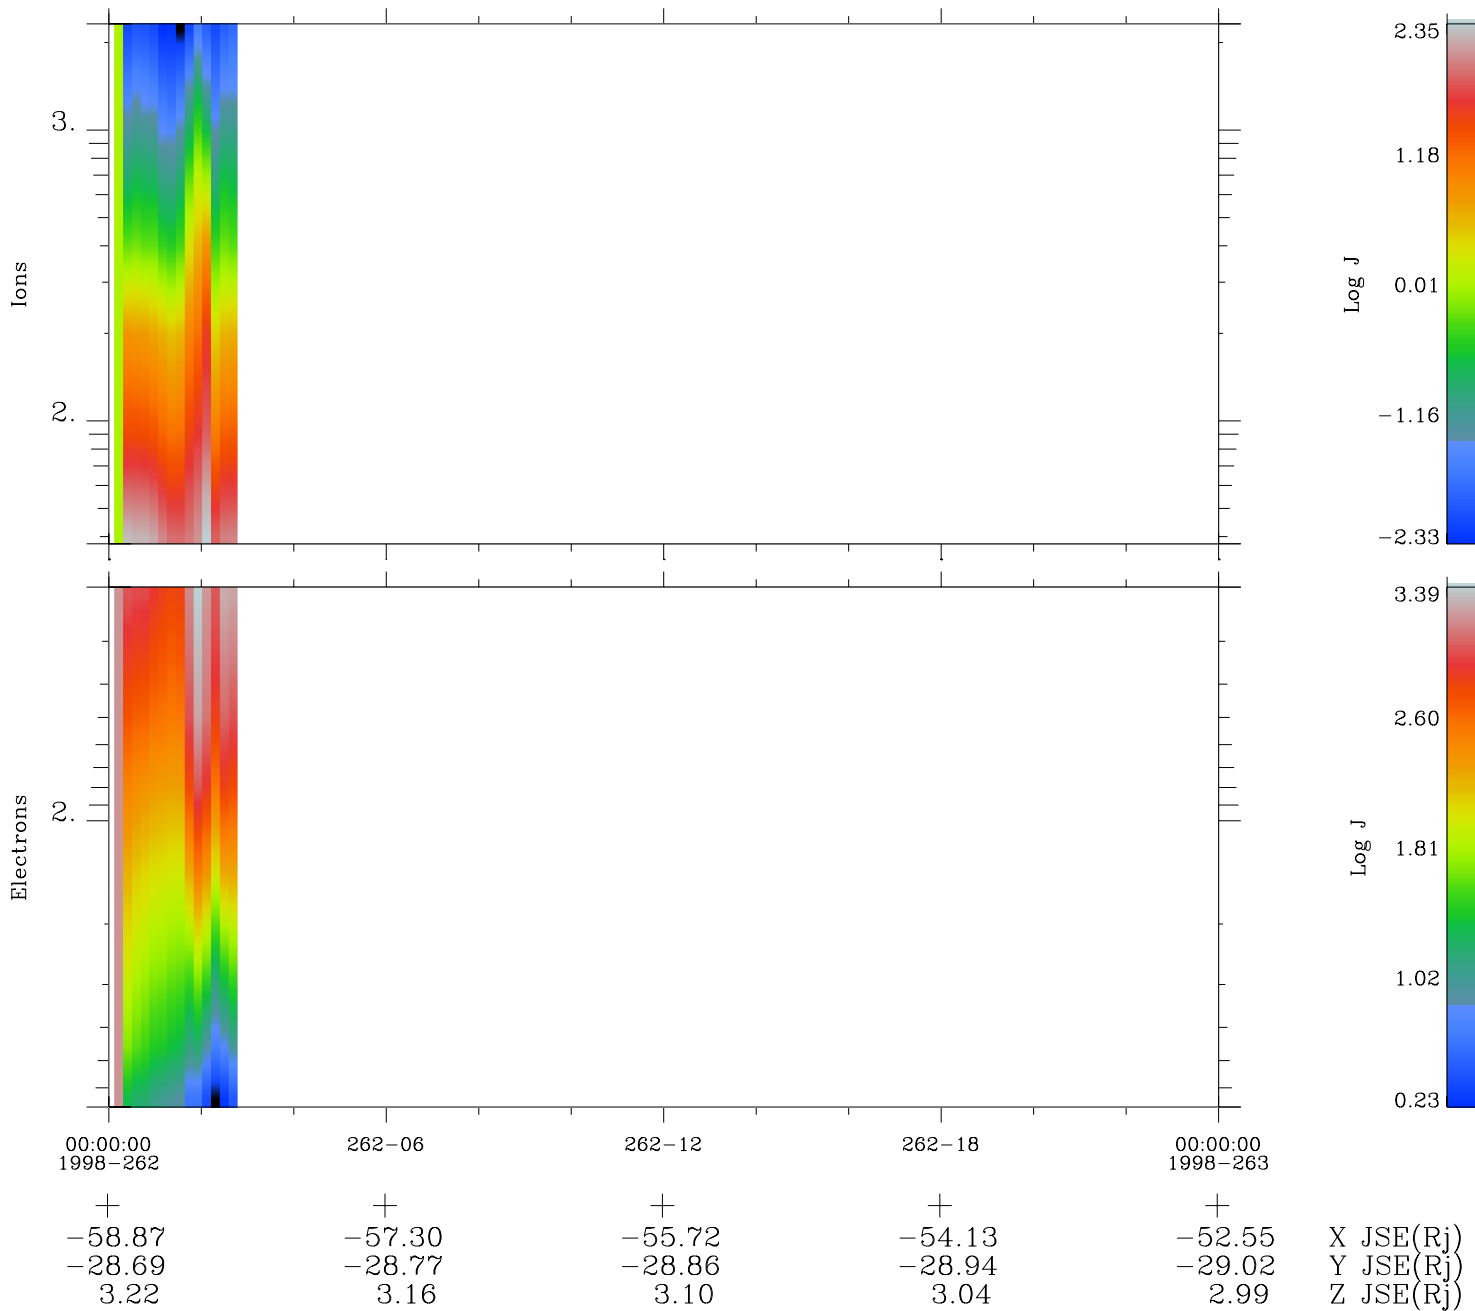

# Galileo EPD Real Time Omni Spectrum 98262

Software Version: RTSPEC\_OMNI V 1.20  
 Data Production: 06-03-00  
 Plot Production: Sun Sep 16 15:07:30 2001  
 Color File: wondr3  
 Geofactor File: 1.1

◇ = Jupiter look direction  
 □ = Corotation look direction