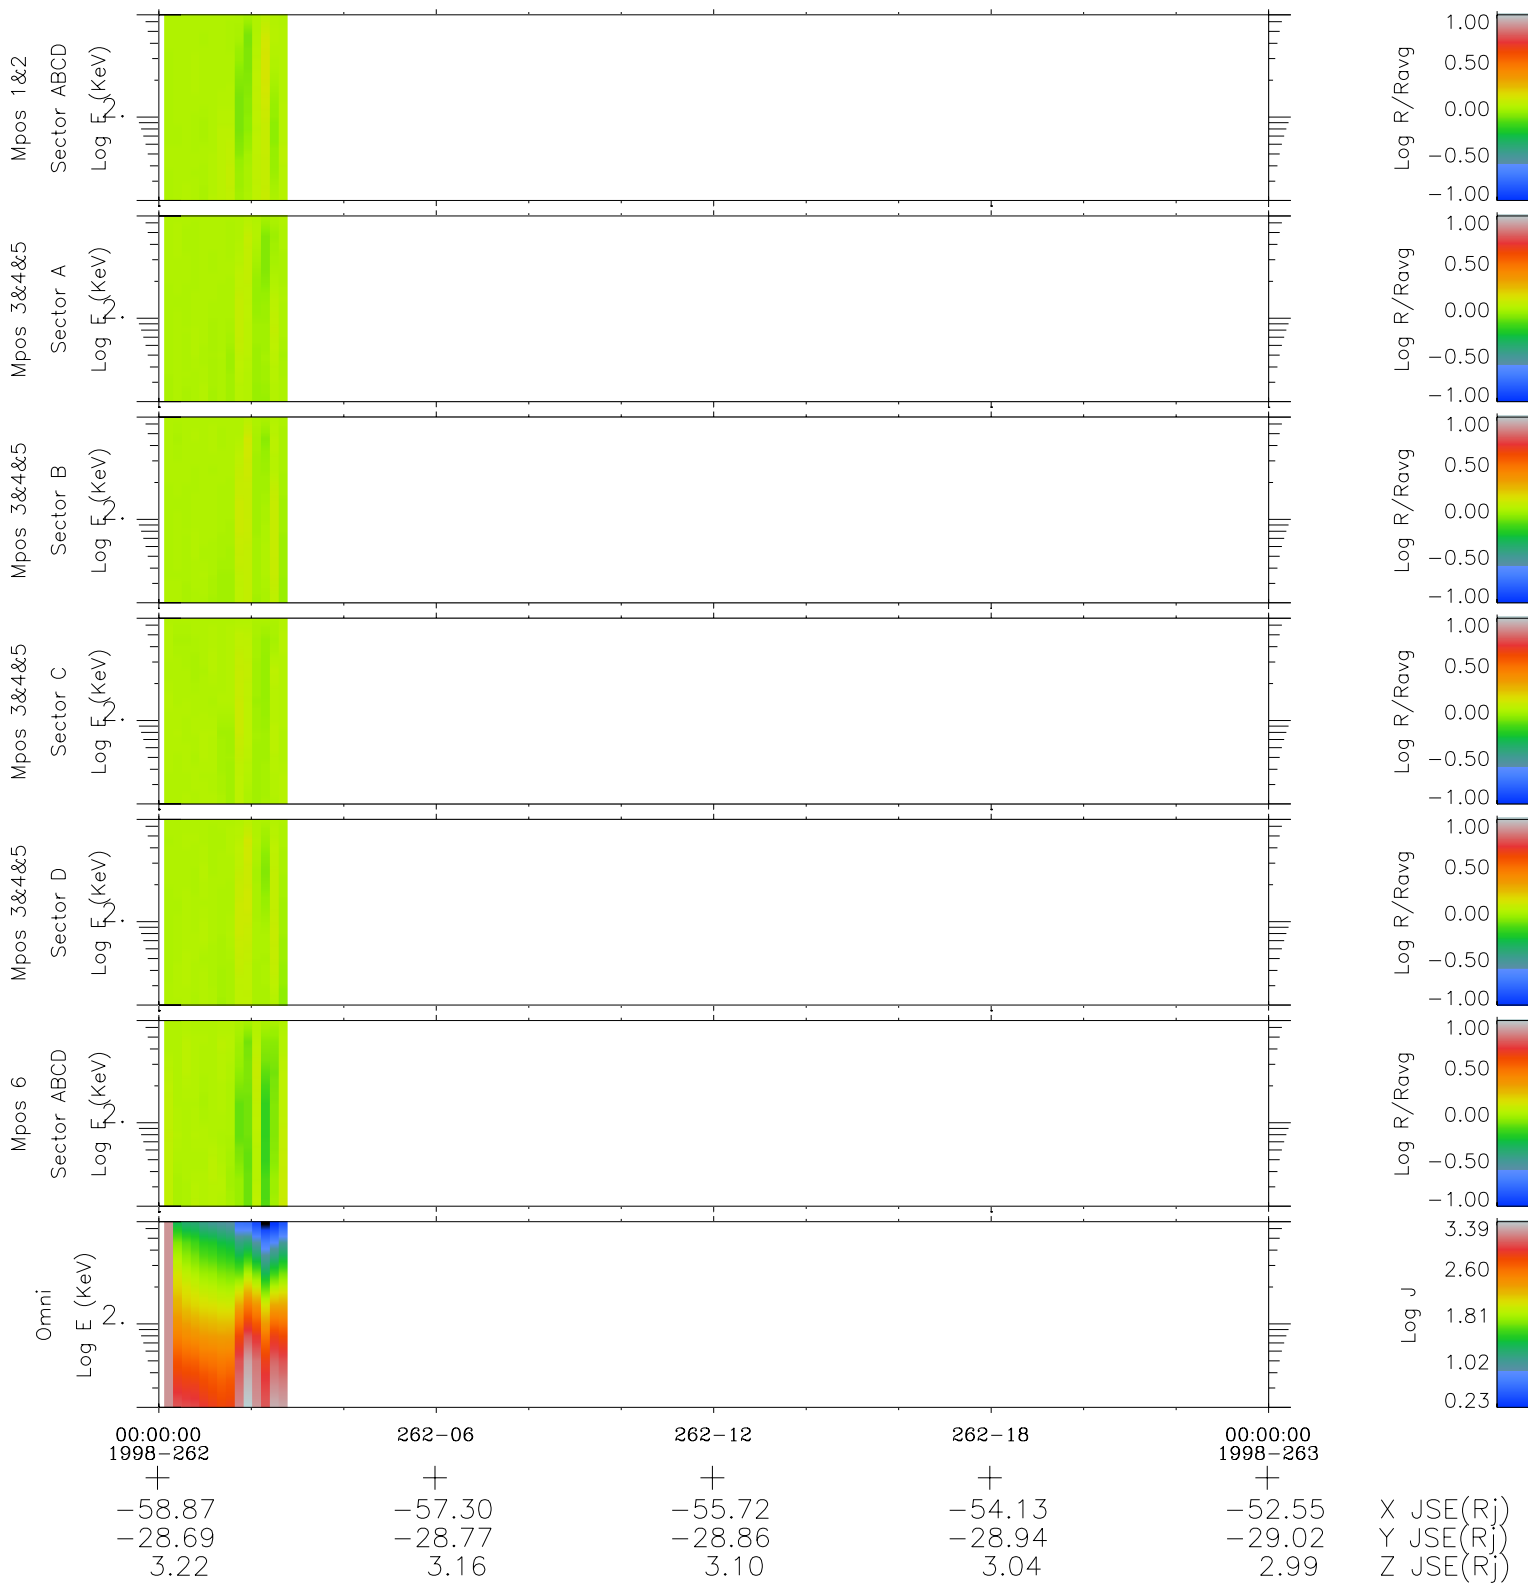

Galileo EPD Real Time R6 Electrons Spectra 98262

Software Version: RTSPEC_R6 V 1.20
 Data Production: 06-03-00
 Plot Production: Sun Sep 16 15:07:27 2001
 Color File: wondr3
 Geofactor File: 1.1

- ◇ = Jupiter look direction
- = Corotation look direction