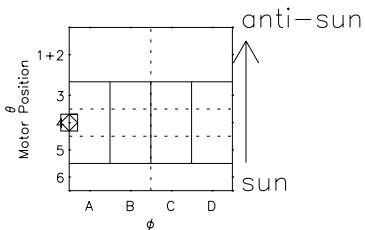

# Galileo EPD Real Time R6 Ions Spectra 98262

Software Version: RTSPEC\_R6 V 1.20  
 Data Production: 06-03-00  
 Plot Production: Sun Sep 16 15:07:23 2001  
 Color File: wondr3  
 Geofactor File: 1.1

- ◇ = Jupiter look direction
- = Corotation look direction