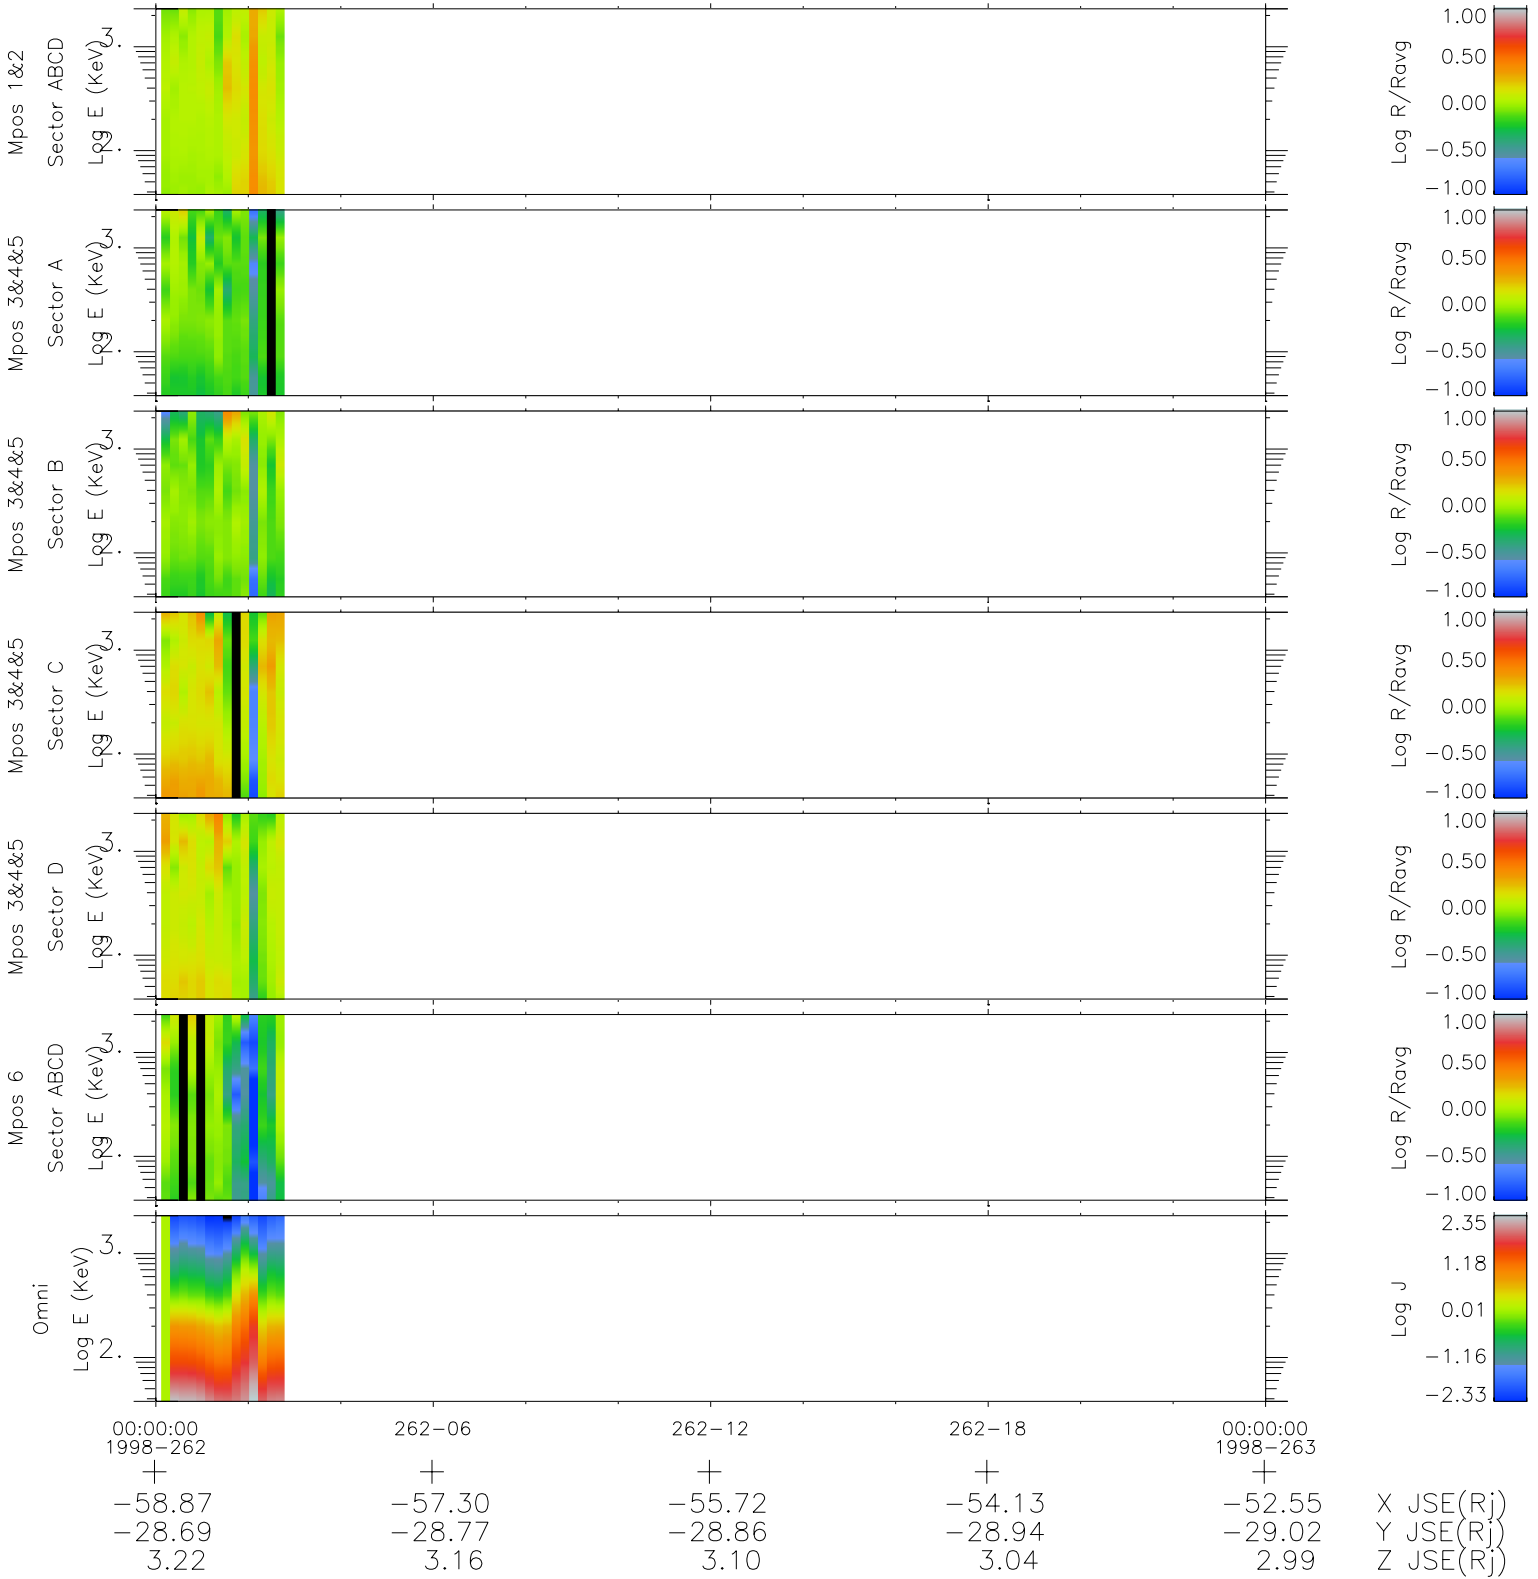

# Galileo EPD Real Time R6 Ions Spectra 98262

Software Version: RTSPEC\_R6 V 1.20  
 Data Production: 06-03-00  
 Plot Production: Sun Sep 16 15:07:23 2001  
 Color File: wondr3  
 Geofactor File: 1.1

- ◇ = Jupiter look direction
- = Corotation look direction