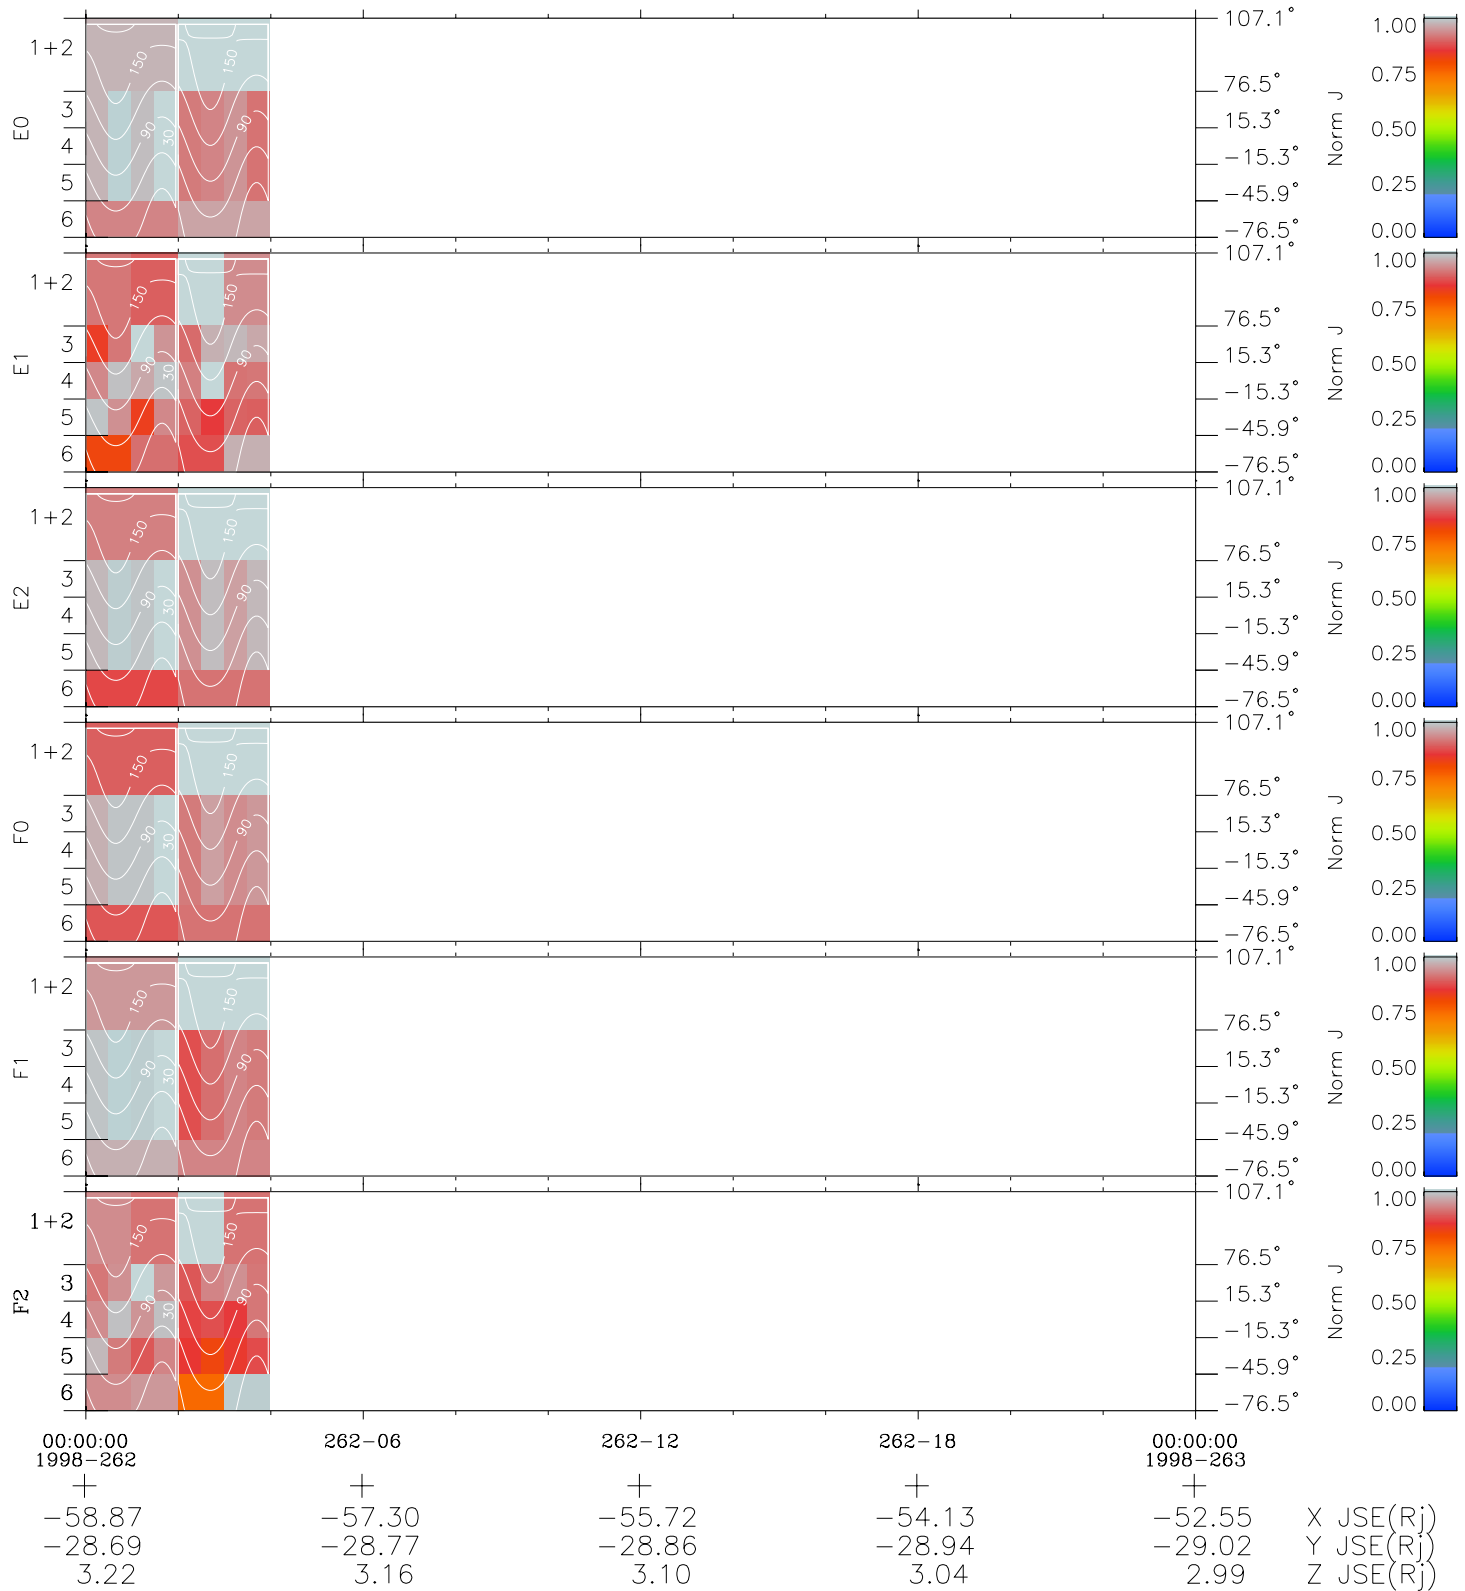

# Galileo EPD Real Time All-Sky Anisotropies 98262

Software Version: RTSKY\_NORM V 1.20  
 Data Production: 06-03-00  
 Plot Production: Sun Sep 16 15:07:44 2001  
 Color File: wondr3  
 Geofactor File: 1.1

- ◇ = Jupiter look direction
- = Corotation look direction