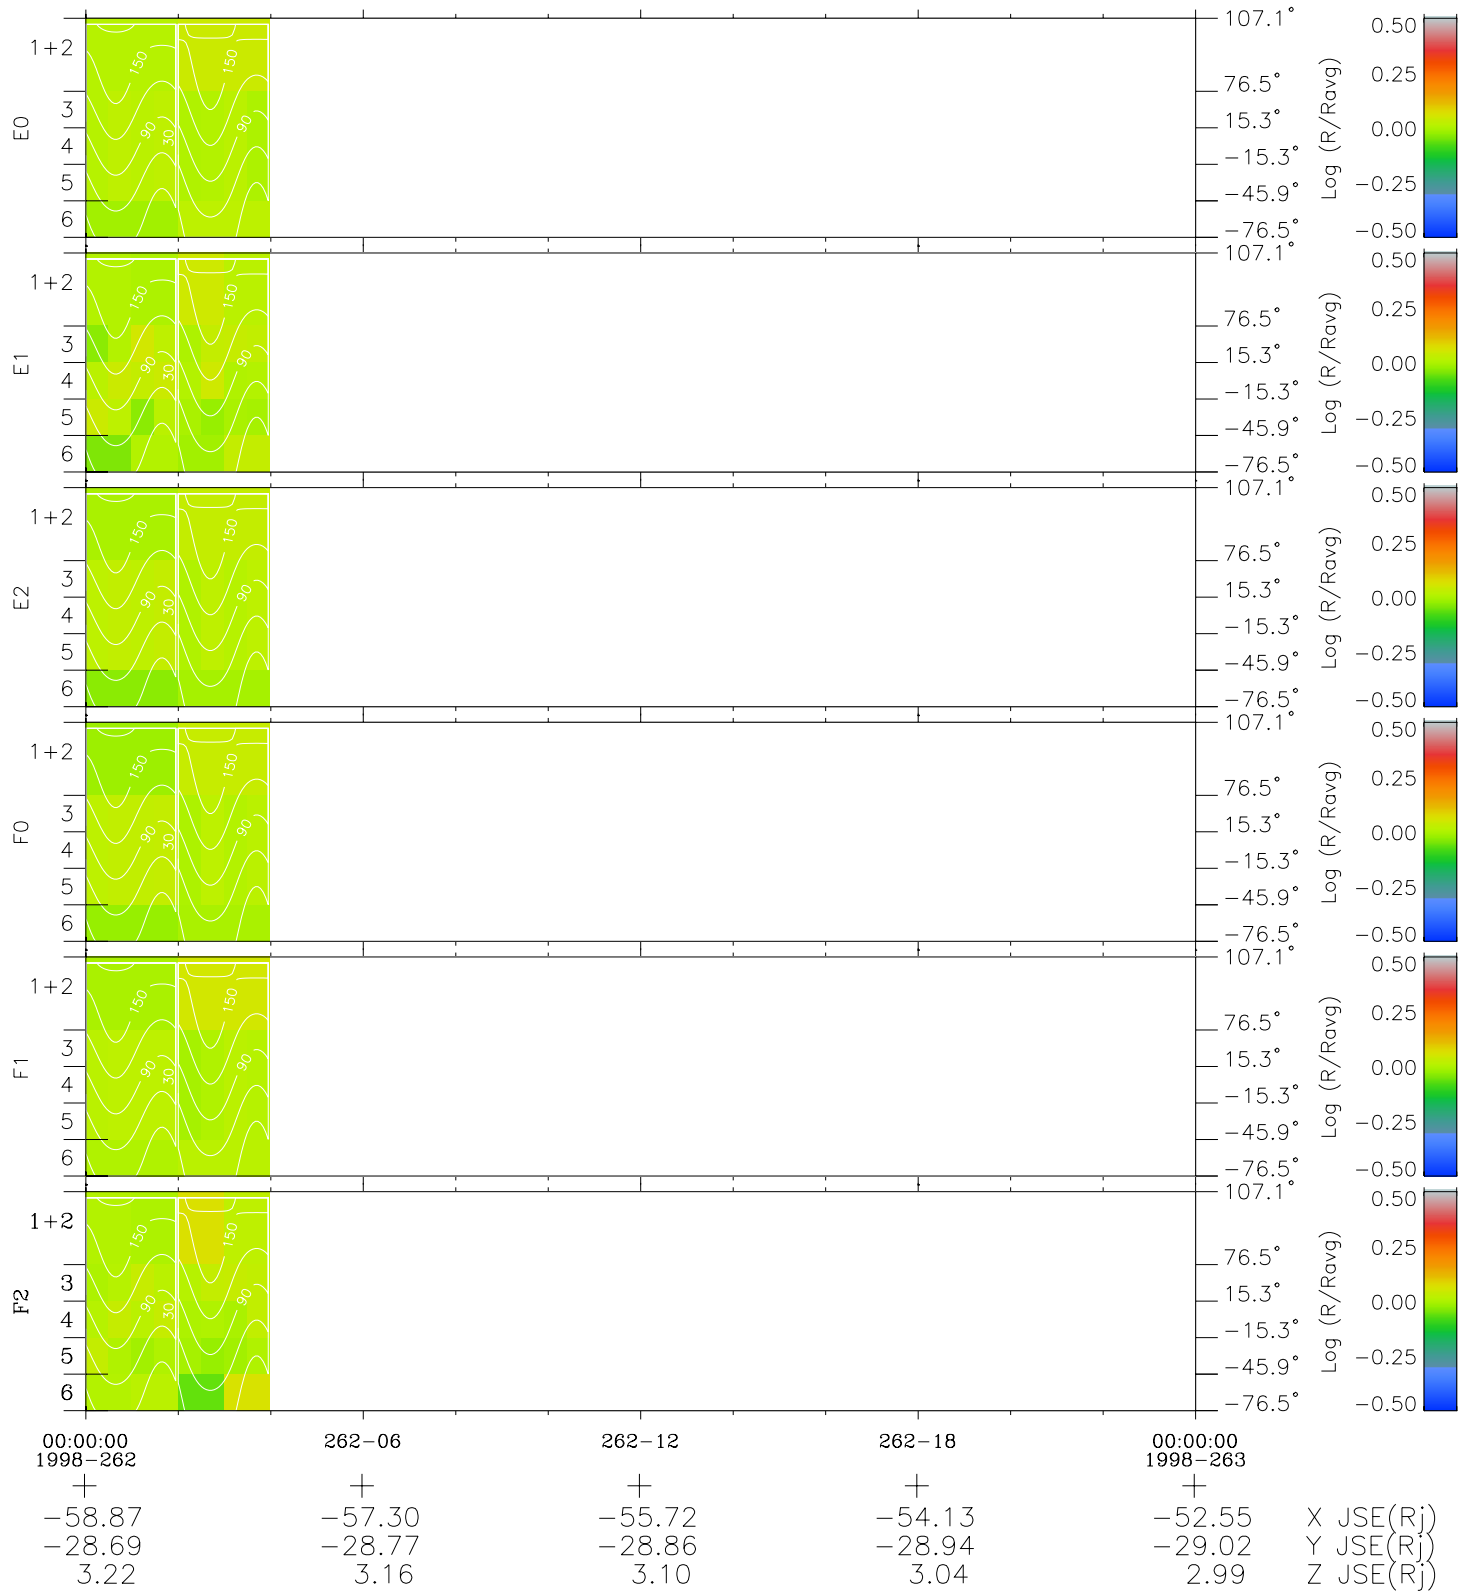

Galileo EPD Real Time All-Sky Anisotropies 98262

Software Version: RTSKY_MEAN V 1.20
 Data Production: 06-03-00
 Plot Production: Sun Sep 16 15:07:35 2001
 Color File: wondr3
 Geofactor File: 1.1

- ◇ = Jupiter look direction
- = Corotation look direction