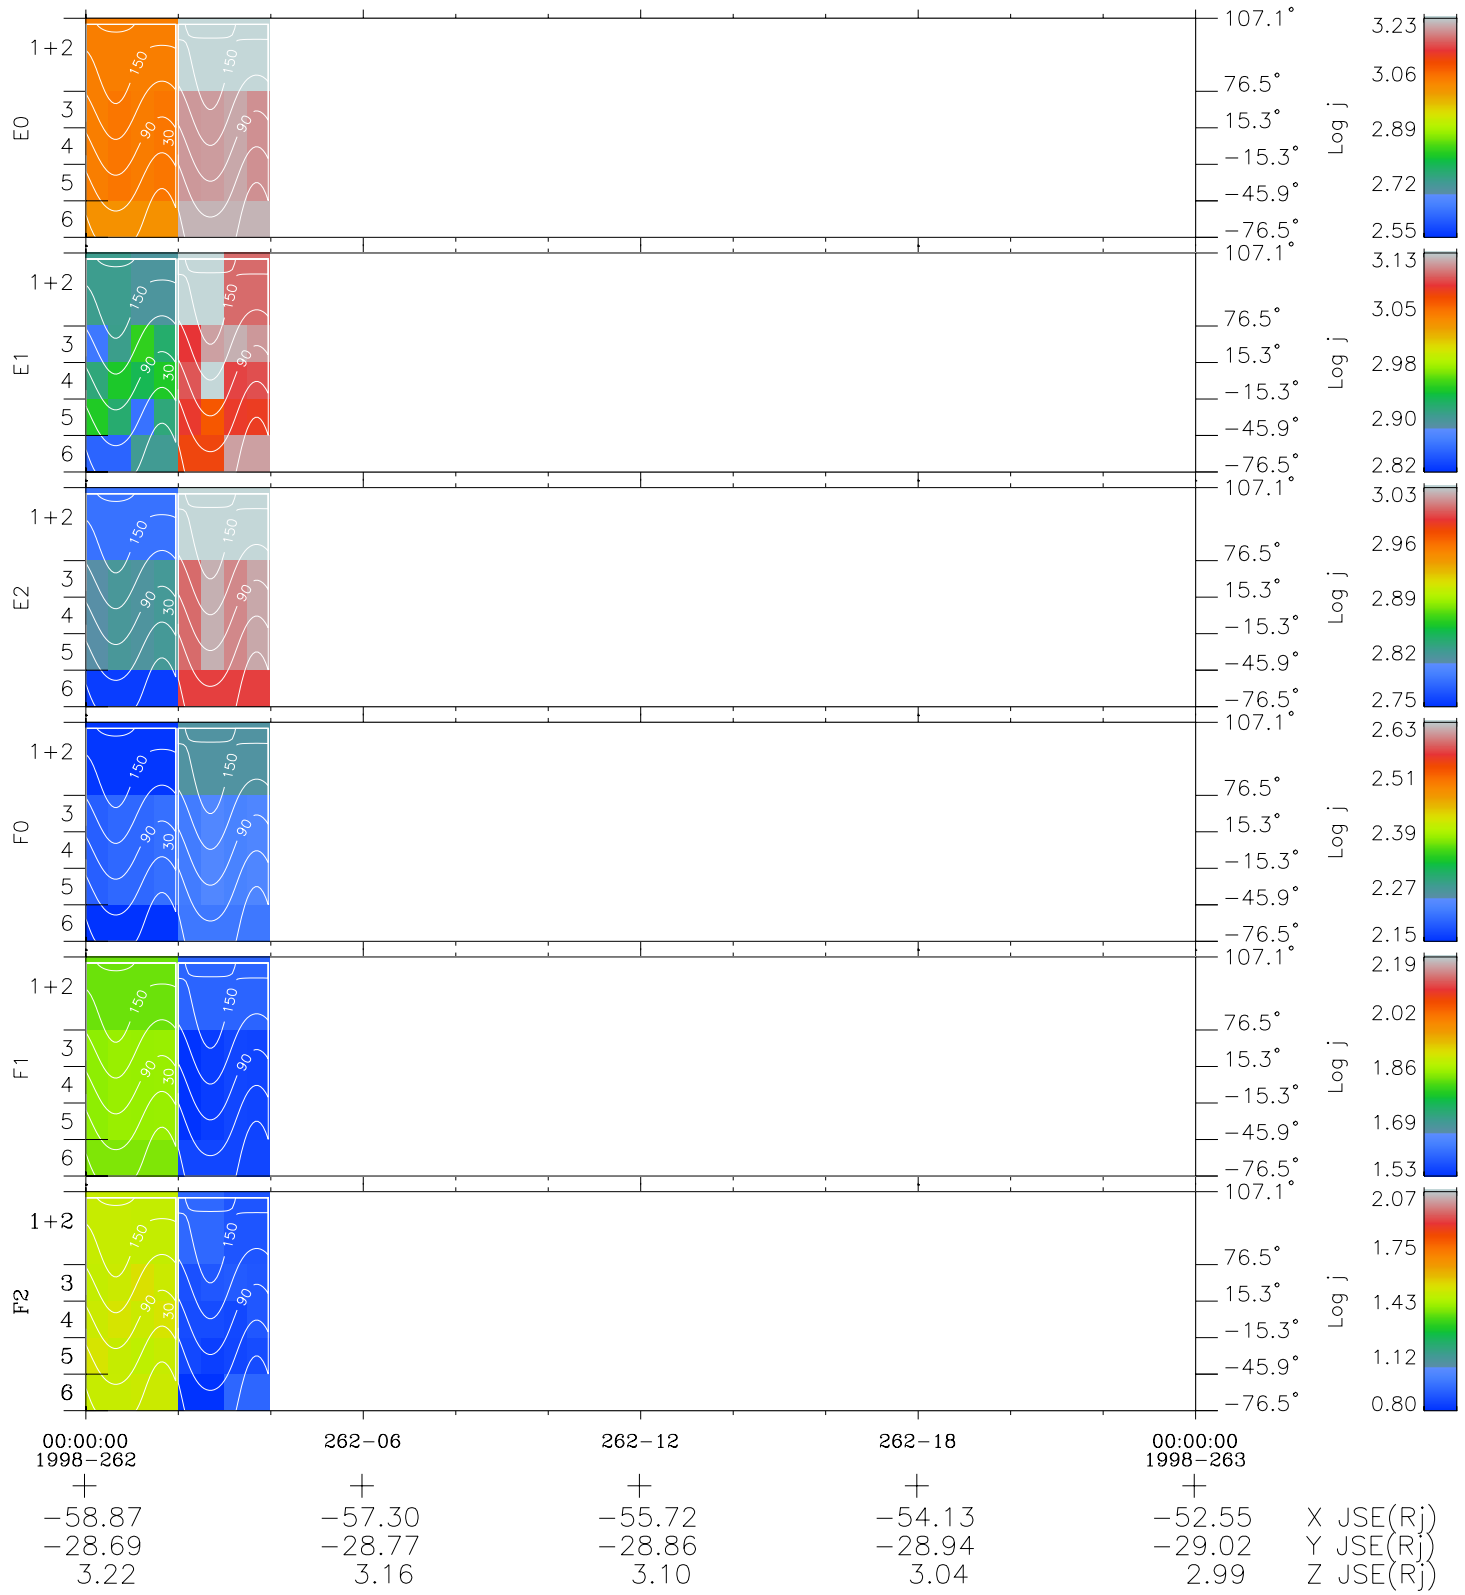

Galileo EPD Real Time All-Sky Anisotropies 98262

Software Version: RTSKY_FLUX V 1.20
 Data Production: 06-03-00
 Plot Production: Sun Sep 16 15:07:39 2001
 Color File: wondr3
 Geofactor File: 1.1

◇ = Jupiter look direction
 □ = Corotation look direction