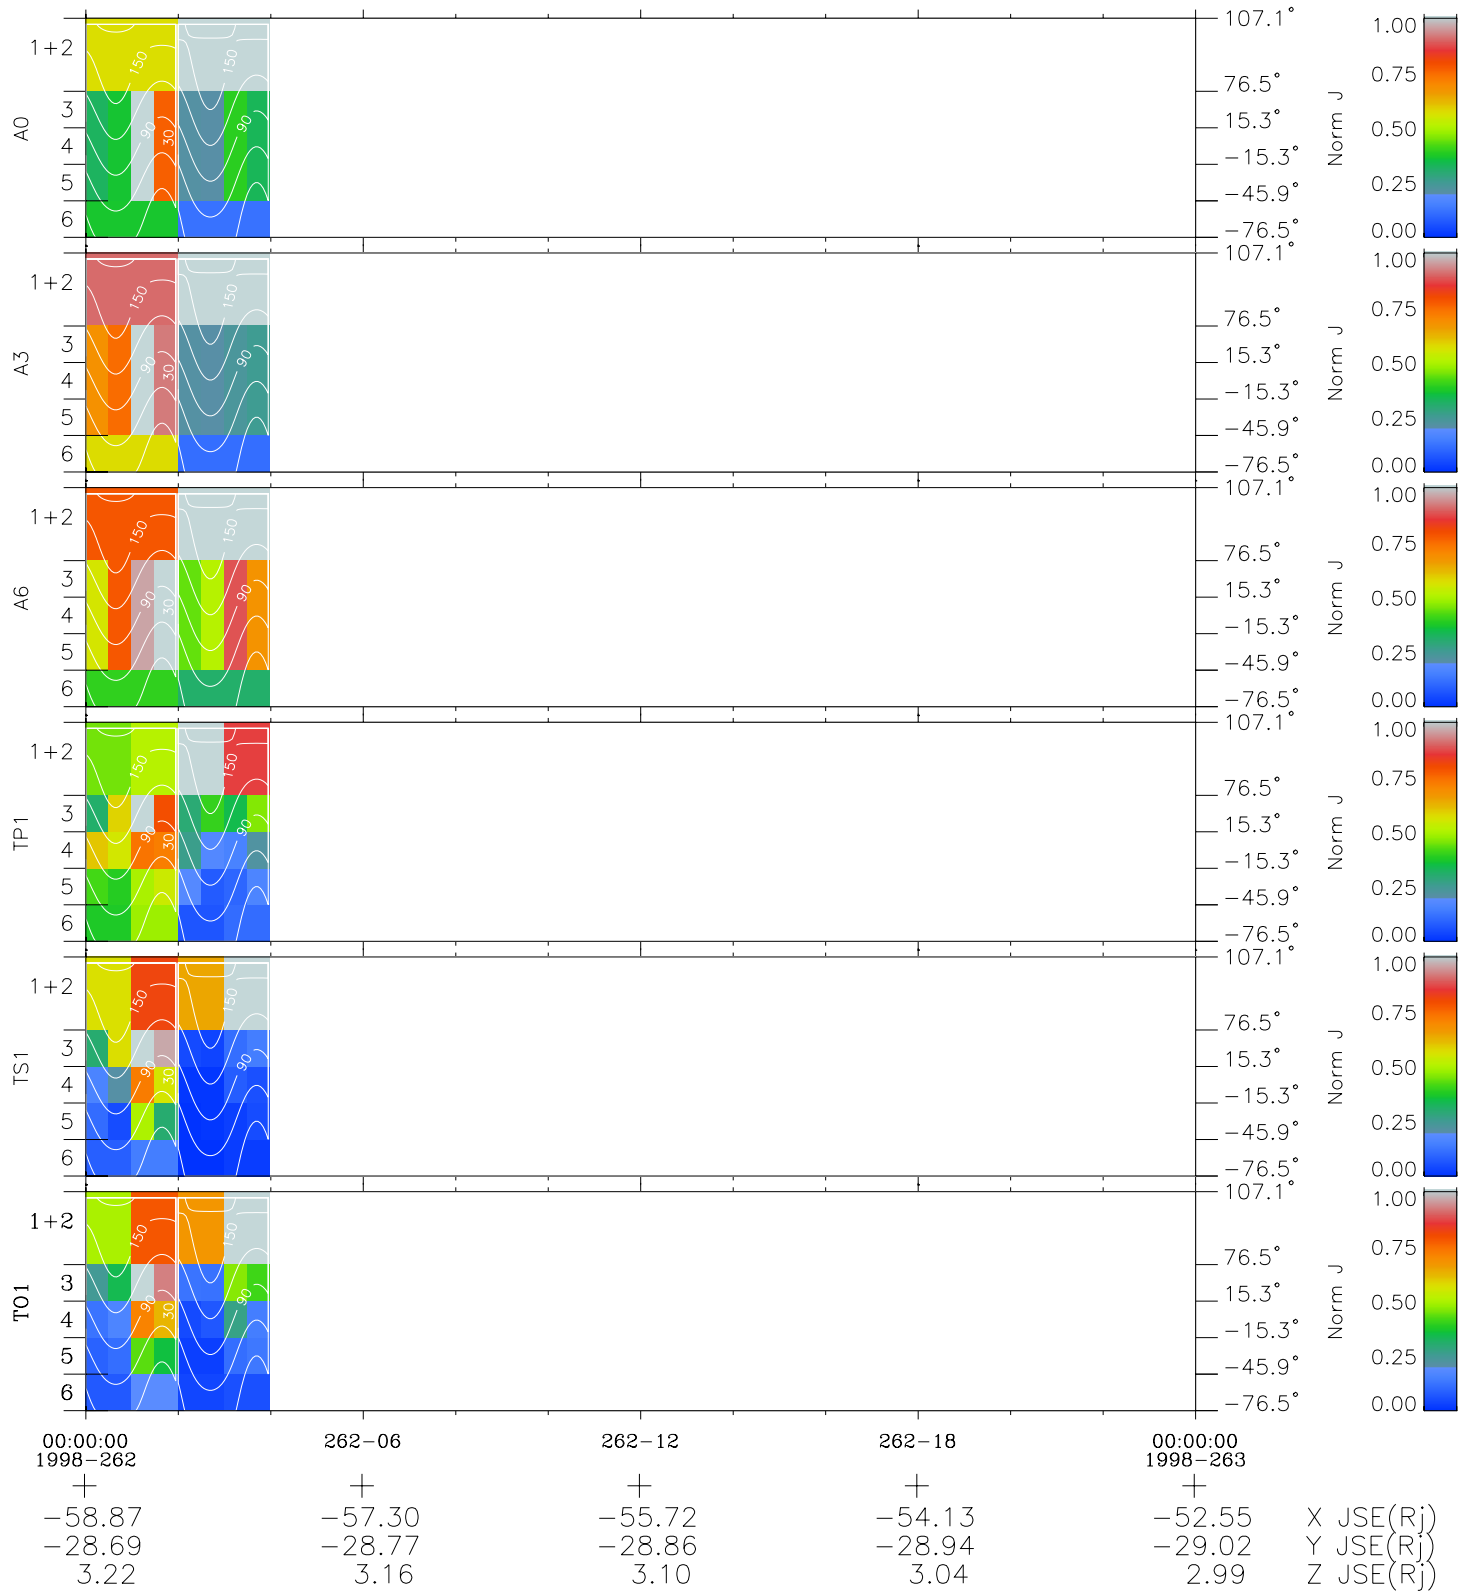

# Galileo EPD Real Time All-Sky Anisotropies 98262

Software Version: RTSKY\_NORM V 1.20  
 Data Production: 06-03-00  
 Plot Production: Sun Sep 16 15:07:42 2001  
 Color File: wondr3  
 Geofactor File: 1.1

- ◇ = Jupiter look direction
- = Corotation look direction