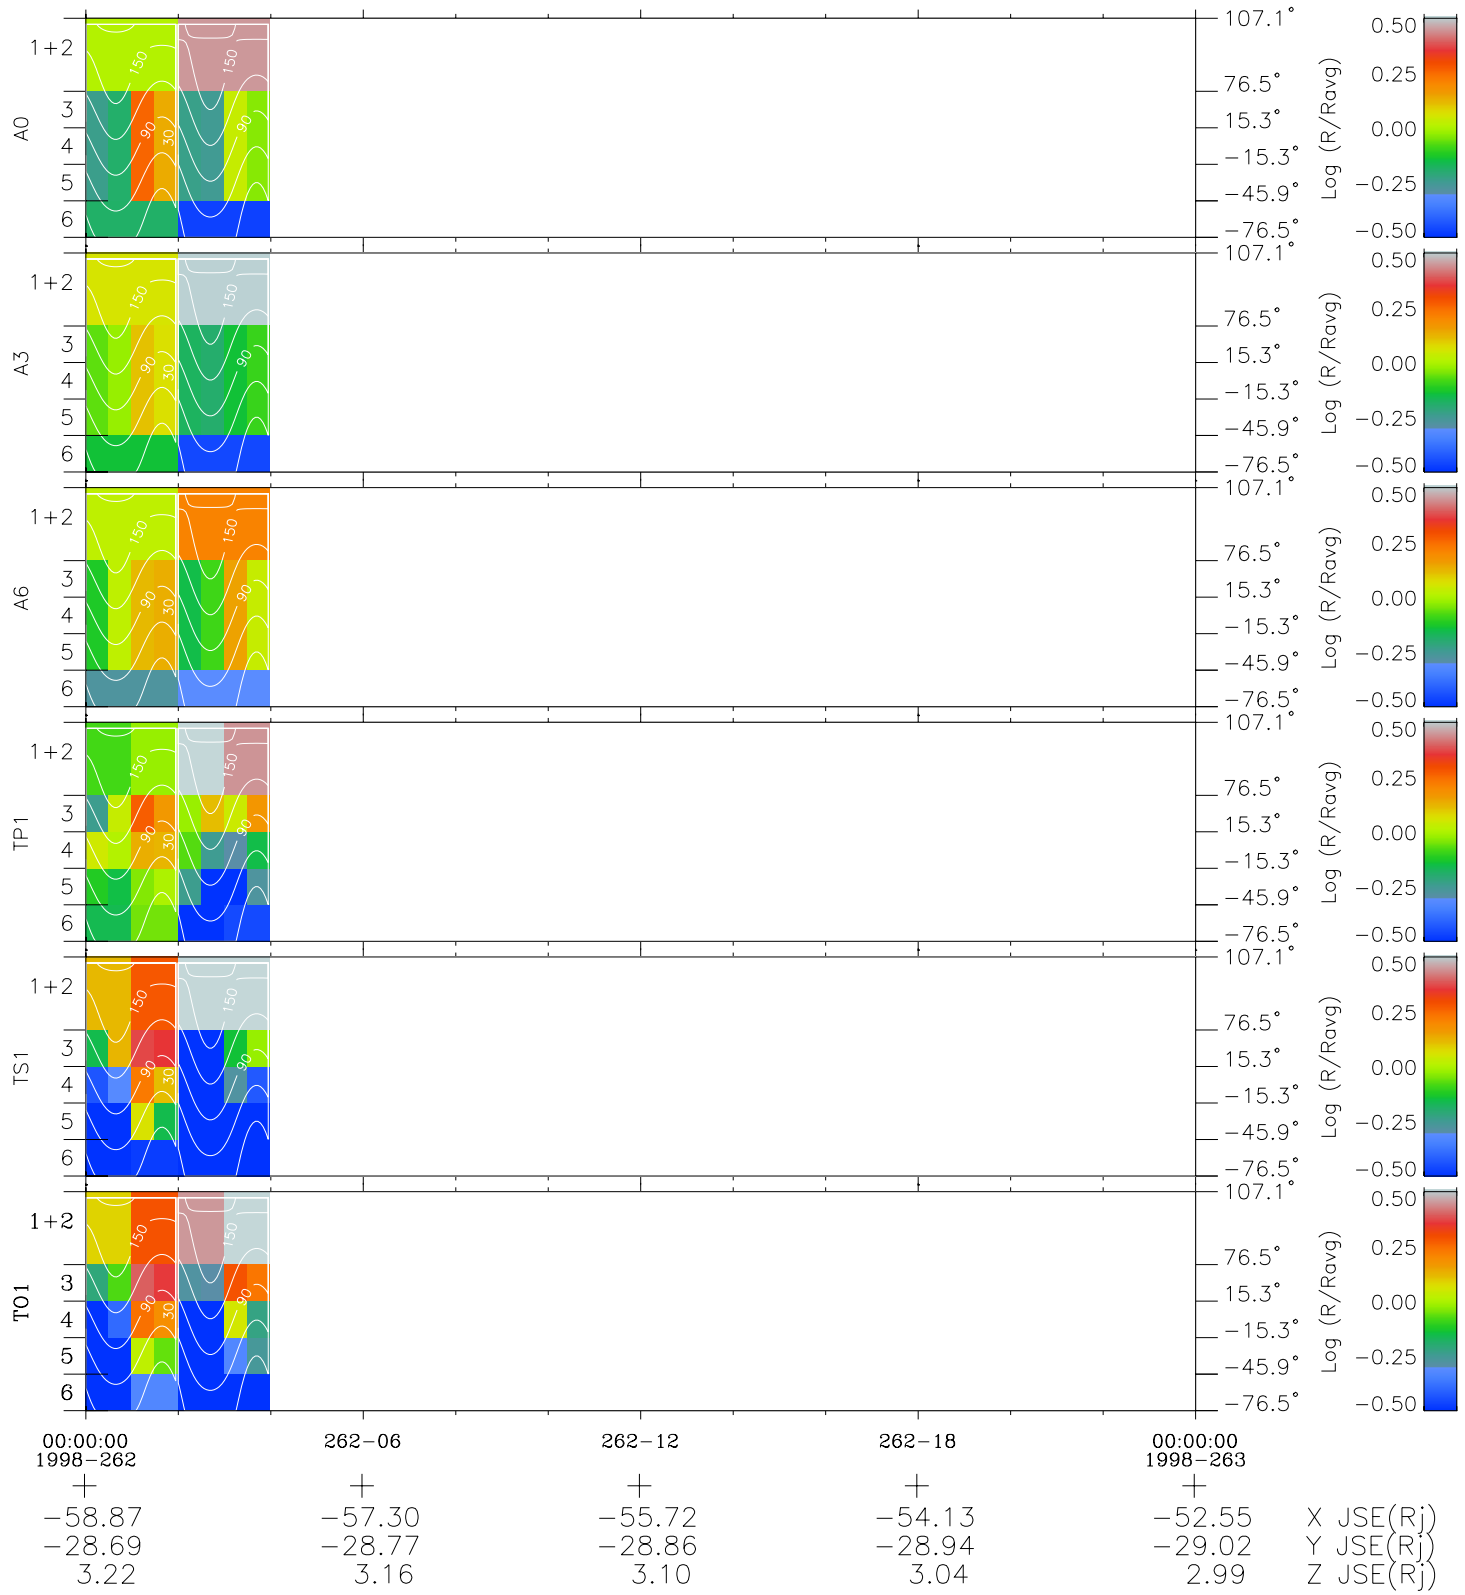

Galileo EPD Real Time All-Sky Anisotropies 98262

Software Version: RTSKY_MEAN V 1.20
 Data Production: 06-03-00
 Plot Production: Sun Sep 16 15:07:33 2001
 Color File: wondr3
 Geofactor File: 1.1

◇ = Jupiter look direction
 □ = Corotation look direction