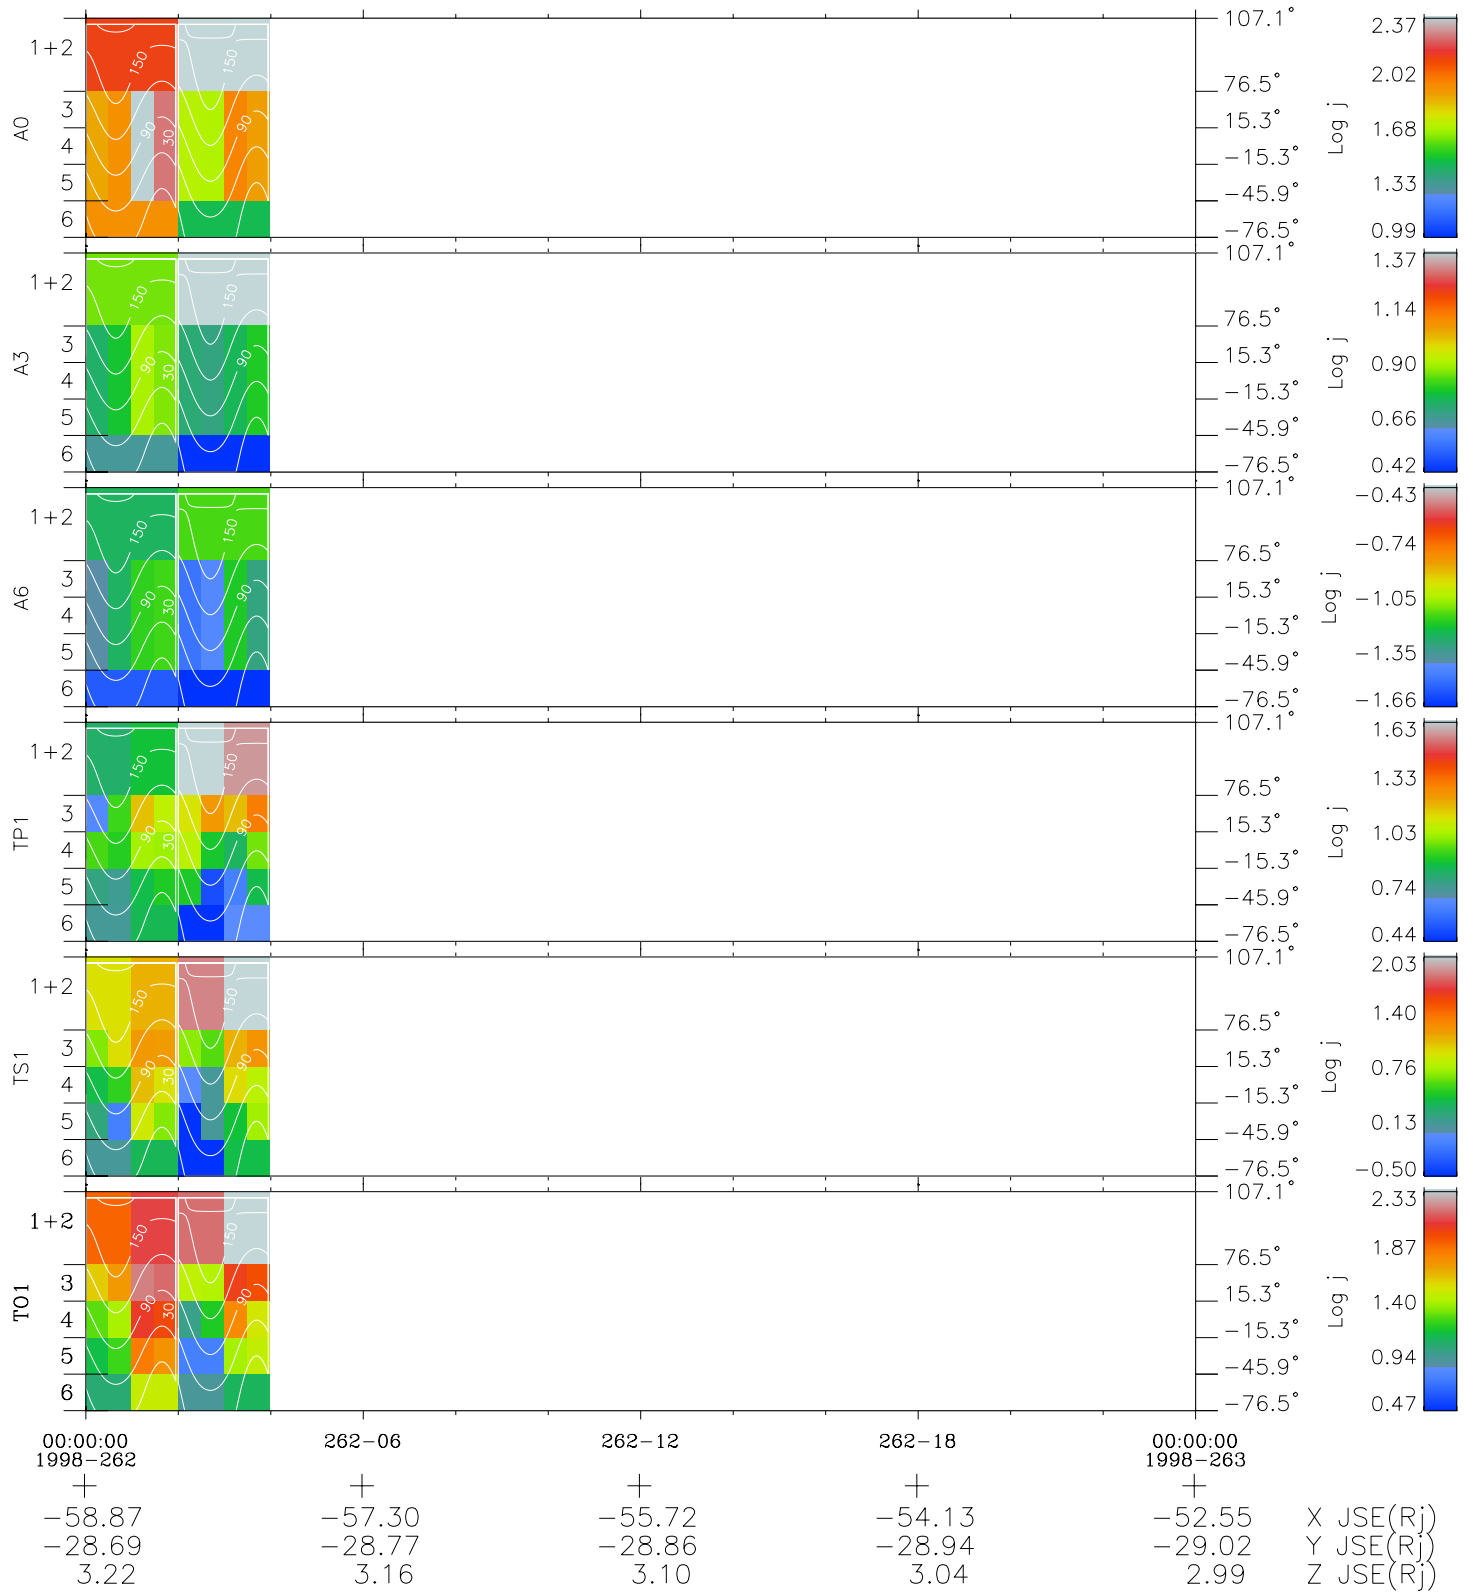

# Galileo EPD Real Time All-Sky Anisotropies 98262

Software Version: RTSKY\_FLUX V 1.20  
 Data Production: 06-03-00  
 Plot Production: Sun Sep 16 15:07:37 2001  
 Color File: wondr3  
 Geofactor File: 1.1

◇ = Jupiter look direction  
 □ = Corotation look direction