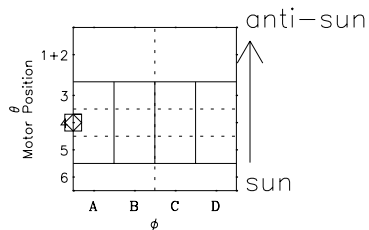

Galileo EPD Real-Time Omni 98262

Software Version: RTLINE_OMNI V 1.20
Data Production: 06-03-00
Plot Production: Sun Sep 16 15:08:10 2001

◇ = Jupiter look direction
□ = Corotation look direction