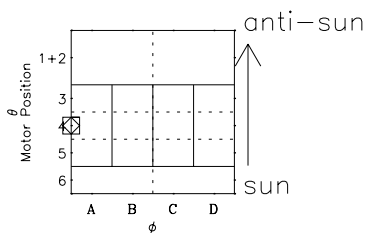

Galileo EPD Real-Time Six-Sector 98262

Software Version: RTLINE_R6 V 1.20
Data Production: 06-03-00
Plot Production: Sun Sep 16 15:08:15 2001

◇ = Jupiter look direction
□ = Corotation look direction