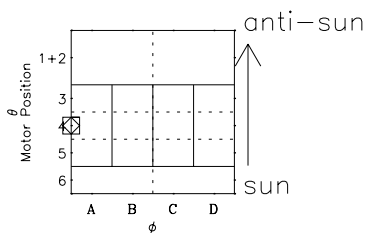

# Galileo EPD Real-Time Six-Sector 98262

Software Version: RTLINE\_R6 V 1.20  
Data Production: 06-03-00  
Plot Production: Sun Sep 16 15:08:15 2001

◇ = Jupiter look direction  
□ = Corotation look direction