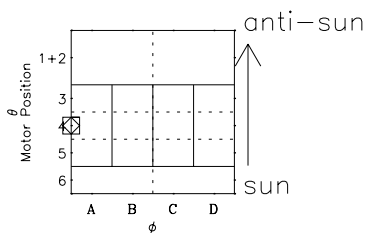

# Galileo EPD Real-Time Six-Sector 98262

Software Version: RTLINE\_R6 V 1.20  
Data Production: 06-03-00  
Plot Production: Sun Sep 16 15:08:14 2001

◇ = Jupiter look direction  
□ = Corotation look direction