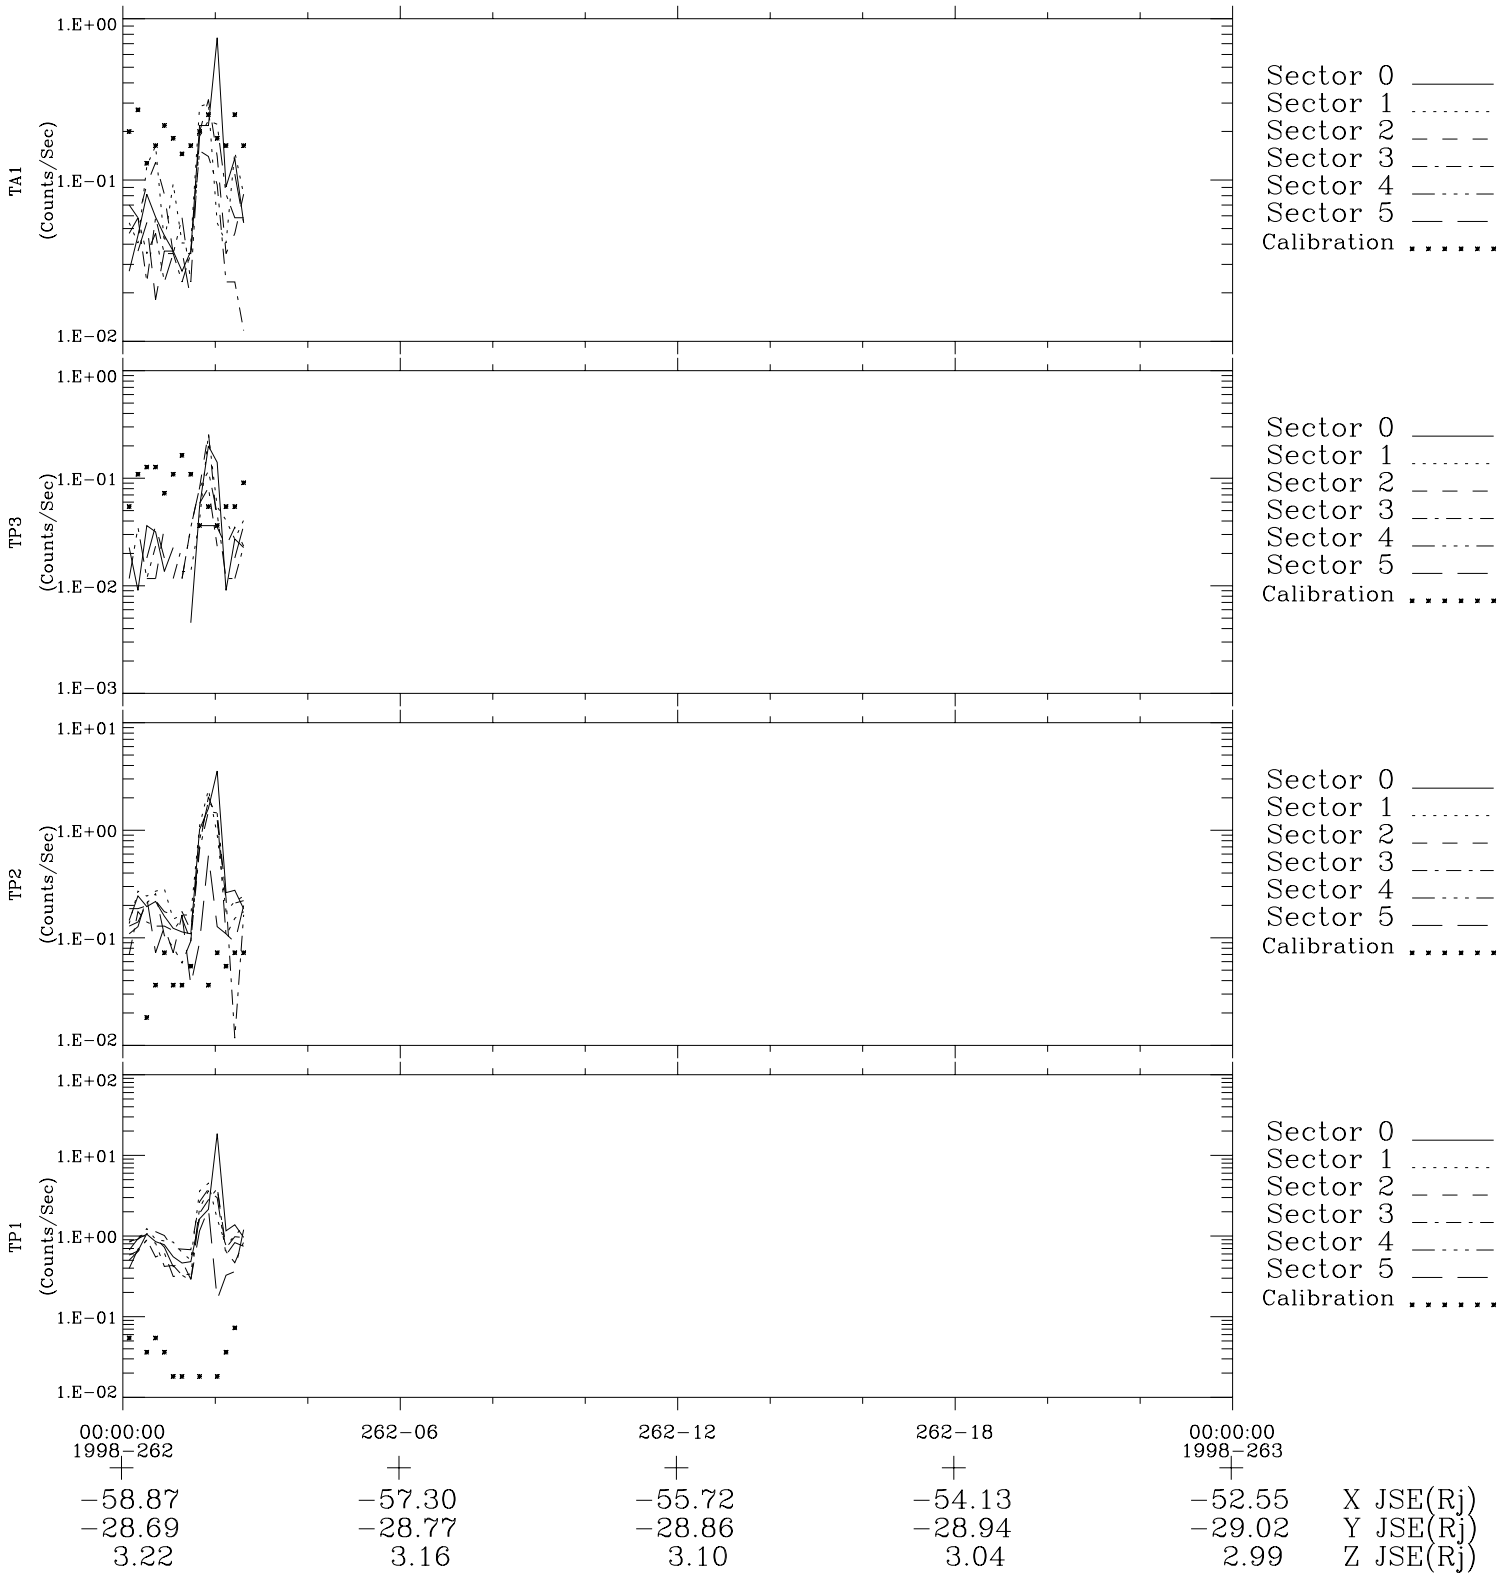

# Galileo EPD Real-Time Six-Sector 98262

Software Version: RTLINE\_R6 V 1.20  
Data Production: 06-03-00  
Plot Production: Sun Sep 16 15:08:14 2001

◇ = Jupiter look direction  
□ = Corotation look direction