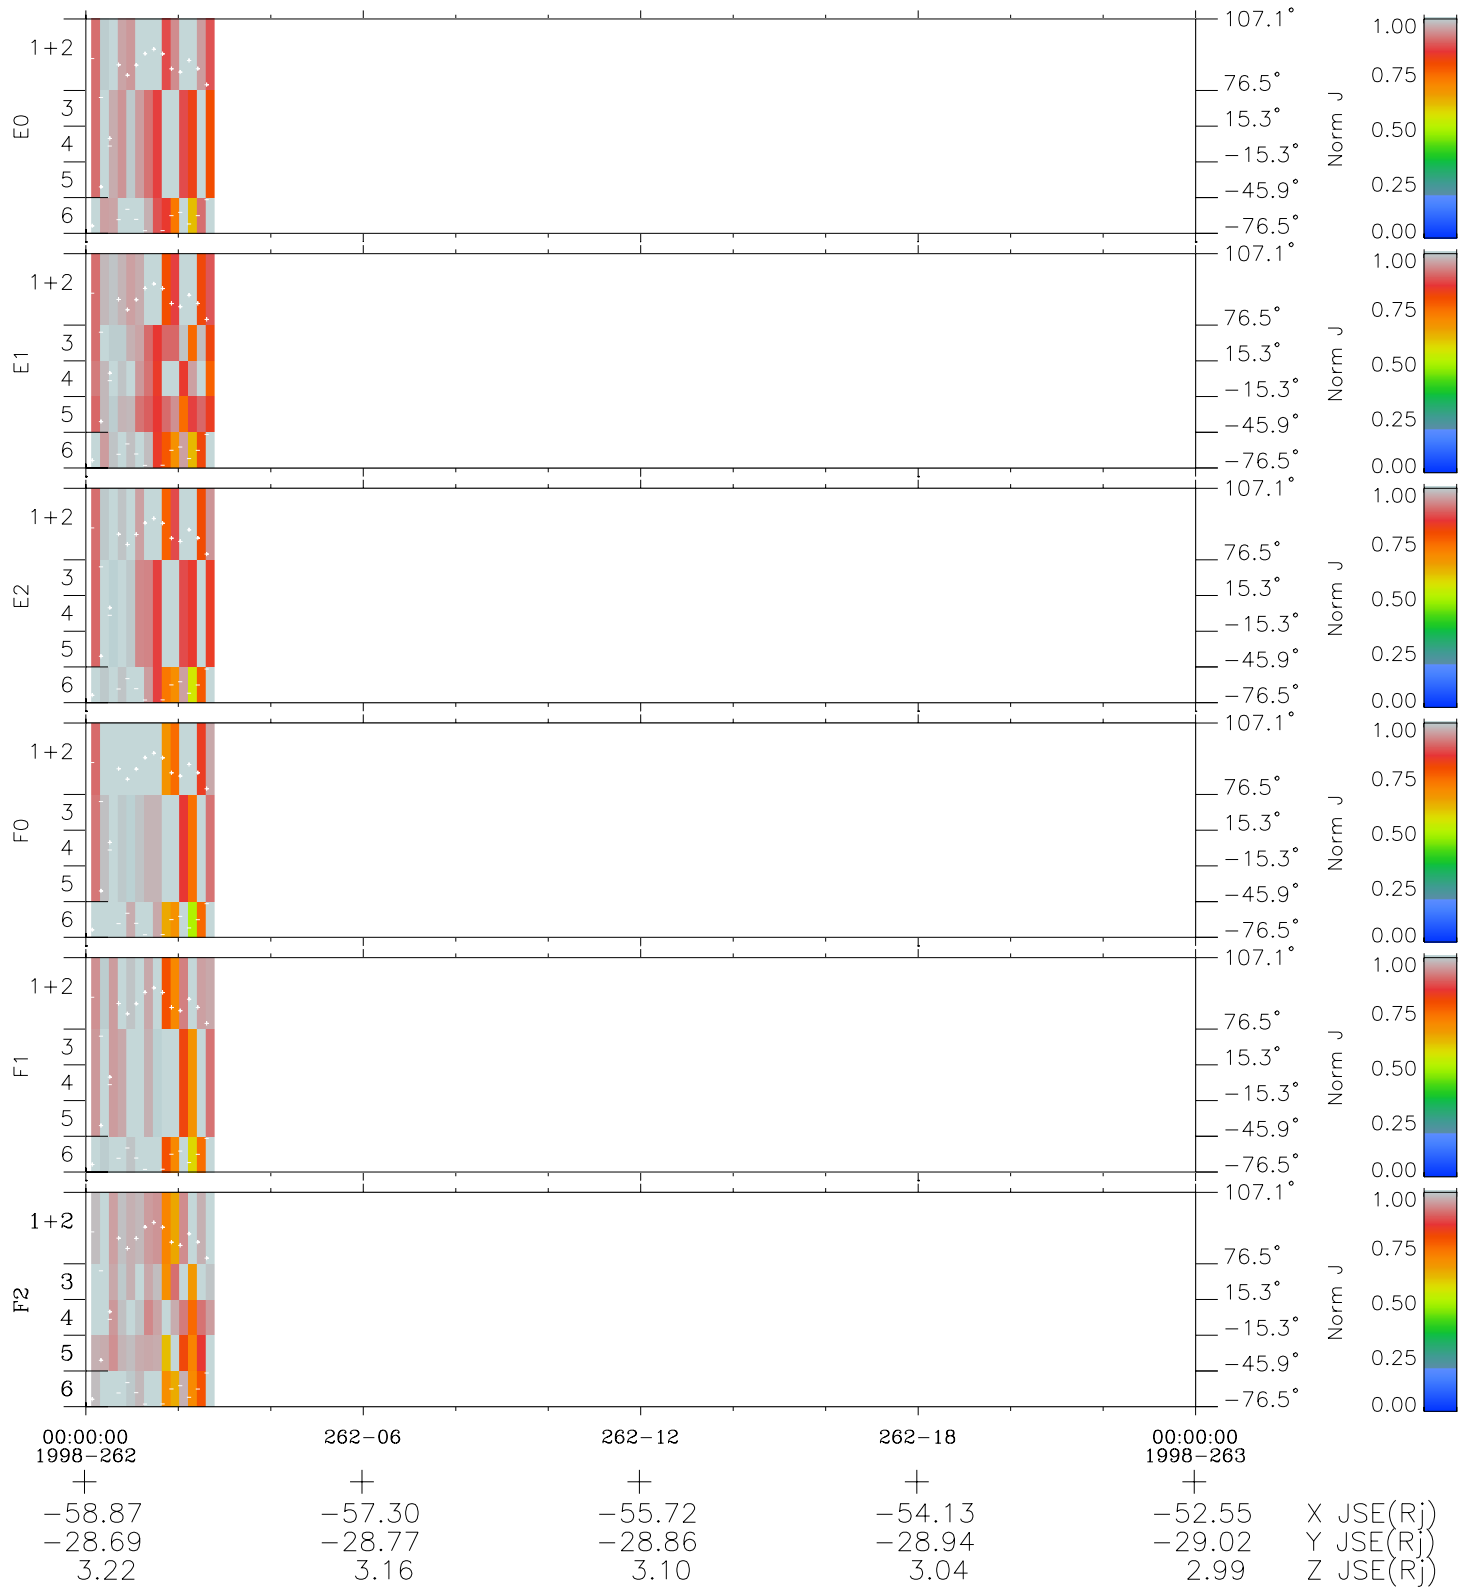

Galileo EPD Real Elevation Anisotropies 98262

Software Version: RTELEV_NORM V 1.20
Data Production: 06-03-00
Plot Production: Sun Sep 16 15:07:56 2001
Color File: wondr3
Geofactor File: 1.1

- ◇ = Jupiter look direction
- = Corotation look direction