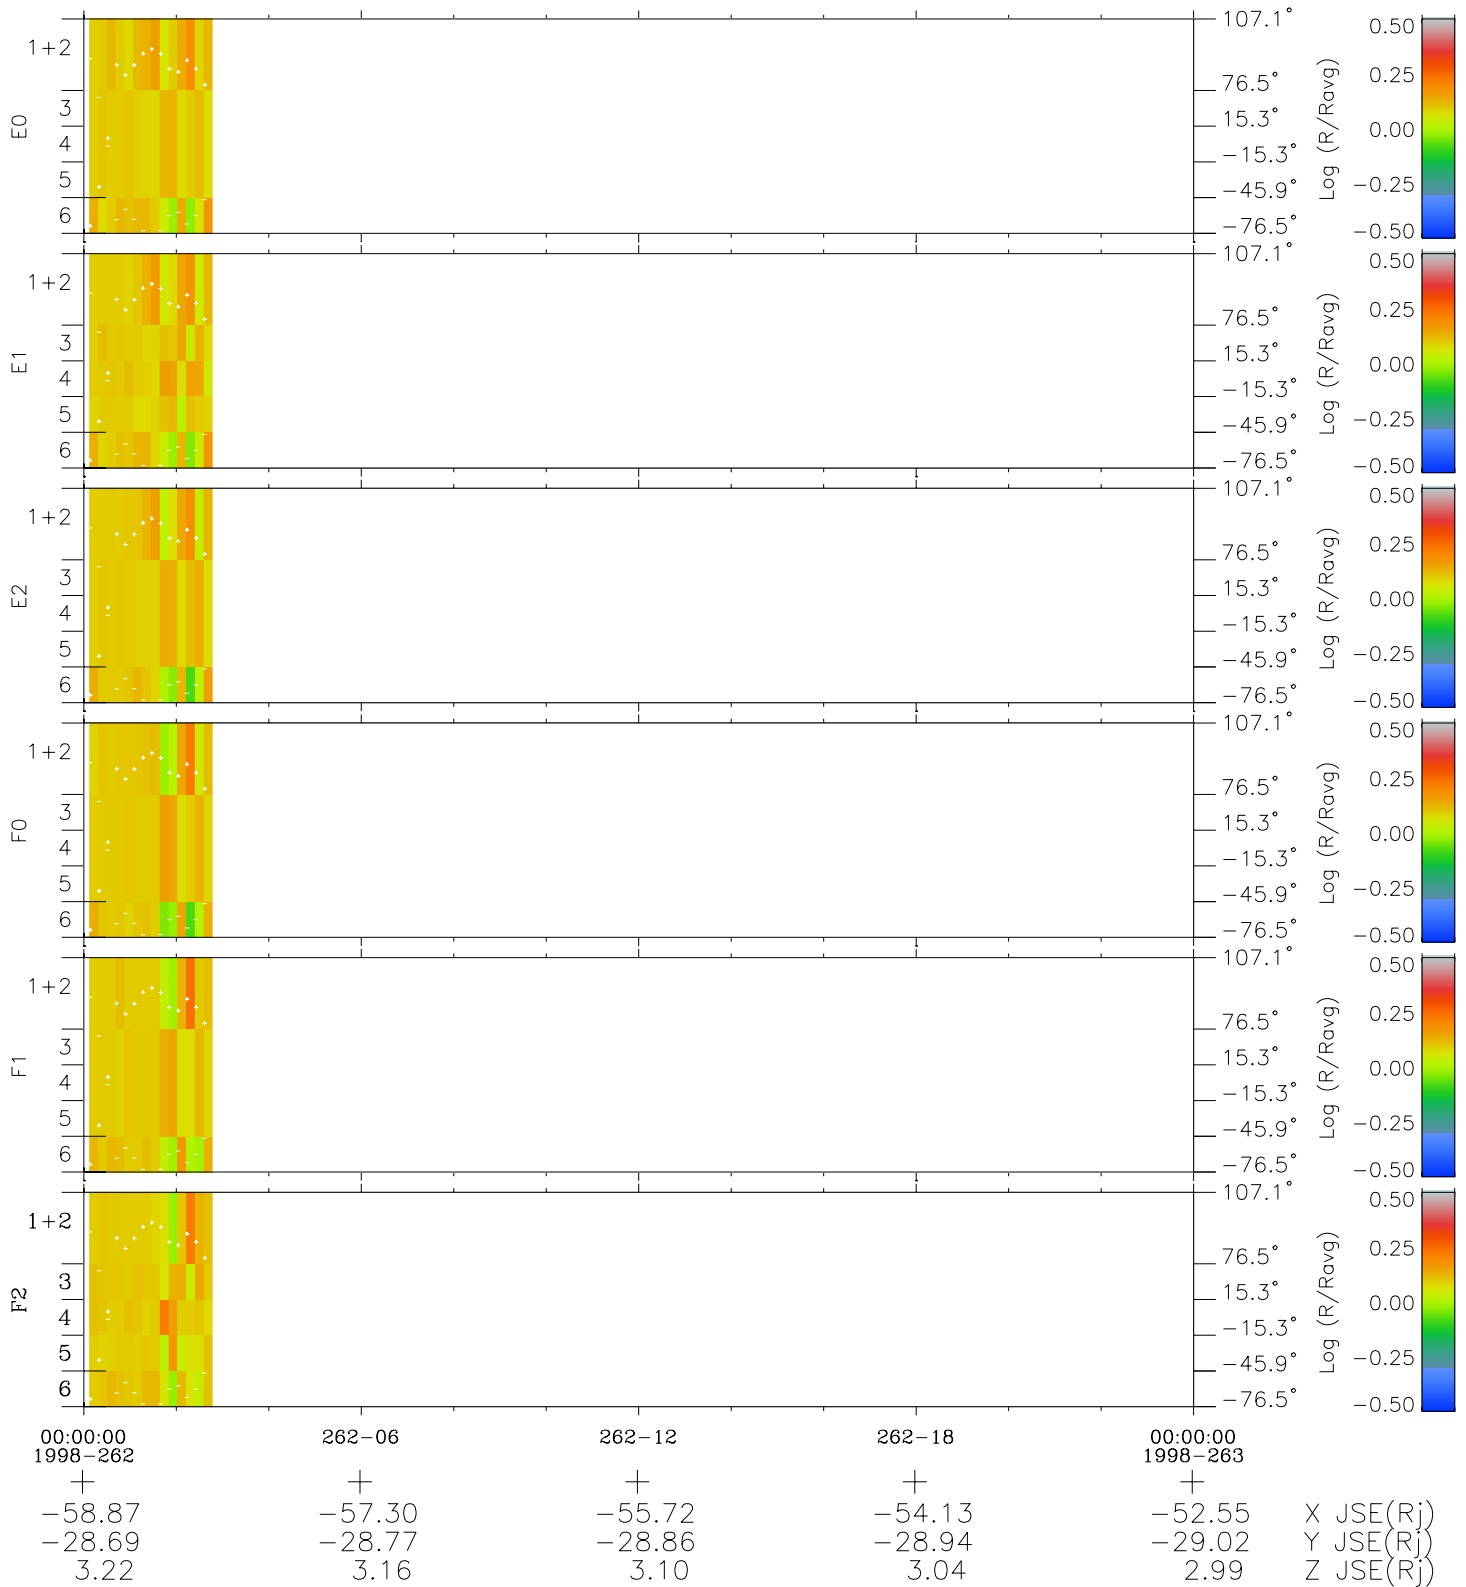

Galileo EPD Real Elevation Anisotropies 98262

Software Version: RTELEV_MEAN V 1.20
 Data Production: 06-03-00
 Plot Production: Sun Sep 16 15:07:48 2001
 Color File: wondr3
 Geofactor File: 1.1

- \diamond = Jupiter look direction
- \square = Corotation look direction