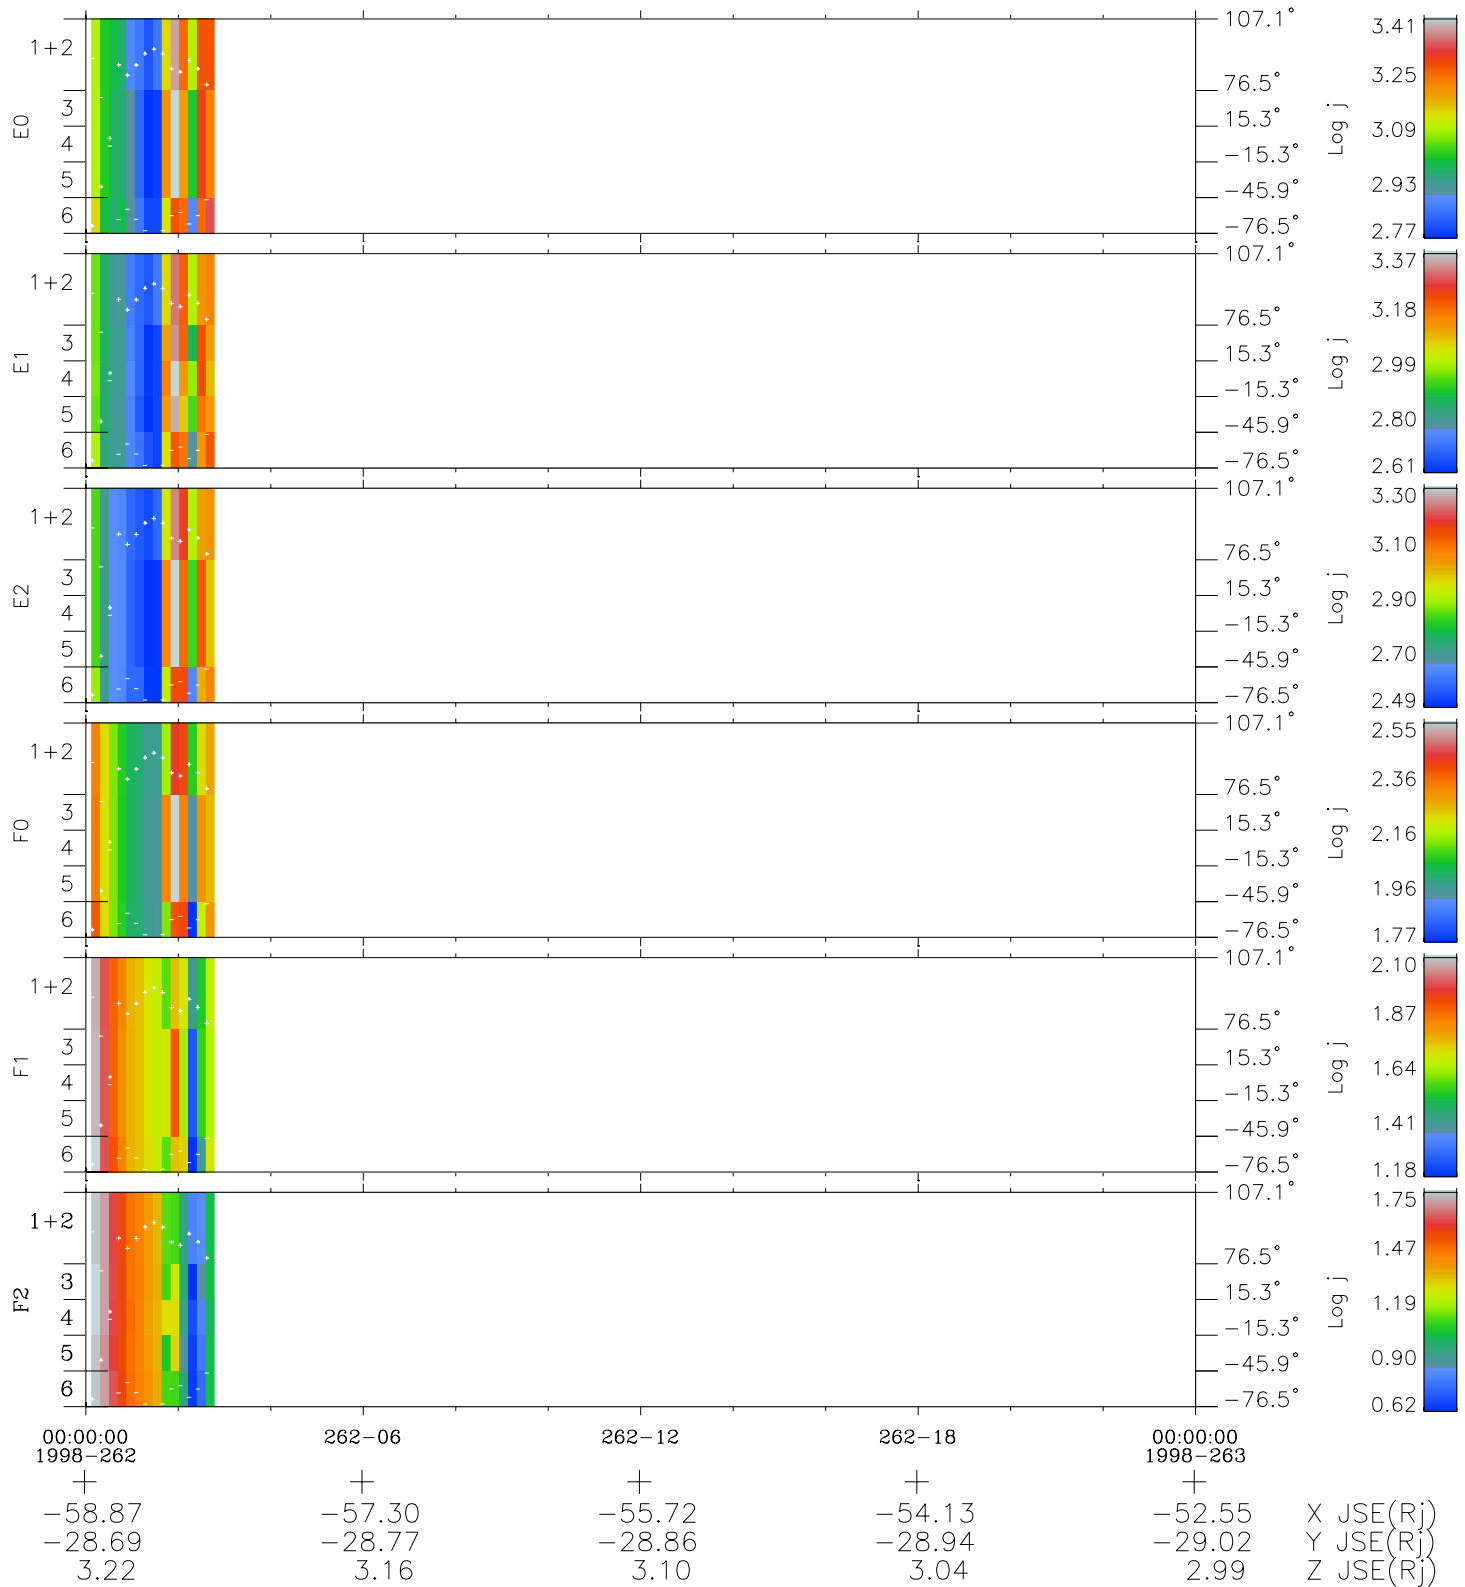

# Galileo EPD Real Elevation Anisotropies 98262

Software Version: RTELEV\_FLUX V 1.20  
Data Production: 06-03-00  
Plot Production: Sun Sep 16 15:07:52 2001  
Color File: wondr3  
Geofactor File: 1.1

- ◇ = Jupiter look direction
- = Corotation look direction