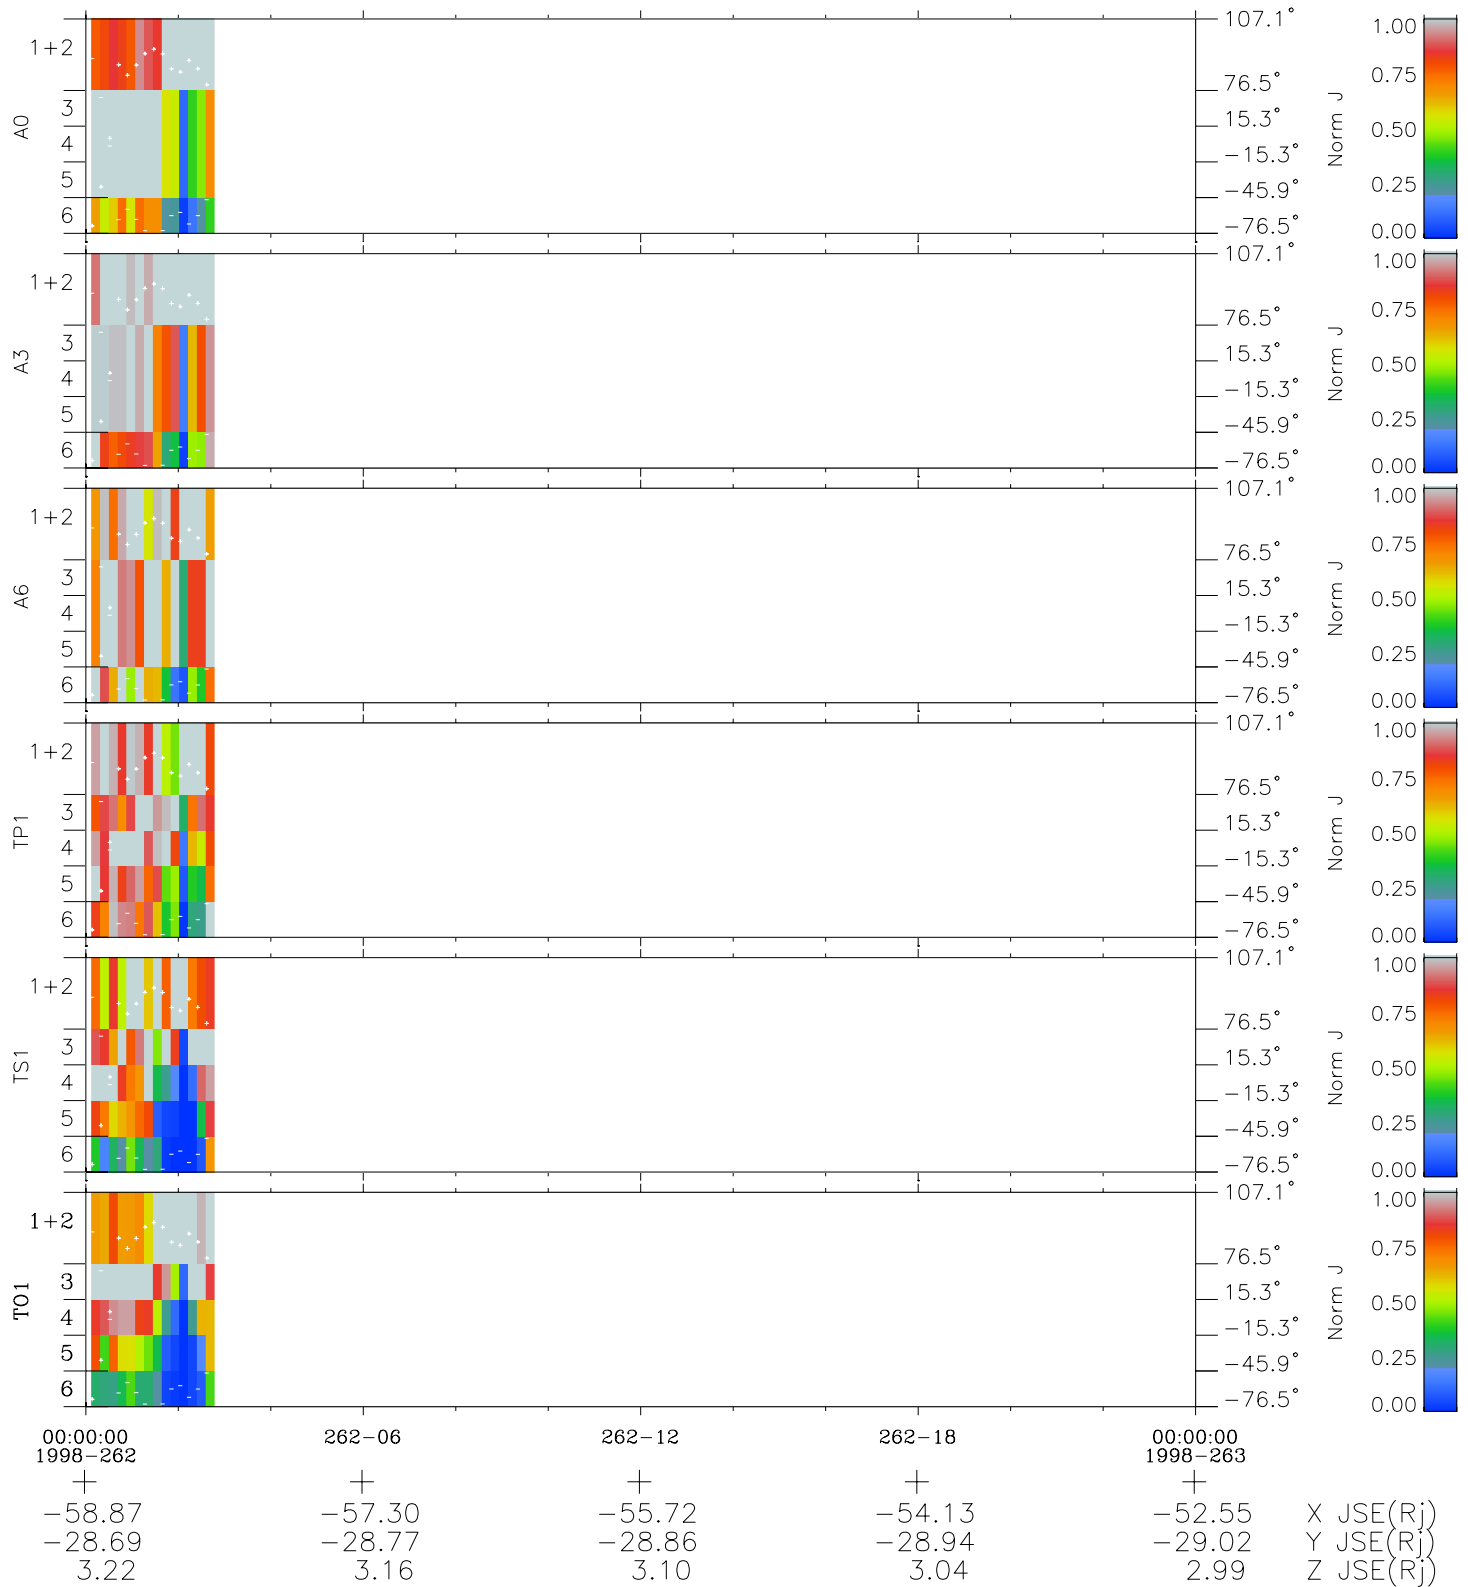

# Galileo EPD Real Elevation Anisotropies 98262

Software Version: RTELEV\_NORM V 1.20  
 Data Production: 06-03-00  
 Plot Production: Sun Sep 16 15:07:54 2001  
 Color File: wondr3  
 Geofactor File: 1.1

- ◇ = Jupiter look direction
- = Corotation look direction