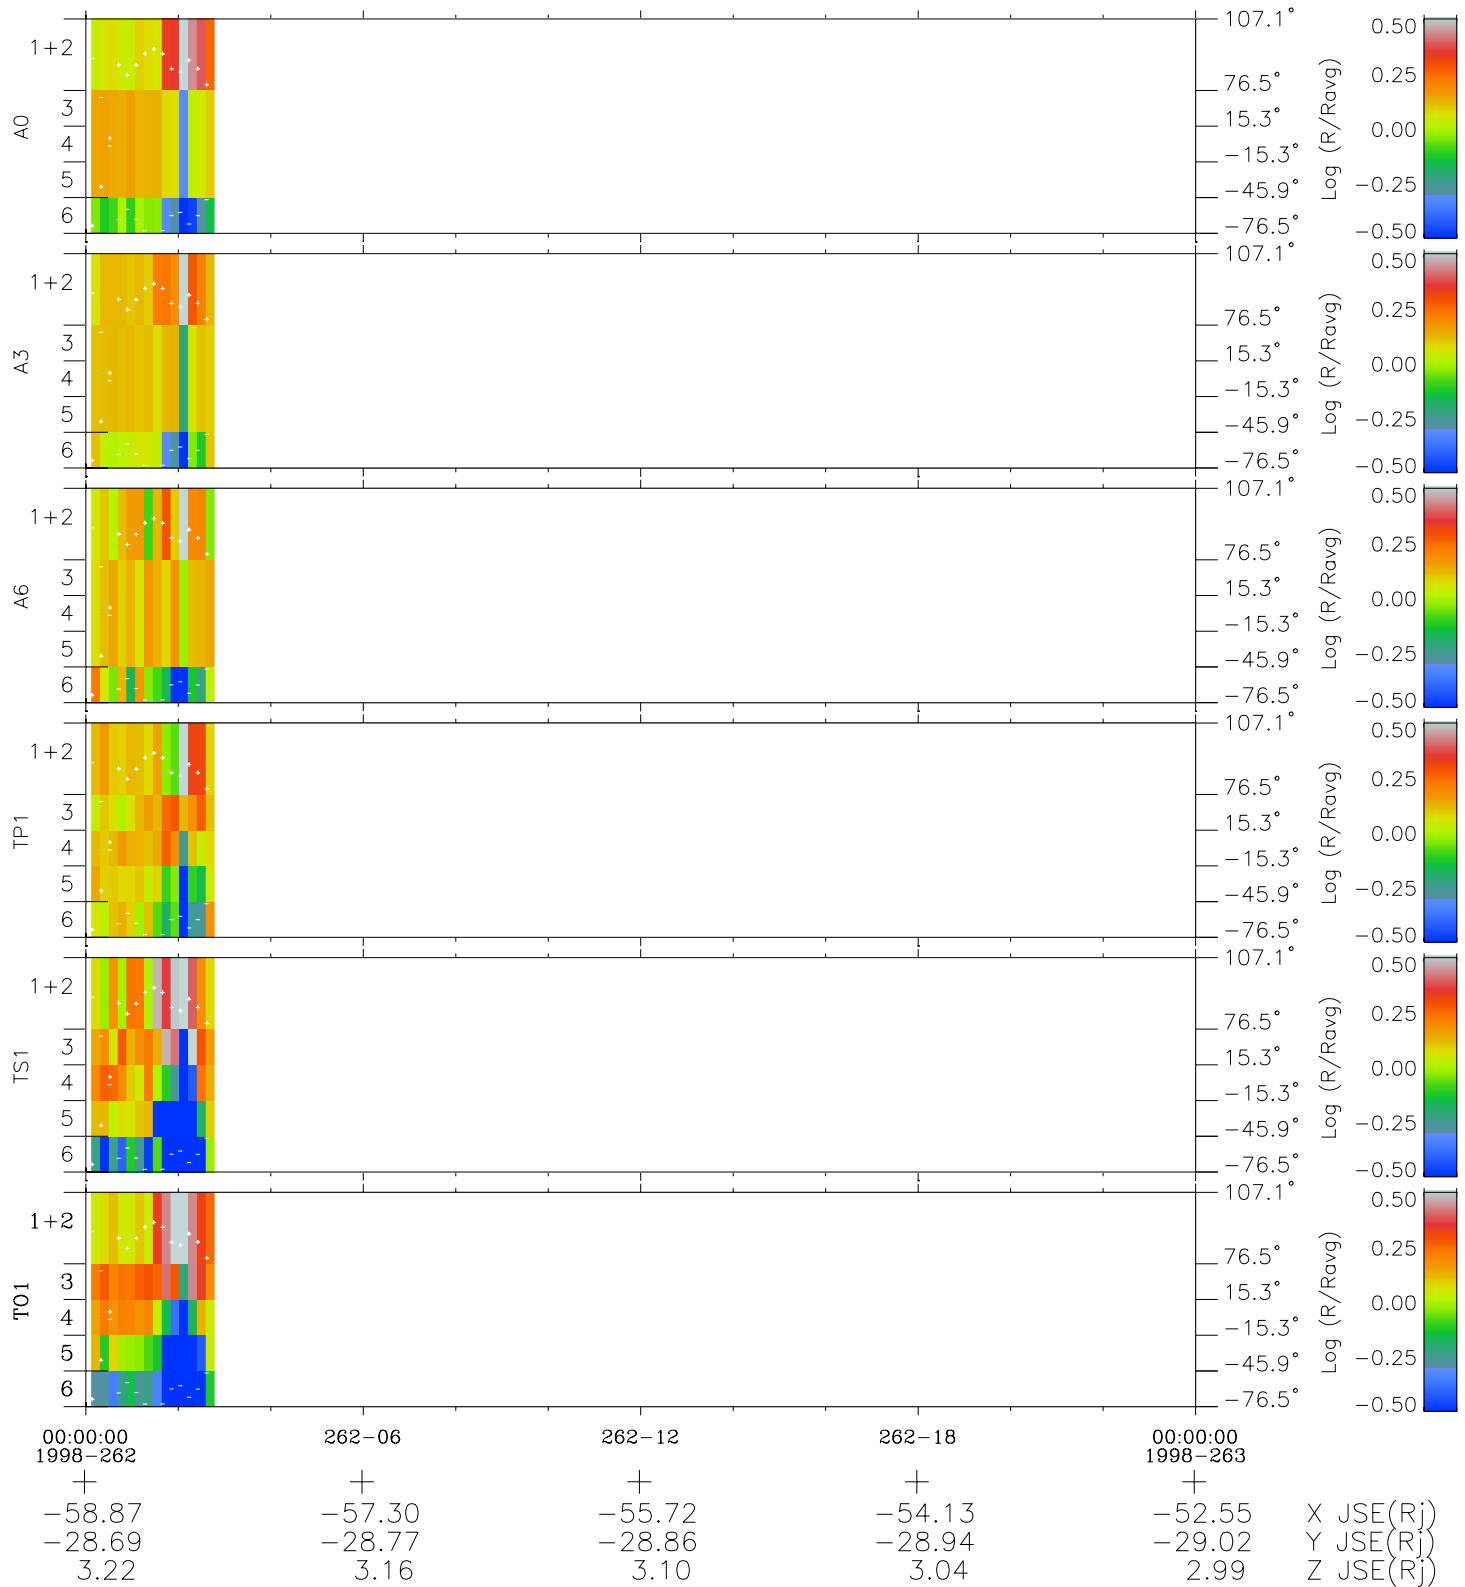

# Galileo EPD Real Elevation Anisotropies 98262

Software Version: RTELEV\_MEAN V 1.20  
Data Production: 06-03-00  
Plot Production: Sun Sep 16 15:07:46 2001  
Color File: wondr3  
Geofactor File: 1.1

- ◇ = Jupiter look direction
- = Corotation look direction