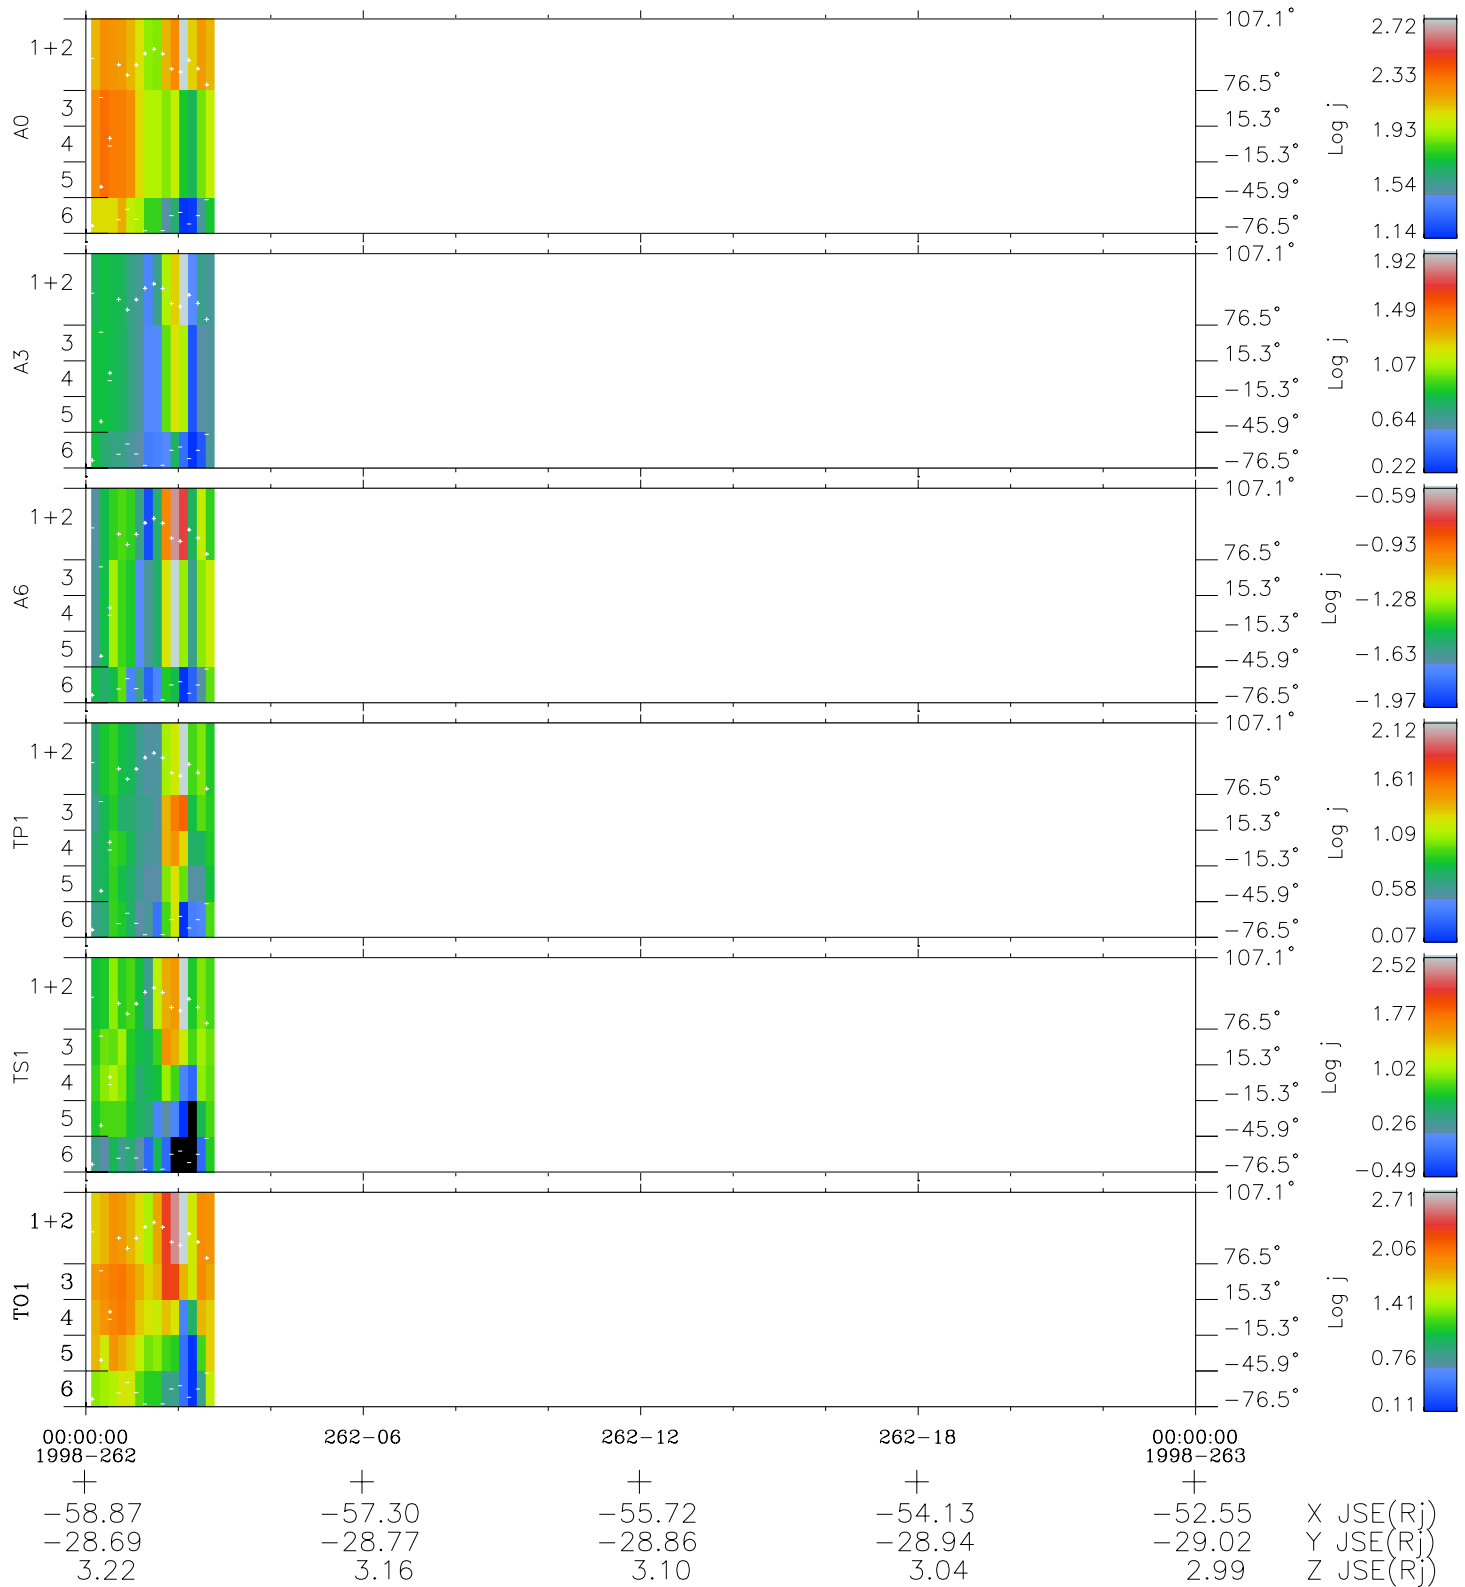

Galileo EPD Real Elevation Anisotropies 98262

Software Version: RTELEV_FLUX V 1.20
Data Production: 06-03-00
Plot Production: Sun Sep 16 15:07:50 2001
Color File: wondr3
Geofactor File: 1.1

◇ = Jupiter look direction
□ = Corotation look direction