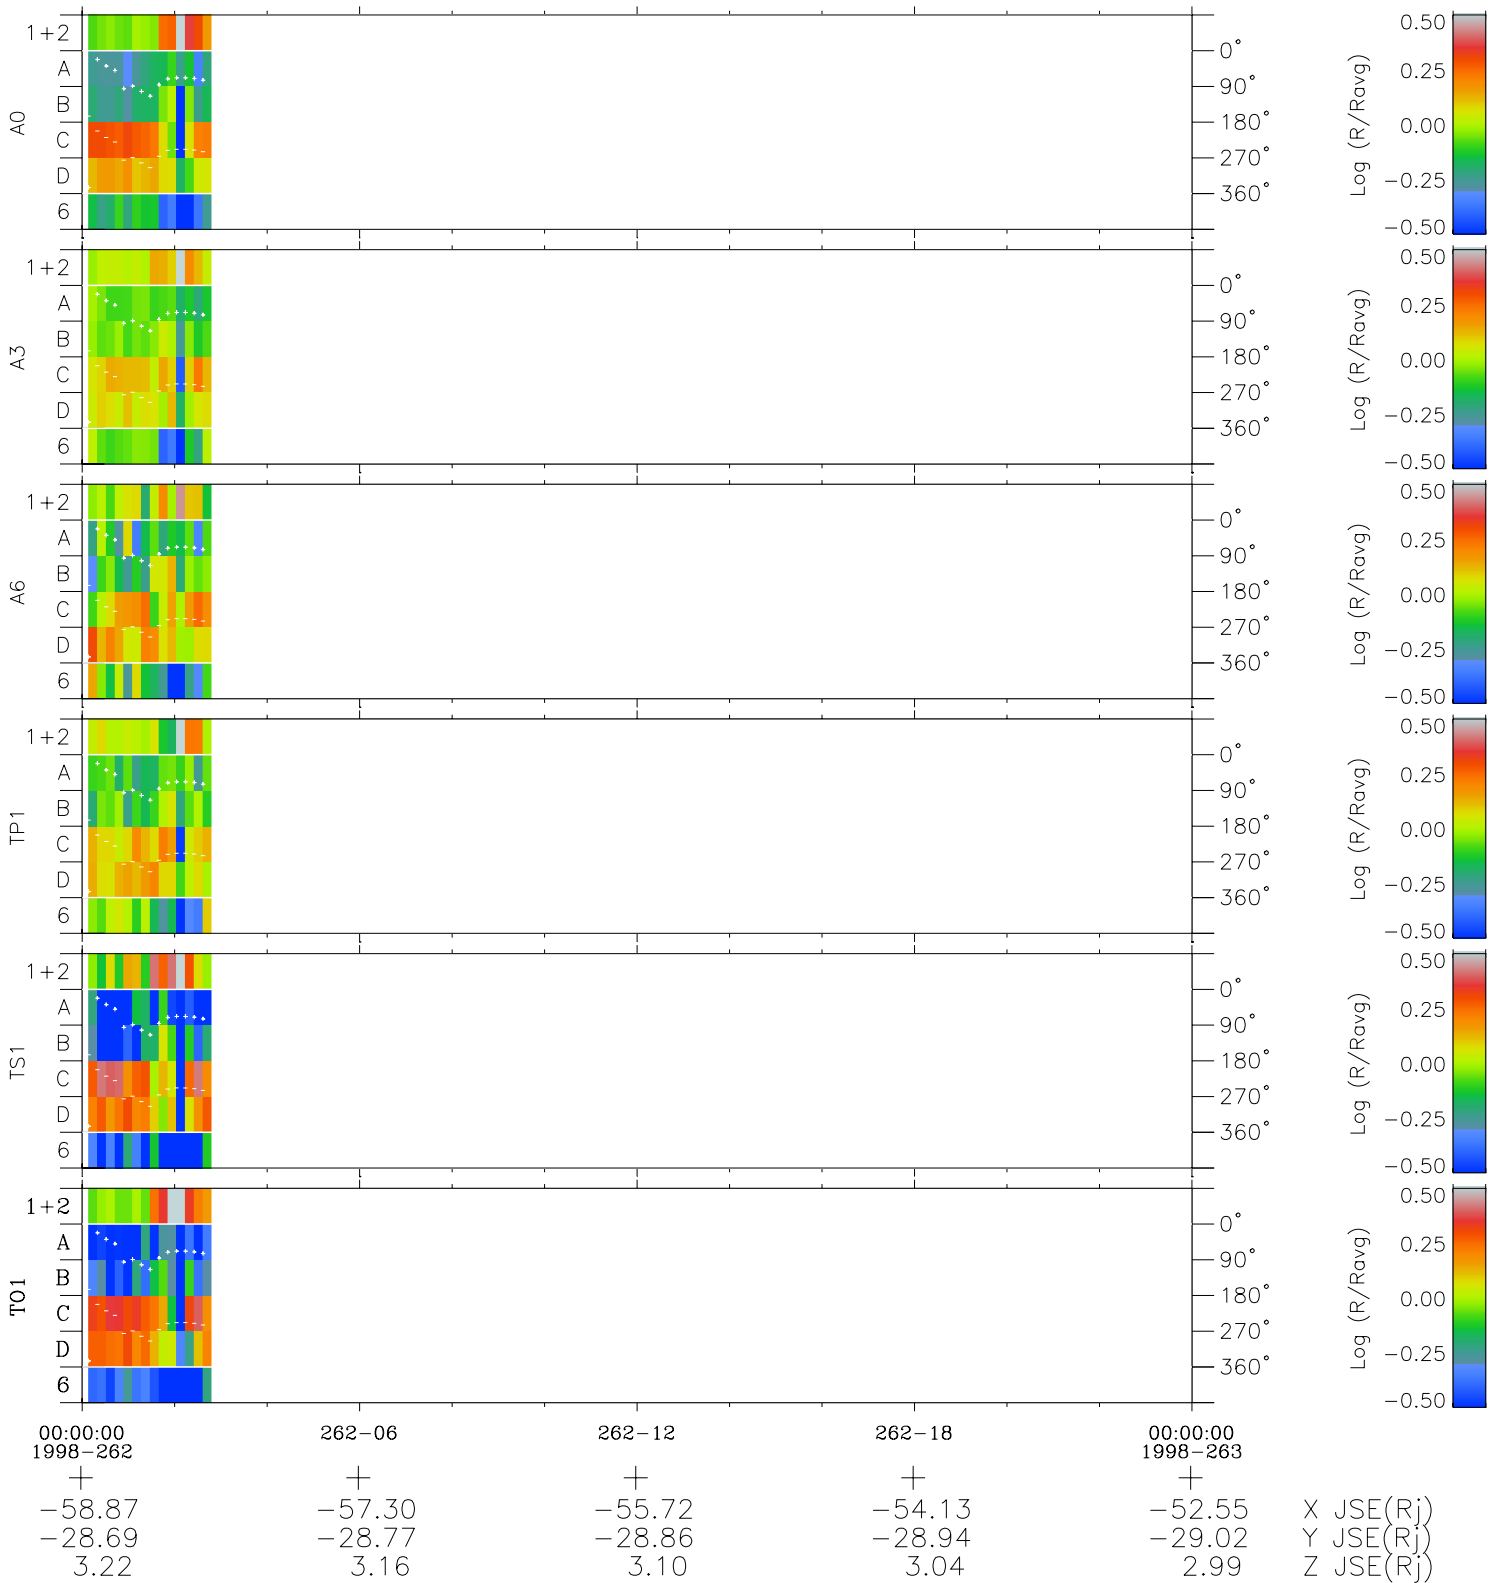

Galileo EPD Real Time Azimuth Anisotropies 98262

Software Version: RTAZIM_MEAN V 1.20
Data Production: 06-03-00
Plot Production: Sun Sep 16 15:07:59 2001
Color File: wondr3
Geofactor File: 1.1

- ◇ = Jupiter look direction
- = Corotation look direction