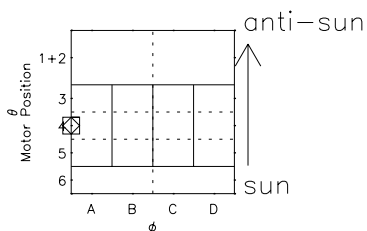

Galileo EPD Real Time Azimuth Anisotropies 98262

Software Version: RTAZIM_MEAN V 1.20
Data Production: 06-03-00
Plot Production: Sun Sep 16 15:07:59 2001
Color File: wondr3
Geofactor File: 1.1

- ◇ = Jupiter look direction
- = Corotation look direction