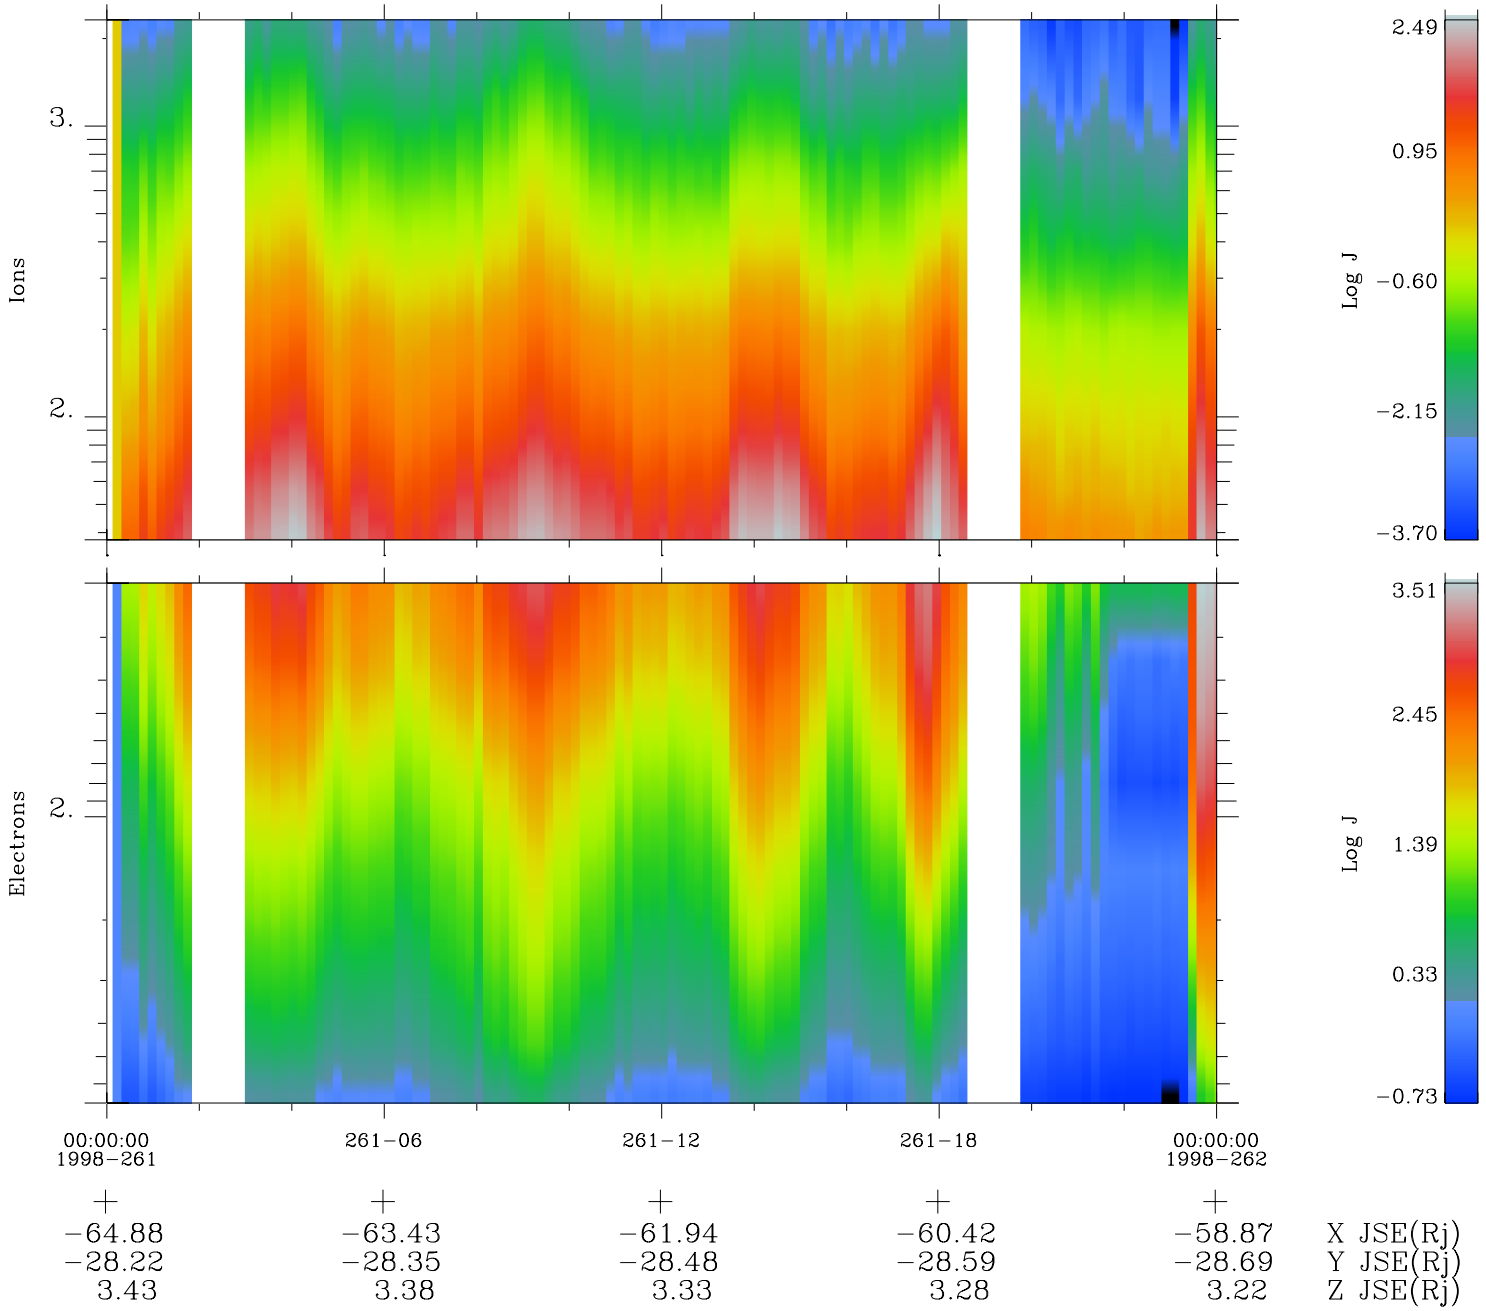

Galileo EPD Real Time Omni Spectrum 98261

Software Version: RTSPEC_OMNI V 1.20
 Data Production: 06-03-00
 Plot Production: Sun Sep 16 14:59:49 2001
 Color File: wondr3
 Geofactor File: 1.1

◇ = Jupiter look direction
 □ = Corotation look direction