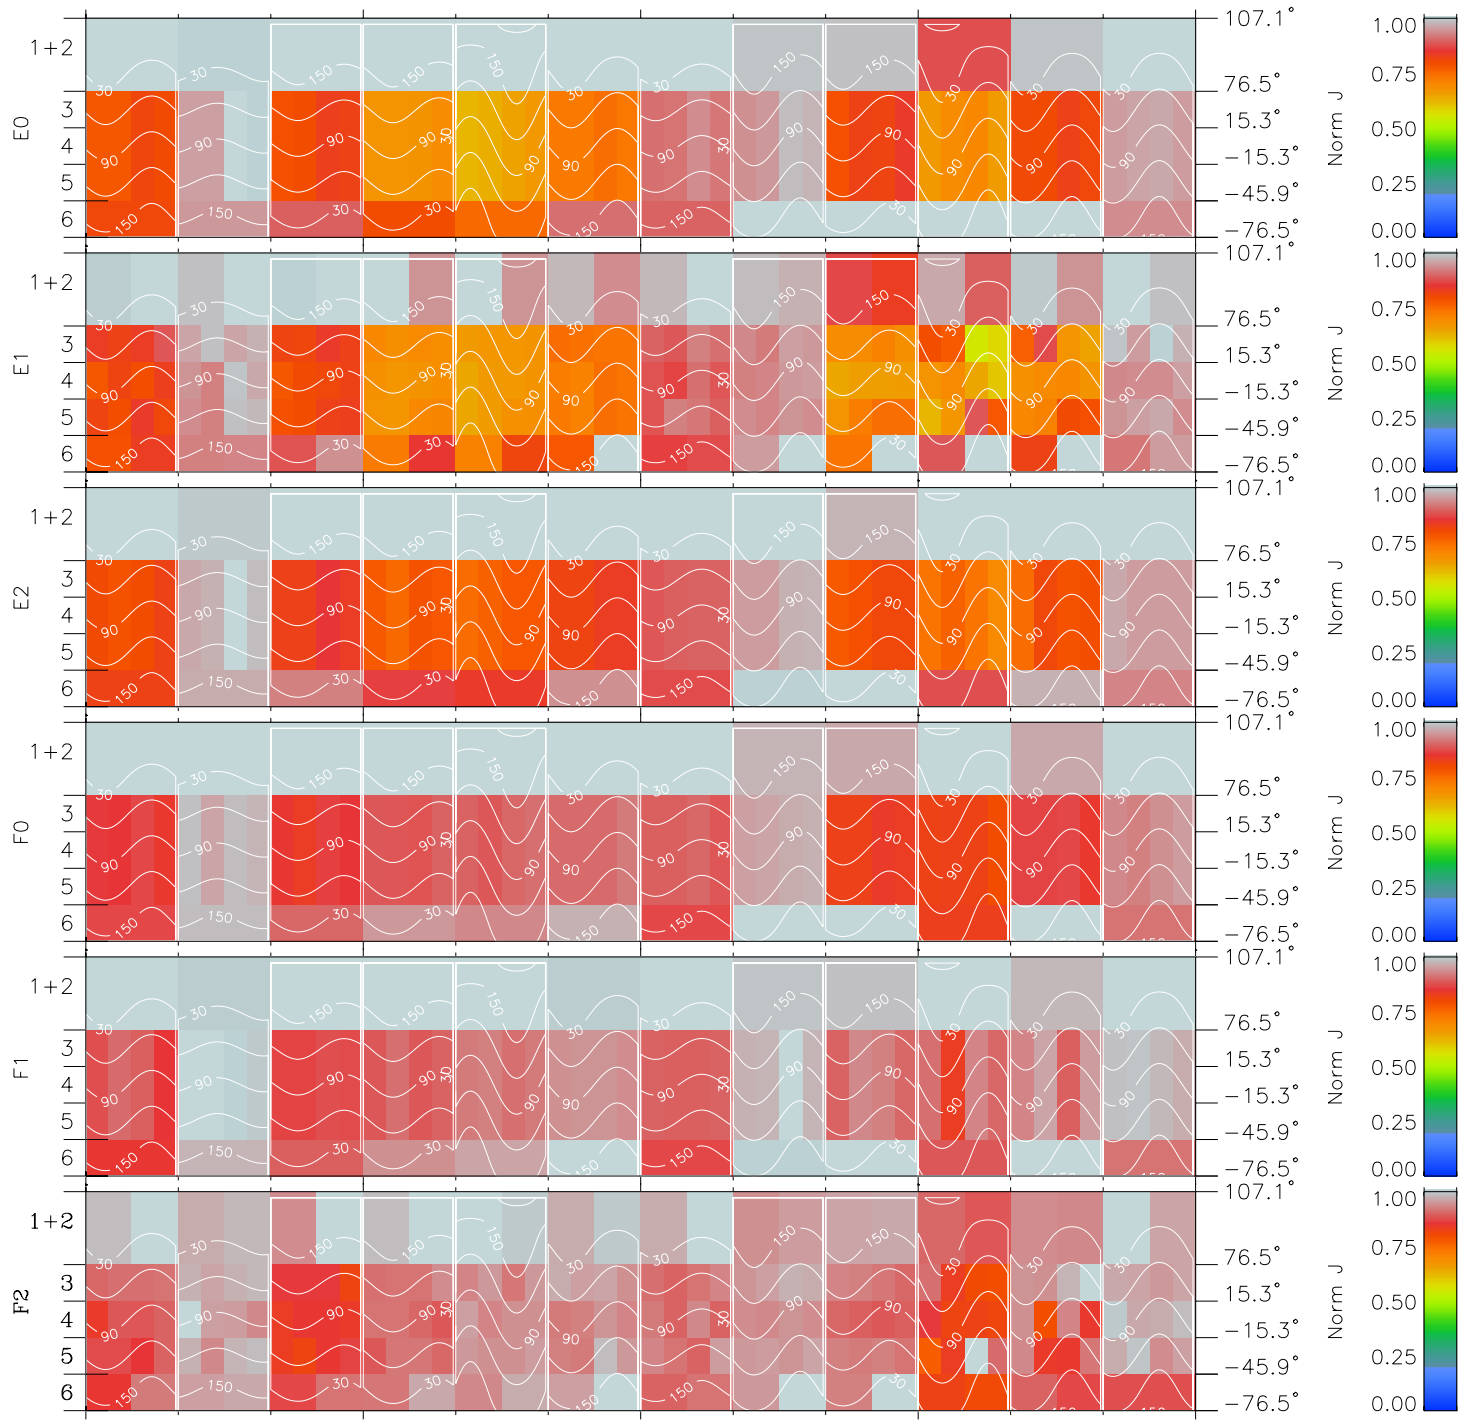

# Galileo EPD Real Time All-Sky Anisotropies 98261

Software Version: RTSKY\_NORM V 1.20  
 Data Production: 06-03-00  
 Plot Production: Sun Sep 16 15:00:29 2001  
 Color File: wondr3  
 Geofactor File: 1.1

00:00:00 1998-261	261-06	261-12	261-18	00:00:00 1998-262	X JSE(R <sub>j</sub> )	Y JSE(R <sub>j</sub> )	Z JSE(R <sub>j</sub> )
+ -64.88 -28.22 3.43	+ -63.43 -28.35 3.38	+ -61.94 -28.48 3.33	+ -60.42 -28.59 3.28	+ -58.87 -28.69 3.22			

- ◇ = Jupiter look direction
- = Corotation look direction