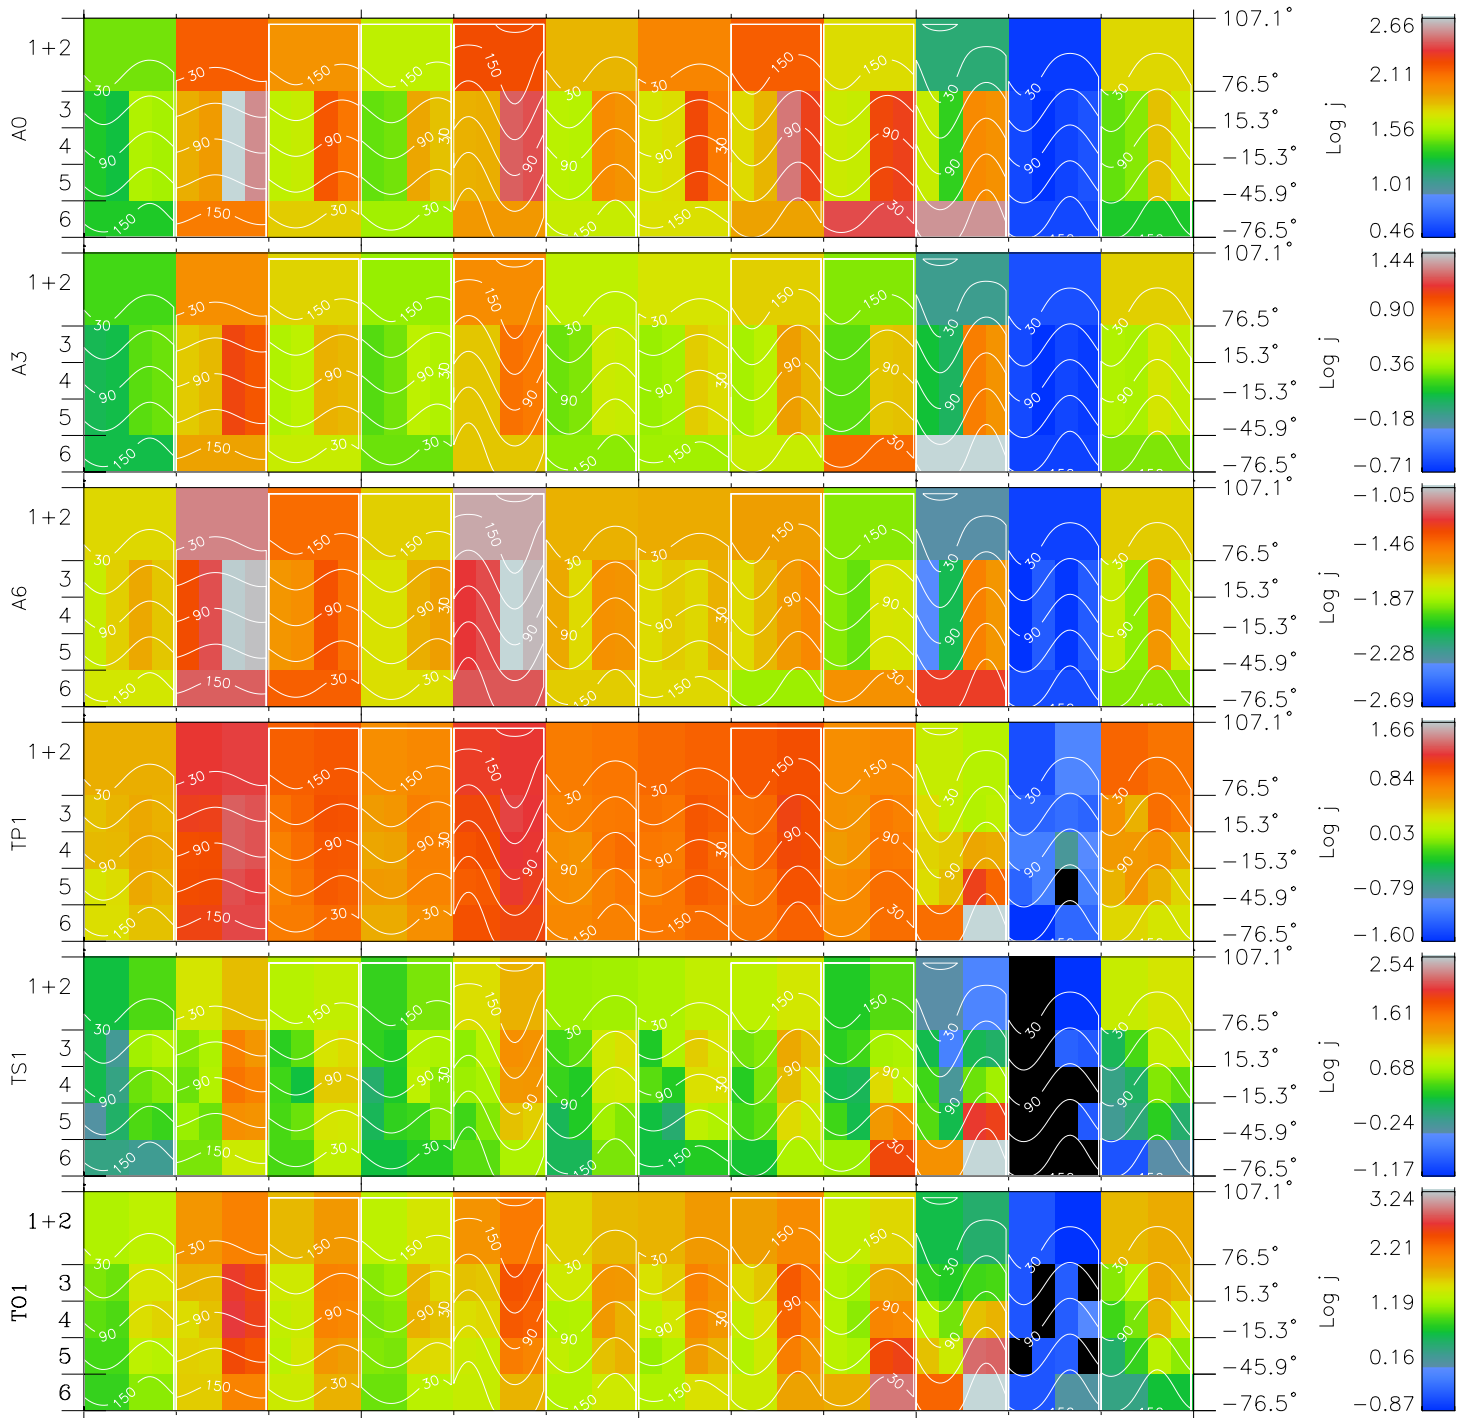

# Galileo EPD Real Time All-Sky Anisotropies 98261

Software Version: RTSKY\_FLUX V 1.20  
 Data Production: 06-03-00  
 Plot Production: Sun Sep 16 15:00:10 2001  
 Color File: wondr3  
 Geofactor File: 1.1

00:00:00 1998-261	261-06	261-12	261-18	00:00:00 1998-262	X JSE(R <sub>j</sub> )	Y JSE(R <sub>j</sub> )	Z JSE(R <sub>j</sub> )
+ -64.88 -28.22 3.43	+ -63.43 -28.35 3.38	+ -61.94 -28.48 3.33	+ -60.42 -28.59 3.28	+ -58.87 -28.69 3.22			

- ◇ = Jupiter look direction
- = Corotation look direction