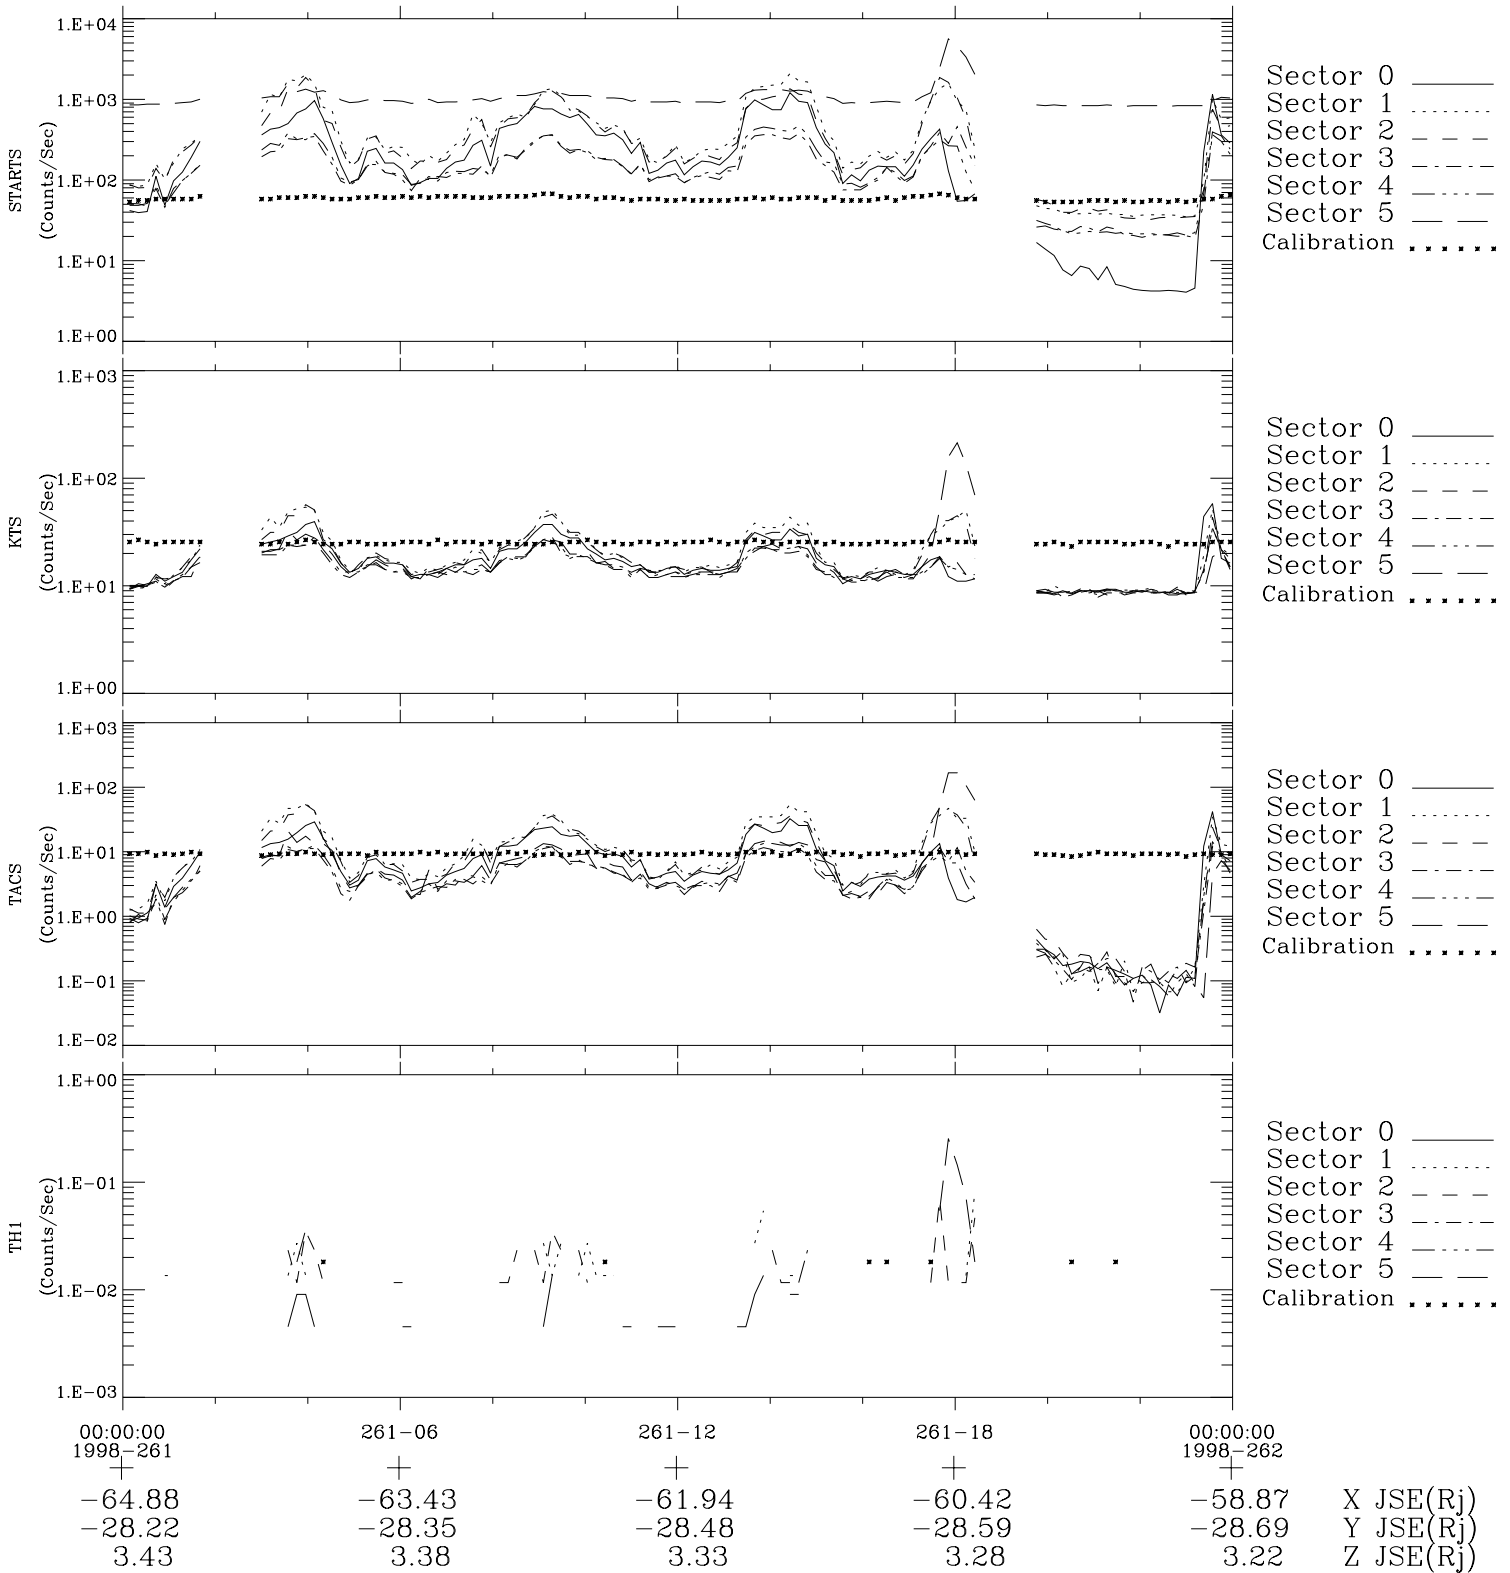

# Galileo EPD Real-Time Six-Sector 98261

Software Version: RTLINE\_R6 V 1.20  
Data Production: 06-03-00  
Plot Production: Sun Sep 16 15:01:42 2001

◇ = Jupiter look direction  
□ = Corotation look direction